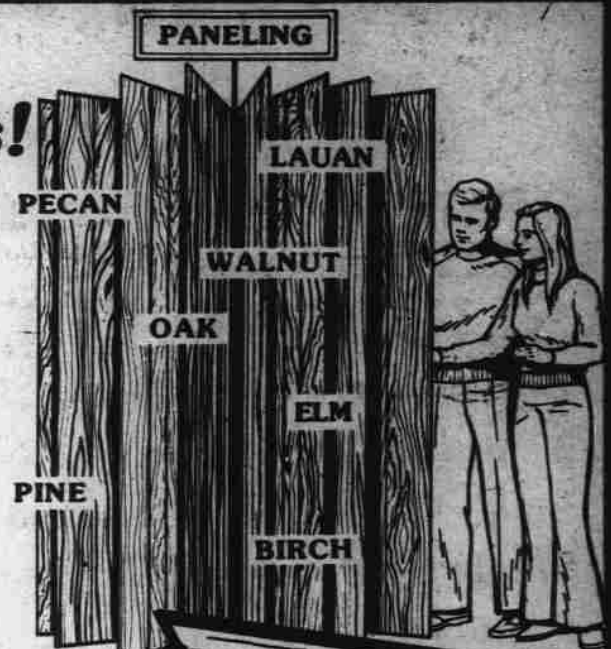

# PANELING

**For Attractive  
Easy Care Wall Surfaces!**  
**A Great Solution For  
Renewing Old Walls!**  
**Bonus Too, Of An In-Place  
Finished Cost That Is More  
Economical Than Most  
Other Wall Surfaces!**

**SAVE A BUNDLE!  
DO-IT-YOURSELF!**

**We Carry All  
The Needed  
Accessories Too!**

**LAUAN SPECIAL**  
4' x 8' Sheet  
**\$3.49**  
- 20 Patterns In Stock

<b>PREFINISHED MOULDINGS</b> To Match The Paneling You Choose. In All Sizes And Shapes To Fit Your Trim Needs.	<b>PANELING ADHESIVE</b> Where Nails Are Unsuitable! <b>85¢</b> Per Cartridge	<b>COLORED NAILS</b> For Most Installations <b>1.49</b> 1 lb. box	<b>1" x 4" FURRING</b> For Installation On Masonry <b>12¢</b>
---	---	---	--

**1 X 12 SHELVING**  
Make Your Own  
Beautiful Shelves!  
Kiln-Dried  
Priced From...  
**35¢** L.F. Several  
Sizes  
Available  
Easily Stained or  
Painted! Make  
Super Storage or Utility  
Shelves!