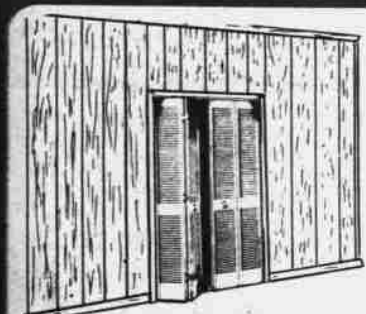

FOLDING STAIRS

Let You Discover Space You Never Knew You Had!
Easy To Install

27²⁷

R.O.S. 25 1/2 x 54

8 Ft.

- Takes Up No Extra Space
- Built-In Safety Features
- Easy Up-Down Operation

LOUVERED DOORS

Several Popular Sizes In Stock **42⁹⁵**

- Make Great Room Dividers, Closet Doors, Etc
- Hardware Included

Quality Built Pre-Hung DOOR UNITS

Start As Low As...

26⁷⁵

(1-6)

Pre-Assembled
Easy Installation
Adjustable Jamb

In Widths Of 2'-0", 2'-4", 2'-8", 3'-0"