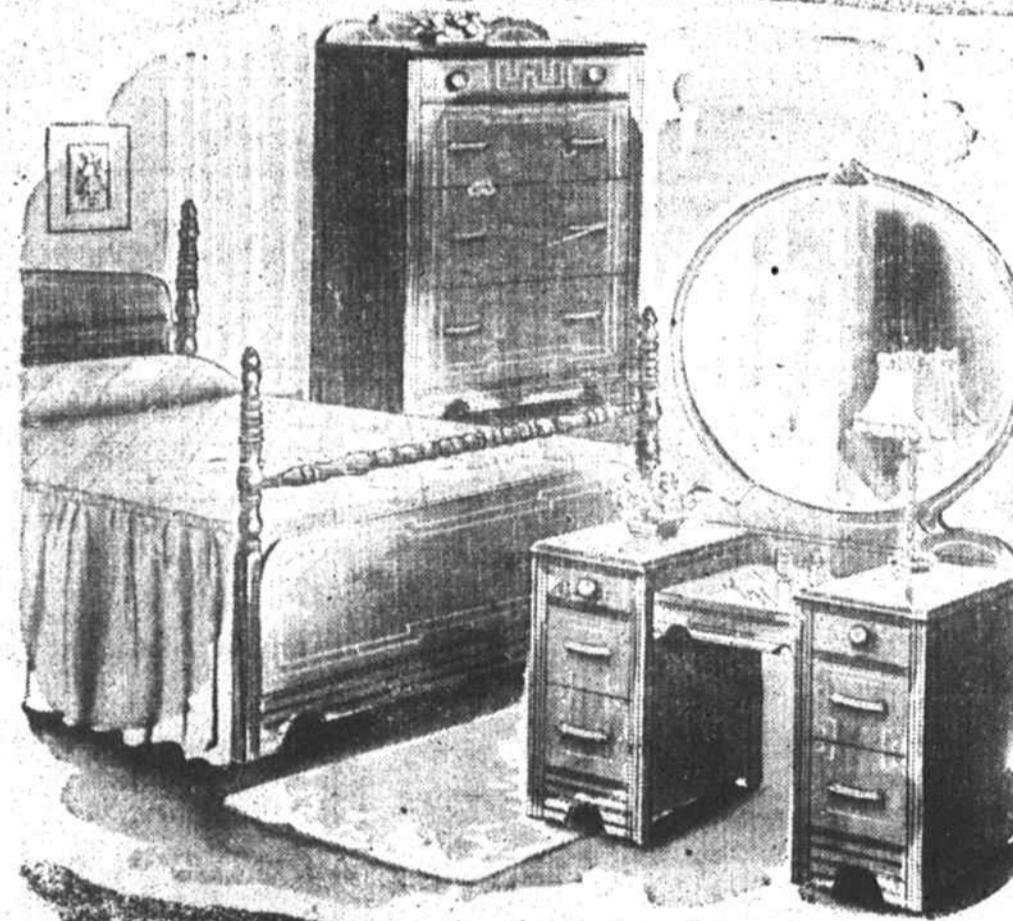

In Matched Walnut Veneers!

VANITY, CHEST AND DOUBLE BED

148⁷⁵

One look and you'd guess this suite to be in the \$200 class! The rich American walnut veneered fronts and tops will convince you you're right! The pieces are BIG like more expensive furniture. You get tall poster bed, chest and 6-drawer vanity—all for Sterchi's low price AND you can buy them conveniently on Sterchi's terms!