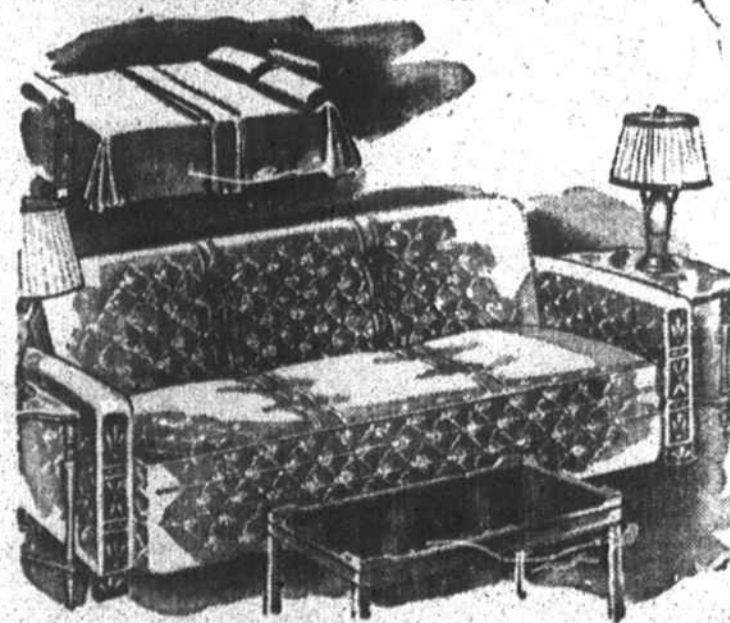

Reg. $75 DELUXE SOFA BED

Colorful and durable covering—Innerspring filled seat and back. Spacious sofa or roomy extra bed with storage compartment for bedding! Hurry for this amazing buy!

68⁷⁵