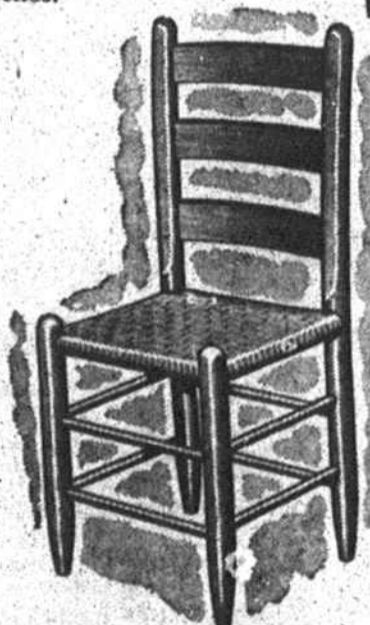

Only **$1-DOWN!**

Plastic Platform Rocker!

Special **$19.**

Your choice of LIPSTICK RED or KELLEY GREEN in WASHABLE plastic. Sound, quality construction, quiet rocking action, luxurious spring-filled comfort. A money-saving buy at this low price.

Nationally-Famous G-E IRON

$9.95

$1. DOWN

G-E Triple Whip MIXER

$34. $1. DOWN

Perfect mixing of three powerful beaters . . . new juicer and automatic strainer!

The lightweight but powerful motor detaches easily if you want to beat, whip or mix something in your own utensils on your stove. 2 bowls and juicer.