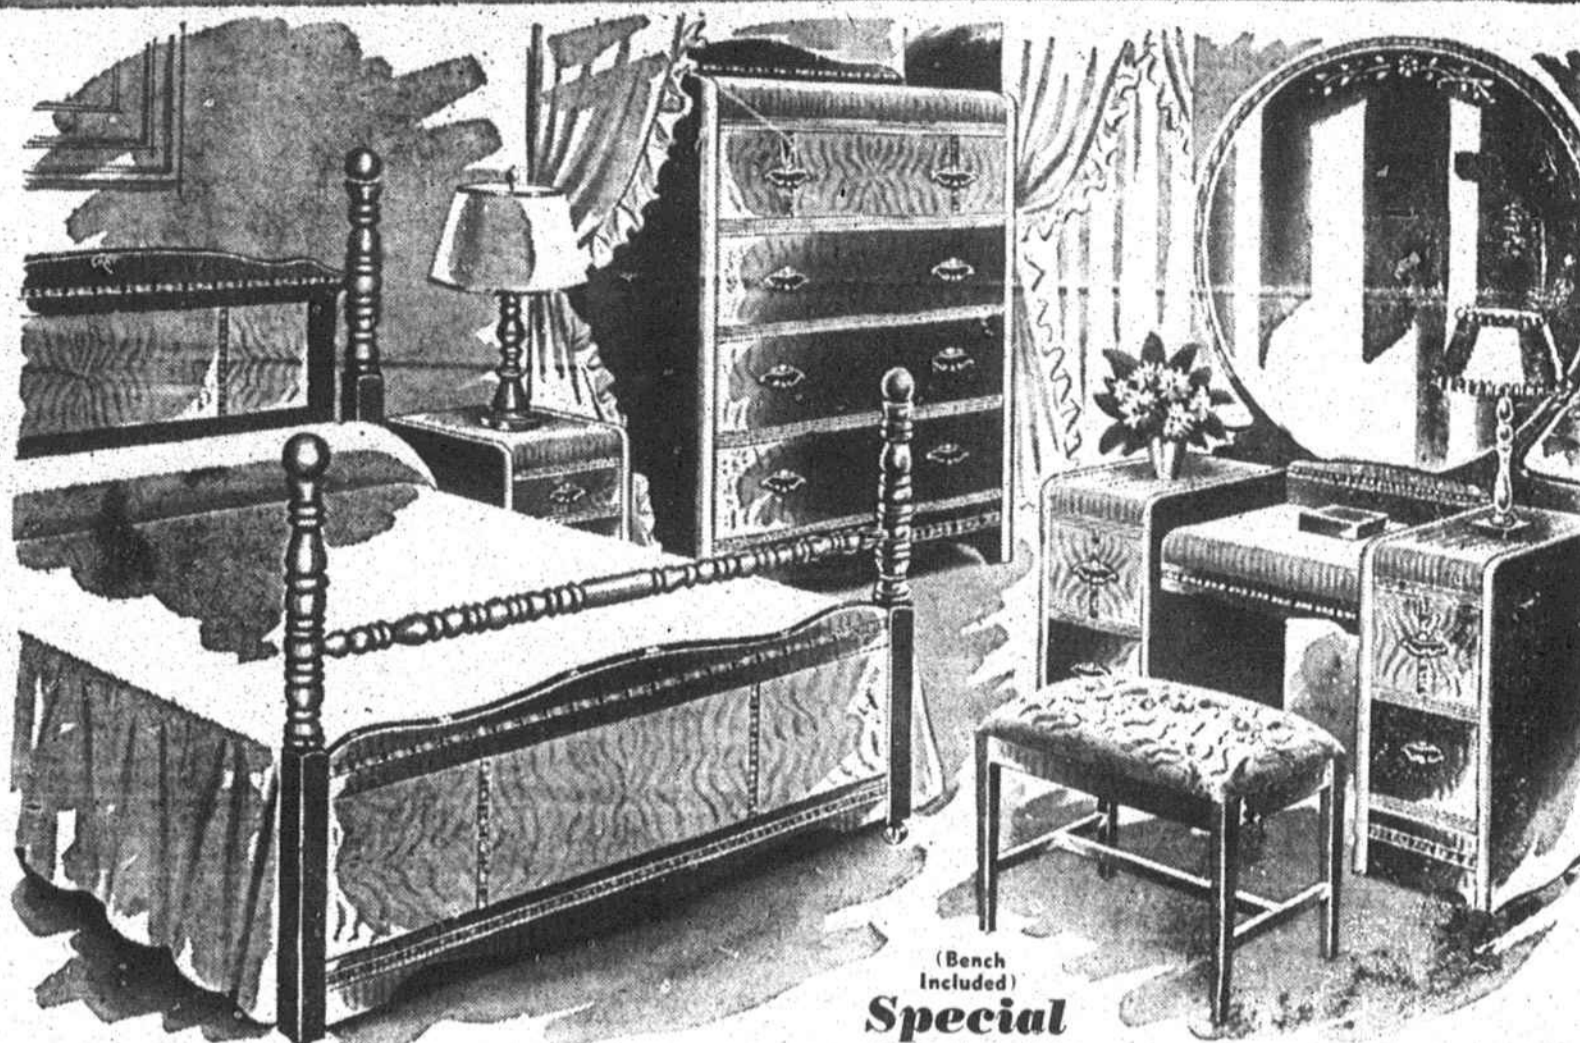

Sterchi's Great Annual FALL FESTIVAL SALE!

(Bench Included)
Special Value!

16 Pc. Bedroom Outfit

Extra style . . . extra value! 4-pc. massive poster bedroom suite with spacious chest, mirrored vanity and bench at what would be an amazing value for the suite alone at this low price!

- Handsome, massive poster bed!
- Large and spacious, 4-drawer chest!
- Drop center, 4-drawer vanity with circular mirror!
- Smartly padded vanity bench!
- Fine, felted cotton, comfortable mattress!
- TWO fluffy feather pillows!
- Eight-pc. vanity set which includes two lovely vanity lamps!

MATTRESS
SPRING
TWO PILLOWS
8 Pc. Vanity Set

REDUCED TO-
$148. COMPLETE

15% DOWN
18 MONTHS TO PAY

Complete with TOWEL RACK!

By Nationally Famous **ALVIN**

ONLY $3.95 ($4.98 VALUE)
45¢ DOWN DELIVERS!

Here's phenomenal value! A sturdy cabinet that's so useful, so beautiful, so practical, you'll want several! And so easy to put up—anywhere!

Six roomy sections, to hold plenty of things, yet compact in size: 22" wide, 12" high, 5" deep.

GIVES YOU EXTRA ROOM, EXTRA BEAUTY—EVERYWHERE!

- KITCHEN
- BATHROOM
- PANTRY
- HALLWAY
- BASEMENT
- GARAGE
- GUEST ROOM
- LAUNDRY
- ATTIC
- PLAYROOM
- WORKROOM
- MAID'S ROOM

Perfect as Medicine Chest!

4 SMART DECORATOR COLORS: PORCELAIN-LIKE ENAMEL WHITE, RED, GREEN, YELLOW!