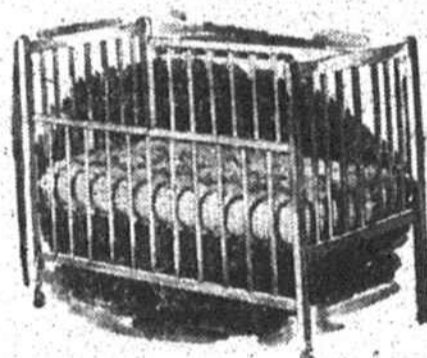

Hardwood, Dropside CRIB and Waterproof Innerspring Mattress

BOTH FOR **$34.95**

Full size, made of selected Northern hardwoods. Ivory or Maple finish. Smoothly operating dropside for convenience.

$1 DOWN!

Double Cane Bottom Chair

LIMIT **$148** NONE SOLD TO A CUSTOMER! ea. DEALERS!

Here's what you've been looking for! Genuine, old fashioned double cane-bottom chair of unsurpassed dependability and wearing qualities. Handsome natural finish!

FINE, ALL STEEL