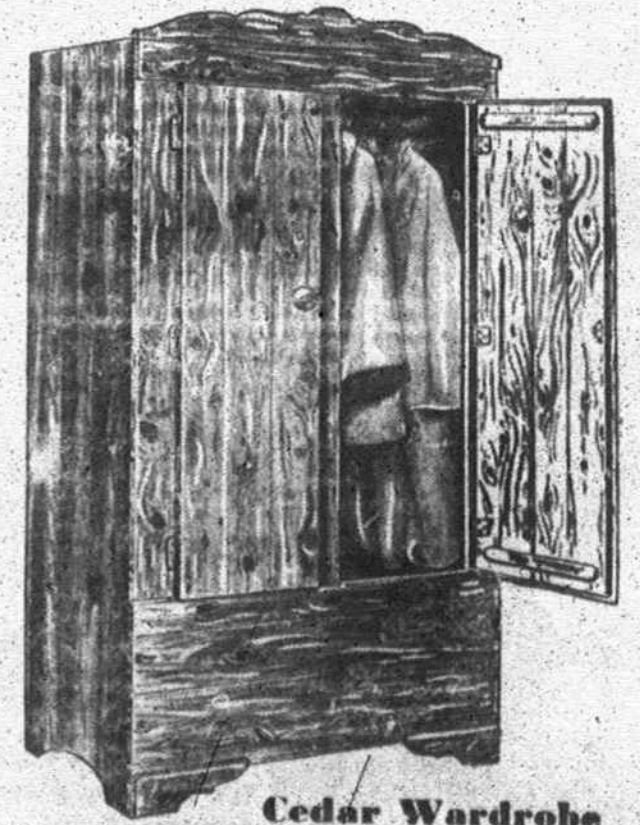

180-coil Mattress, long-lasting tick, heavy-padding top and bottom.

\$1 DOWN DELIVERS!

FEBRUARY SMASH VALUE!

PLASTIC HOLLYWOOD **9 Pc. HEADBOARD OUTFIT, Complete**

Includes Innerspring Mattress & Box

\$1 DOWN DELIVERS \$39.95

- Innerspring Mattress
- Box Springs
- 2 Baskets
- 4 Legs
- Brown Plastic Headboard

BOTH FOR **\$39.95**

BOX SPRINGS AT THE SAME LOW PRICE!

Cedar Wardrobe

We don't know how long it can go on, but we've received another shipment of these grand Tennessee red cedar wardrobes. They were specially purchased for our February sale... you'd expect to pay up to \$10 more. Room for 50 or more hanging garments... glasslike, clear lacquer finish. Big double door model.