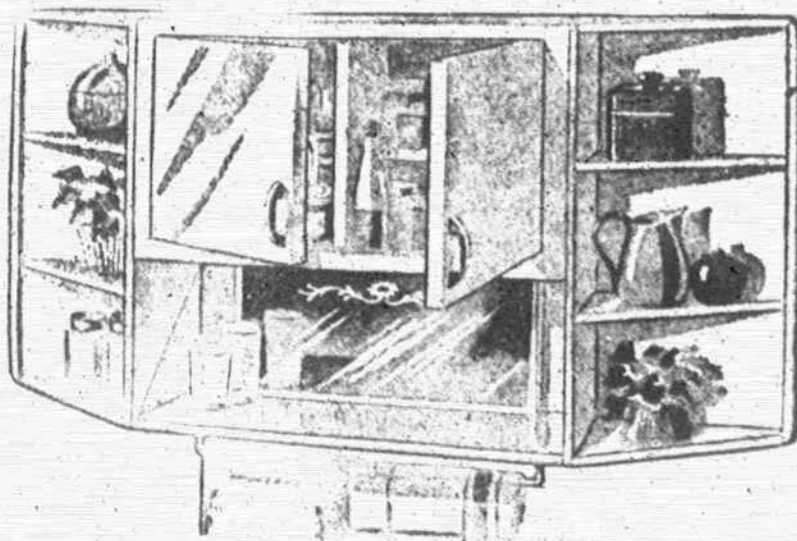

\$49.95

\$1. Down Delivers

You'd Never Expect to See this 5-pc. Chrome and Plastic Dinette under \$50

Has stamp-proof plastic top with mother-of-pearl design. Four WASHABLE plastic covered chairs. The charm and usefulness of this dinette is bound to make your family happy! See it tomorrow.

\$48.00

\$1. Down Delivers

Sofa-Bed in Attractive Tapestry with Matching Washable Plastic Arms

Your choice of handsome tapestry covers. Arms take the brunt of handling and soiling but are so easy to wipe fresh and clean with a damp cloth. Makes big, comfortable bed... no bothersome levers... opens quickly and easily with fingertip pressure.

\$49.95

\$1. Down Delivers

Wonderful EXTRA-SPACE-MAKER!

24" High
52" Wide

New Cabinet SENSATION! All Steel Wall Cabinet

• 10 Roomy Compartments! • Full-Size Etched Mirror!

A Big **\$12.99** \$1 DOWN Delivers It!
\$20 Value!

Make your kitchen a showplace to be proud of, with this gleaming 4-piece, ultra-modern all-steel cabinet! Porcelain-like baked enamel finish... smart, streamlined... with graceful rounded edges... plastic handles with silver-bright chrome trim! BUILT TO LAST A LIFETIME, of solid steel that's electrically welded throughout! A MIRACLE OF CONVENIENCE, with 10 roomy compartments, an etched mirror and towel bar!