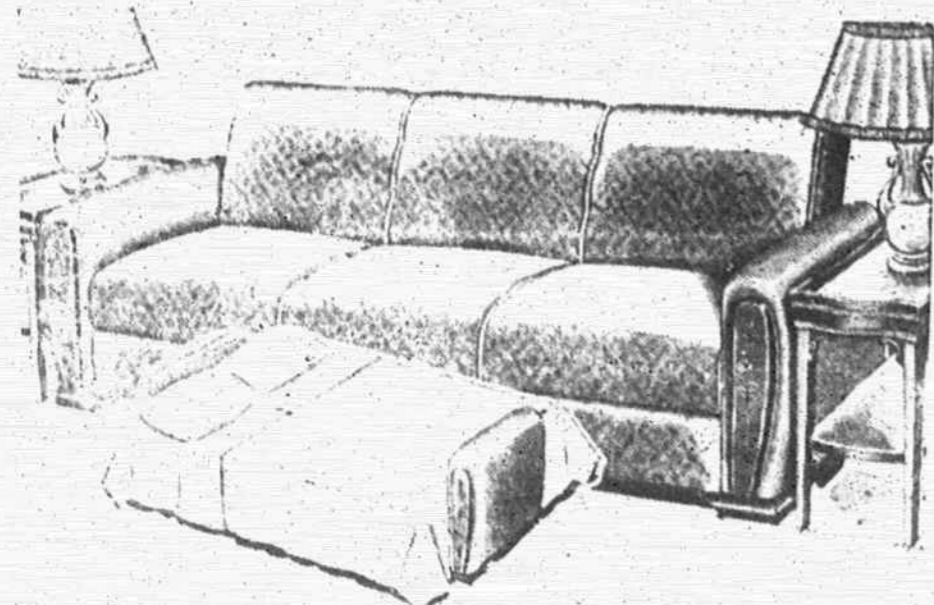

\$49.95

\$1. Down Delivers

You'd Never Expect to See this 5-pc. Chrome and Plastic Dinette under \$50

Has stamp-proof plastic top with mother-of-pearl design. Four WASHABLE plastic covered chairs. The charm and usefulness of this dinette is bound to make your family happy! See it tomorrow.

\$48.00

\$1. Down Delivers

Sofa-Bed in Attractive Tapestry with Matching Washable Plastic Arms

Your choice of handsome tapestry covers. Arms take the brunt of handling and soiling but are so easy to wipe fresh and clean with a damp cloth. Makes big, comfortable bed... no bothersome levers... opens quickly and easily with fingertip pressure.

\$49.95

\$1. Down Delivers

Wonderful EXTRA-SPACE-MAKER!

24" High
52" Wide

New Cabinet SENSATION! All Steel Wall Cabinet

• 10 Roomy Compartments! • Full-Size Etched Mirror!

A Big **\$12.99** \$1 DOWN Delivers It!
\$20 Value!