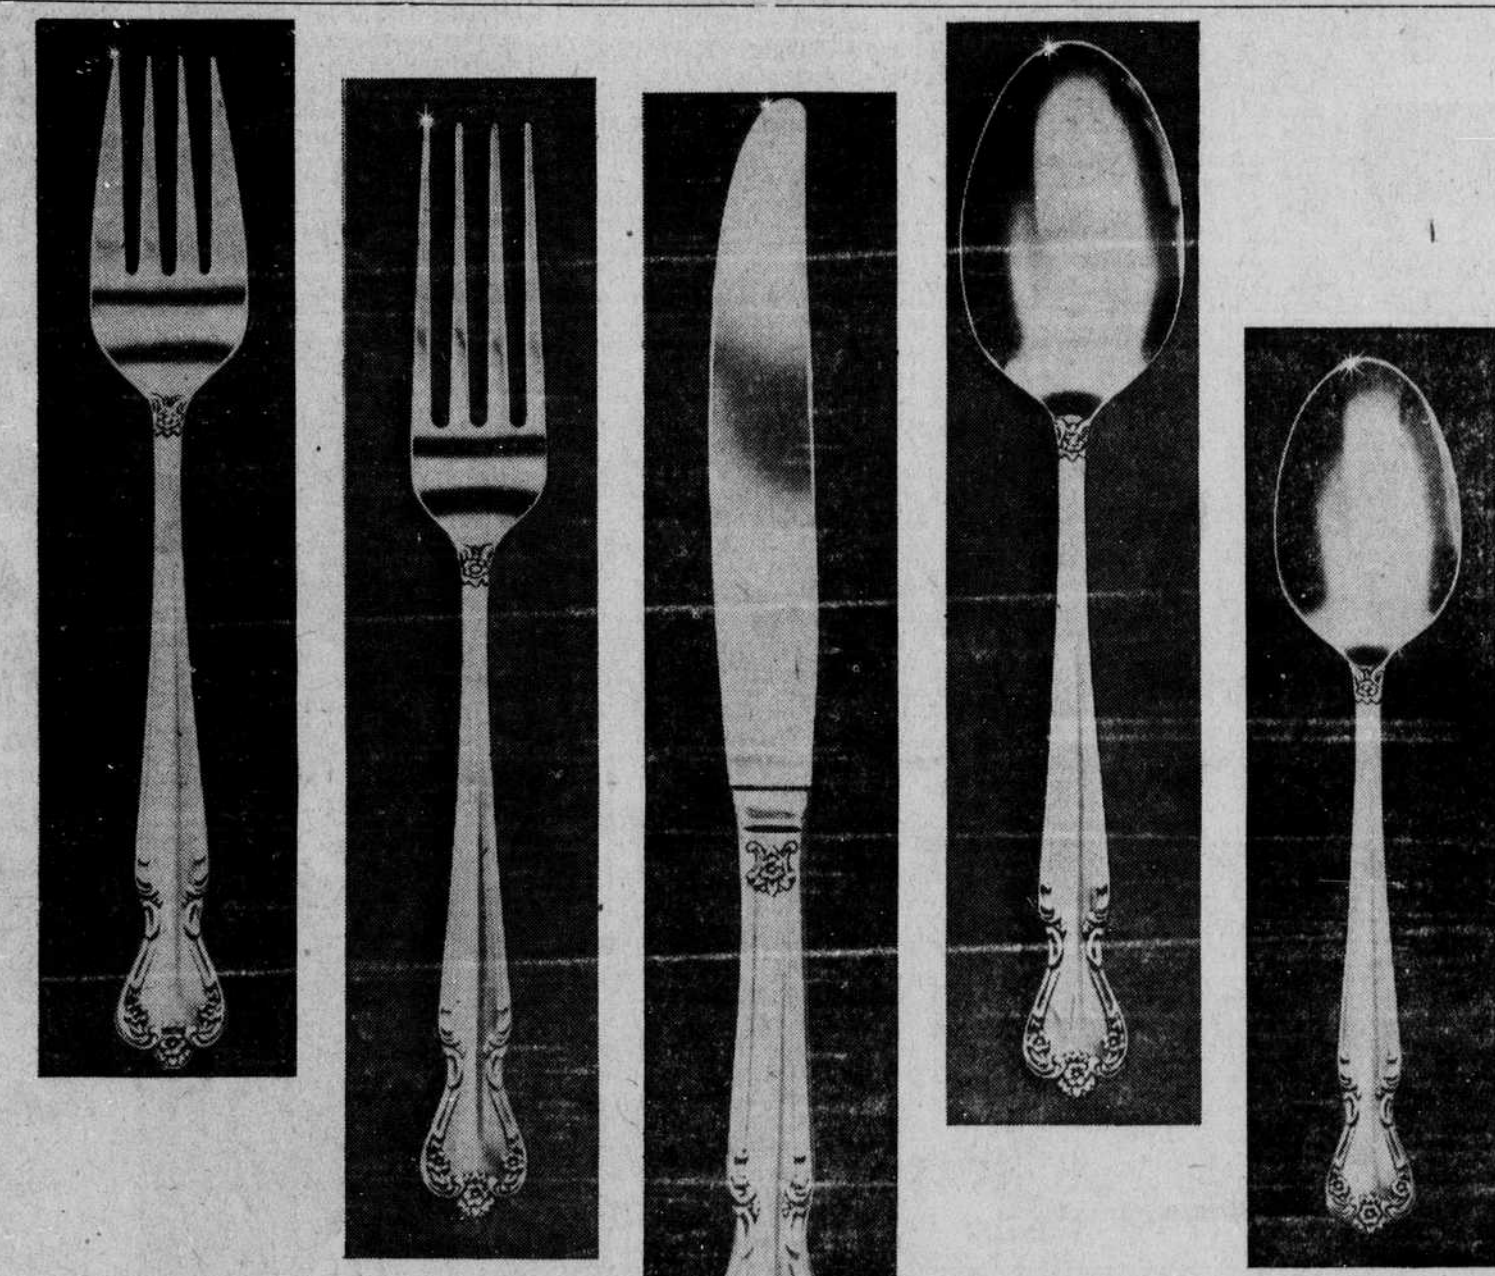

FEDMONT BAPTIST CHURCH
James E. Williams, Pastor
Sunday: 9:45 a. m.—Sunday School.

DIXON PRESBYTERIAN CHURCH
9:30 A. M. — Morning Worship
10:30 A. M. — Sunday School
6:30 P. M. — Youth Fellowship at 6 p. m.

MISSIONARY METHODIST CHURCH
Rev. Frank Self, Pastor
Sunday School 9:45 a. m.
Harvey Morrow, Superintendent.

KINGS MOUNTAIN BAPTIST CHURCH
Rev. Marion DuBoise, Pastor
Sunday School 9:45 a. m.
Morning Worship 11 a. m.

ALLEN MEMORIAL BAPTIST CHURCH
Rev. Wray Barrett, Pastor
Sunday: 10:30 Sunday School.

MANUEL HOLDRESS CHURCH
2nd Street Core Mill
Pastor, Rev. Eunessie Dimes
Sunday School 10 o'clock a. m.

MOUNTAIN VIEW BAPTIST
Rev. FLOYD HOLLER, Pastor
James Camp, Supt.
Crows Mountain Community
Sunday: 10:30 Sunday School.

EL BETHEL METHODIST CHURCH
REV. F. E. BLALOCK
Sunday: 10:30 Sunday School.

TRINITY EPISCOPAL CHURCH
The Rev. Thomas Droppers
Phifer Road
SUNDAYS 10:00 A. M.—Family Service.

PARK GRACE CHURCH OF THE
WESLEYAN
REV. ROBERT PITTS, Pastor
Supt., Raymond Gregory
Sunday School 10:00.

OAK GROVE BAPTIST CHURCH
Rev. JAMES HOLDER, Pastor
Sunday: 10:30—Sunday School
11:00—Morning Worship, each Sunday

PATTERSON GROVE BAPTIST CHURCH
Rev. Fred Hicks, Pastor
Sunday School Supt. — Edwin Moore
Sunday: 10:30 — Sunday School.

See— EARL HOLLIFIED
at VICTORY CHEVROLET
For Your Radiator Repairs!

FOR YOUR SHARE
IN AMERICA

U.S. SAVINGS BONDS

JOIN

First Union National's Silver Savings Club

HERE'S HOW to get your FREE place setting.
1. Open a new First Union National Savings Account...
2. For every additional deposit of $25 or more you are entitled to purchase another 5-piece place setting...

Complete 5-piece place setting of Original Rogers Silverplate* in the lovely "Daybreak" pattern FREE when you join the Silver Savings Club

LADIES' READY-TO-WEAR ALL FALL MERCHANDISE Reduced

- DRESSES COATS SUITS HATS
  ALL WEATHER COATS CAR COATS SKIRTS SWEATERS
  GIFT SUGGESTIONS PAJAMAS GOWN & ROBE SETS ROBES
  JEWELRY GLOVES SLIPS HALF SLIPS BLOUSES LINGERIE
  Layaway Now For Christmas

Fullton's

Plenty of FREE Parking Space PHONE 739-2366

FIRST UNION NATIONAL BANK OF NORTH CAROLINA

MEMBER FEDERAL DEPOSIT INSURANCE CORPORATION • MEMBER FEDERAL RESERVE SYSTEM