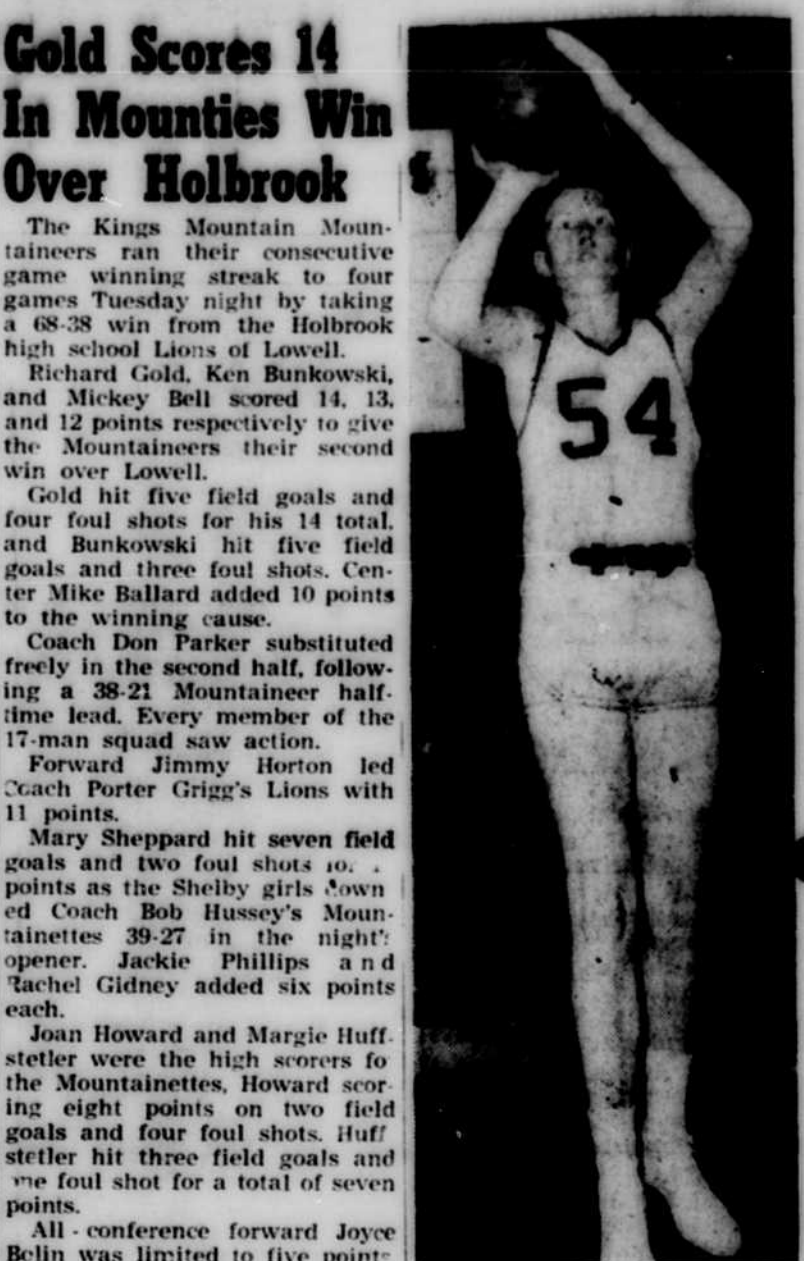

STANDOUT — Pictured above is Mountaineer all-conference forward Ken Bunkowski, who leads all Mountaineers in scoring after the first four games of the season.

F—Cloninger 3 C—Ballard 10 G—Bell 12 G—Gold 14

Subs: Henderson 2, Grimes 3, Russ 4, S. Goforth 2, Cooper, M. Goforth, Finger 3, Powell, Wilson, Burton, S. Cloninger 2, Bridges.

Lowell (38) F—V. Horne 5 F—Horton 11 C—Hamrick 6 G—McKenzie 5 G—Stanford 3

Subs: Green 2, B. Smith 2, Barnhill 2, A. Smith 2, B. Horne, Phillips, Waters.

Halftime Score: KM 38, Lowell 21

By Periods: KM 3 7 9 8—27 Shelby 8 16 10 5—39

Boys Kings Mountain (68) K. Mountain 21 17 17 13—68 B. City 13 Lowell 7 14 6 11—38

Girls Kings Mountain (27) F—Bolin 5 F—Huffstetler 7 F—Gold 6 G—Howard 8 G—Ruff 2 G—Heavner 0

Subs: Lynn 3, S. Lowery 2, Russell, H. Lowery, Beam.

Shelby (39) F—Sheppard 16 F—Phillips 6 F—Gidney 6 G—McNeely 5 F—V. Horne 5 G—Oehler 0 G—Tollison 0

Subs: Blanton 2, Brown 2, Beam 1, Cabiness 1

Halftime Score: Shelby 24, KM 10

By Periods: KM 3 7 9 8—27 Shelby 8 16 10 5—39

Boys Kings Mountain (68) K. Mountain 21 17 17 13—68 B. City 13 Lowell 7 14 6 11—38

Girls Kings Mountain (27) F—Bolin 5 F—Huffstetler 7 F—Gold 6 G—Howard 8 G—Ruff 2 G—Heavner 0

Subs: Lynn 3, S. Lowery 2, Russell, H. Lowery, Beam.

Shelby (39) F—Sheppard 16 F—Phillips 6 F—Gidney 6 G—McNeely 5 F—V. Horne 5 G—Oehler 0 G—Tollison 0

Subs: Blanton 2, Brown 2, Beam 1, Cabiness 1

Halftime Score: Shelby 24, KM 10

By Periods: KM 3 7 9 8—27 Shelby 8 16 10 5—39

Boys Kings Mountain (68) K. Mountain 21 17 17 13—68 B. City 13 Lowell 7 14 6 11—38

Girls Kings Mountain (27) F—Bolin 5 F—Huffstetler 7 F—Gold 6 G—Howard 8 G—Ruff 2 G—Heavner 0

Subs: Lynn 3, S. Lowery 2, Russell, H. Lowery, Beam.