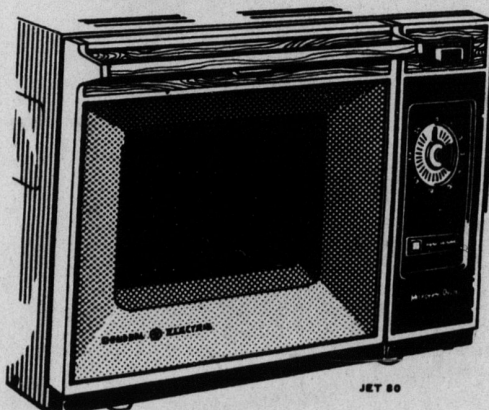

SALE PRICE
\$298⁸⁸

Convertible Potscrubber
with Sound-Softening
Insulation — Portable
Now, Built-In Later

MODEL SC660N

Model M961
BIG SCREEN

COLOR TV

Beautiful Cabinet styling. Big 25" diag. picture, 315 square inch Viewing Area. Pre-set fine tuning — VHF.

- Only 35 3/4" wide, 66 1/4" high

TFF-24RN

GE DRYER

with Permanent Press

Four timed cycles to choose from including permanent press. A "Fluff without Heat" setting is just one more added convenience.

\$133

Come See The
**G.E. Micro Wave
Oven — Saves
Time — Saves Money**

Cooks
Food
in
Only
Minutes

JET 80

GE COMPACTOR —
Reduces Approximately A
Week's Accumulation of
Trash to One Neat,
Disposable Bag!

MODEL CG550