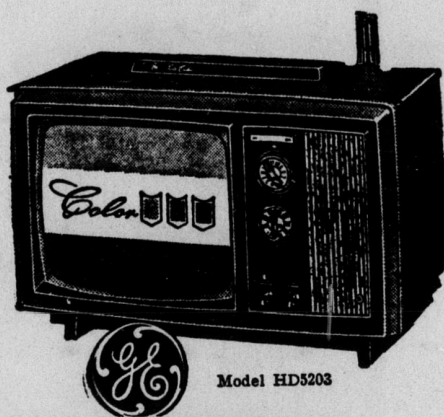

GIFTS
that are
Bell Ringers

SHOP CLARK TIRE COMPANY
for Christmas & After...

APPLIANCES

PORTA-COLOR 60
WEIGHS ONLY 24-LBS.

VHF Pre-Set
fine tuning control. 60 square
inch viewing
area. Porta Color
chassis.

\$188

19" Black & White
Only **132⁸⁸**

Portable TV

- 74 Square Inch Viewing Area
- Front Sound . . . Front Controls
- VHF - UHF Tuner

CLARK'S
LOW
PRICE **\$78**

16" Portable "Color"
100 Percent Solid State Chassis
The Best For Less
16" 145 sq. In Tube

Low
Priced At **299⁹⁵**

FERRARA G940
with built-in 8 track tape player

Solid state amplifier with AM/FM/FM Stereo tuner with function lights. Six speaker, front-mounted, sound system with two 10" woofers and four 3" tweeters. 40 watts peak music power (20 watts EIA). Deluxe jam-resistant 4 speed changer. 11" turntable. Repeat play option. Positive selection. High compliance ceramic cartridge with Diamond stylus. Built-in 8 track tape player. Extension speaker and tape jacks. Equipped for Porta-Fi™ remote sound system. Dimensions: 48" Wide, 28" High, 18 3/4" Deep.

SALE PRICE
\$298⁸⁸

Convertible Potscrubber
with Sound-Softening
Insulation — Portable
Now, Built-In Later

MODEL SC660N

Model M961
BIG SCREEN

COLOR TV

Beautiful Cabinet styling. Big 25" diag. picture, 315 square inch Viewing Area. Pre-set fine tuning — VHF.