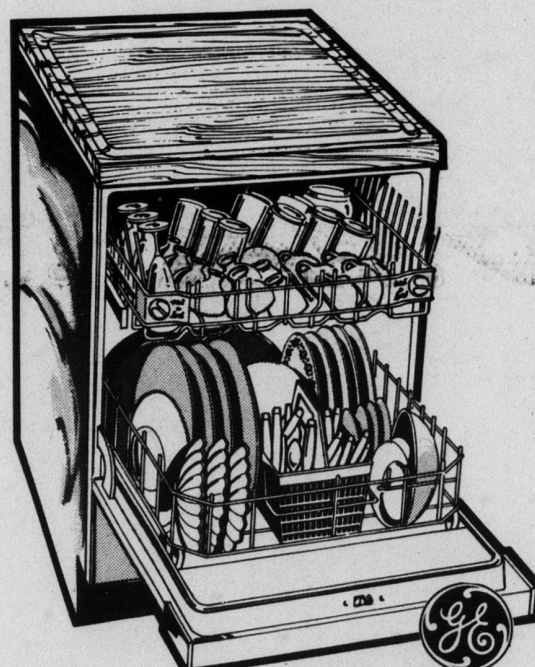

Low
Priced At **299⁹⁵**

FERRARA G940
with built-in 8 track tape player

Solid state amplifier with AM/FM/FM Stereo tuner with function lights. Six speaker, front-mounted, sound system with two 10" woofers and four 3" tweeters. 40 watts peak music power (20 watts EIA). Deluxe jam-resistant 4 speed changer. 11" turntable. Repeat play option. Positive selection. High compliance ceramic cartridge with Diamond stylus. Built-in 8 track tape player. Extension speaker and tape jacks. Equipped for Porta-Fi™ remote sound system. Dimensions: 48" Wide, 28" High, 18 3/4" Deep.

SALE PRICE
\$298⁸⁸

Convertible Potscrubber
with Sound-Softening
Insulation — Portable
Now, Built-In Later

MODEL SC660N

Model M961
BIG SCREEN

COLOR TV

Beautiful Cabinet styling. Big 25" diag. picture, 315 square inch Viewing Area. Pre-set fine tuning — VHF.

CLARK'S
LOW
PRICE .. **\$482** W.T.

Heavy Duty Washer
\$188 W.T.

WWA5400

Save
**Big On
This
WASHER**

Use
Our
Easy
Pay
Plan

Delivers crushed ice or
cubes and cold water
right to your door!

23.6 cu. ft. Americana® Refrigerator
with Ice Dispenser