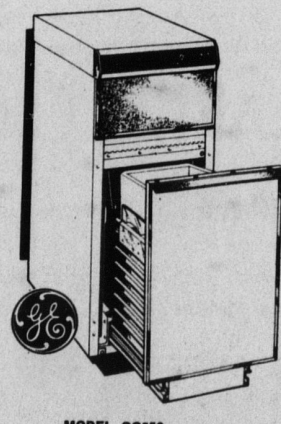

MODEL CG550

CLARK'S

- LINCOLNTON
- KINGS MTN.
- HICKORY
- NEWTON

"HOME OF GENERAL ELECTRIC APPLIANCES
AND GOODYEAR TIRES"