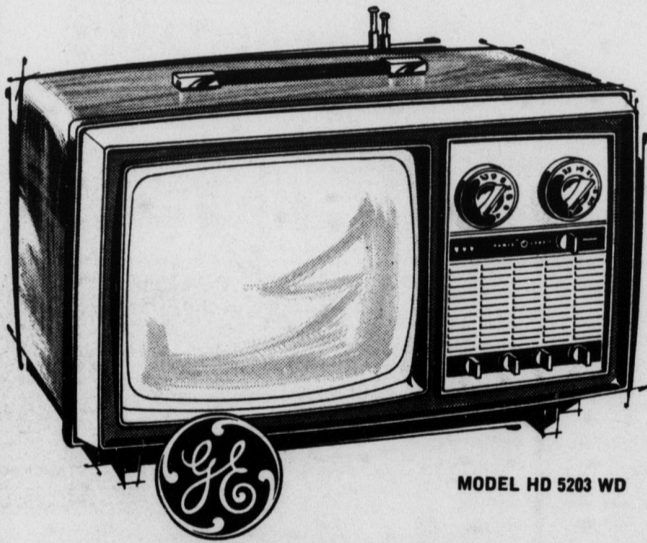

You Can Own This  
Color TV Now And  
Pay For It Later On  
Clark's Easy Terms

GENERAL ELECTRIC

Model M 961 EWD

LARGE SCREEN COLOR

CLARK'S  
LOW  
PRICE

PATRIOTIC SALE  
DAYS SPECIAL

**458<sup>87</sup>**  
Reg.  
Price  
549.95

Why Pay More — Save Now!

MODEL HD 5203 WD

G. E. PORT-A-COLOR — A REAL

Value At  
Clark's  
Low

**188<sup>87</sup>**  
Reg. Price  
229.95

Reg. Price \$349.95

A BIG SAVING  
At  
CLARK'S  
LOW

**278<sup>87</sup>**

FEATURES:

- Solid state amplifier with AM/FM/FM Stereo tuner with function lights
- Six speaker, front-mounted sound system with two 10" woofers and four 3" tweeters
- 40 watts peak music power (20 watts EIA)
- Deluxe jam-resistant 4 speed changer
- 11" turntable
- Repeat play option
- Positive selection
- High compliance ceramic cartridge with Diamond stylus
- Built-in 8 track tape player
- Extension speaker and tape jacks
- Equipped for Porta-FIT remote sound system