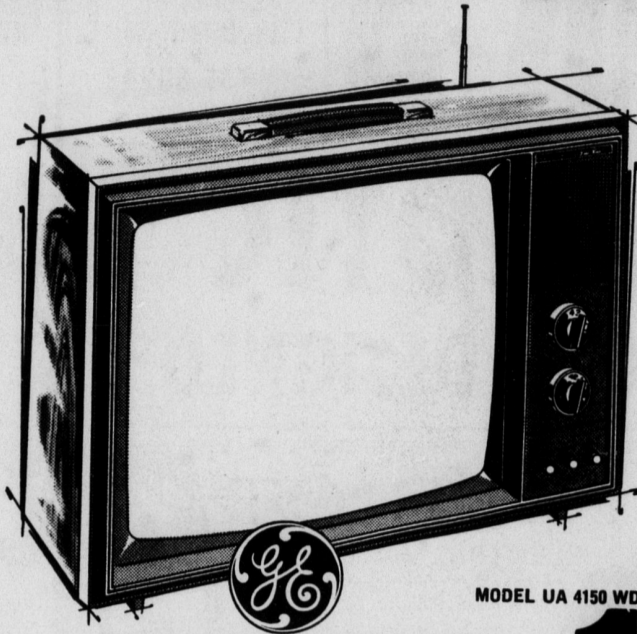

# CLARK'S and G. E. Saves You Money!

MODEL WM 020

G. E. QUALITY AT LOW PRICES

Clark's  
Low  
Price

**61<sup>87</sup>**  
Buy On Our  
Easy Terms  
Reg. Price 94.99

MODEL UA 4150 WD

You Can Enjoy This T.V.  
Now And Pay For It Later

SOLID STATE  
DESIGNER MONOCHROME TV  
19" Diagonal — 184 Sq. Inch  
Viewing Area  
MODEL UA 4150 WD

- "Silver Touch" Two-Speed Tuning System — for reception of UHF channels 14 through 83. Provides simple UHF channel selection and fine tuning
- Solid State VHF and UHF Tuners — fully transistorized for reliability
- High Gain VHF Tuner — precision crafted for signal sensitivity
- 4" Dynapower Speaker — provides true FM sound from front of set

FEATURES:

- Solid state amplifier with AM/FM/FM Stereo tuner with function lights
- Six speaker, front-mounted sound system with two 10" woofers and four 3" tweeters
- 40 watts peak music power (20 watts EIA)
- Deluxe jam-resistant 4 speed changer
- 11" turntable
- Repeat play option
- Positive selection
- High compliance ceramic cartridge with Diamond stylus
- Built-in 8 track tape player
- Extension speaker and tape jacks
- Equipped for Porta-FIT remote sound system