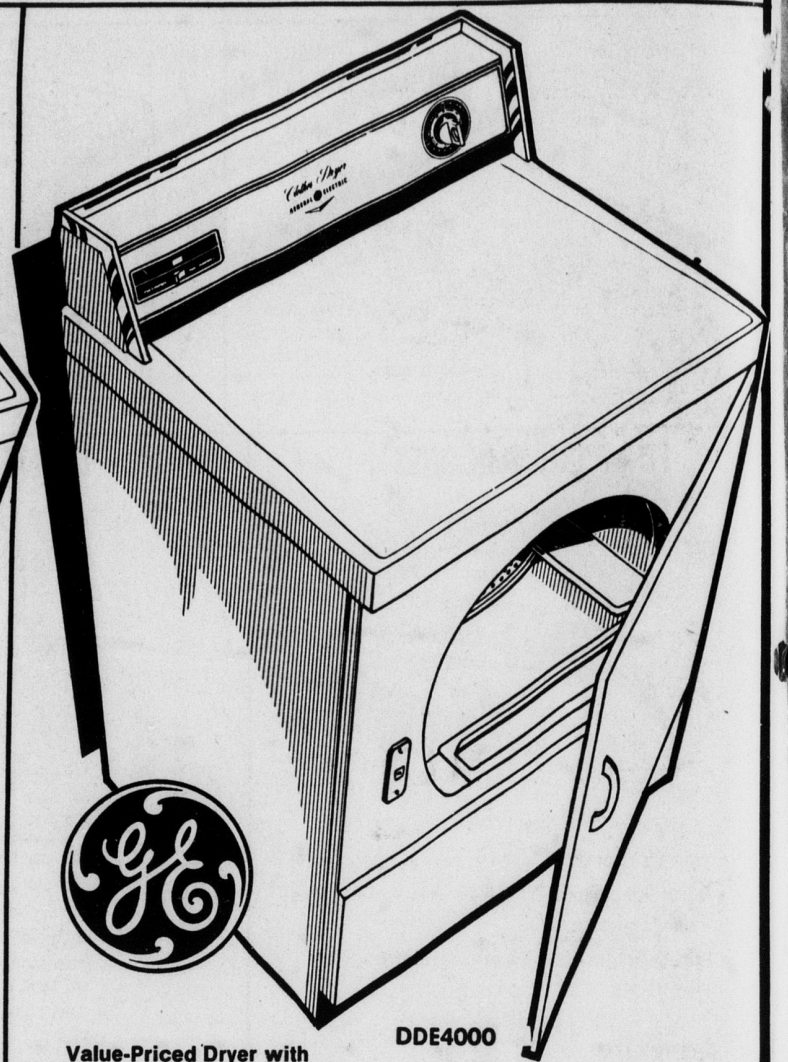

CLARK'S G. E. Home Laundry Sale

WWA7000

Fully Automatic 2-Speed Washer with Filter-Flo®

169⁸⁷

- Filter-Flo® washing system
- Two speeds
- Two wash cycles
- Unbalanced load control
- Famous GE Activator® for thorough but gentle cleaning
- Porcelain-enamel lid, top, wash basket, and tub
- Choice of wash times
- Positive water fill — washer will not start until proper water level is reached
- ½-hp GE motor

BUDGET TERMS AVAILABLE

199⁸⁷

WWA5400

Famous Filter-Flo® Washing Action — Removes Lint as It Washes Clothes!

- Three water level selections
- Three water temperature combinations
- Three cycle selections: normal, Permanent Press with cooldown, activated soak—prepares fabrics for regular washing
- Also features extra wash setting, for heavily soiled clothes, plus delicate setting
- Filter-Flo® washing system — dispenses detergent automatically; removes lint.
- Positive water fill
- Hydropower wash action — assures cleaner clothes
- Unbalanced load control — eliminates need for off-balance switch.

DDE4000

Value-Priced Dryer with Wrinkle-Free Drying Action

133⁸⁷

- Two timed cycles
- Separate start switch
- Convenient lint trap location
- Porcelain-enamel top
- Porcelain-enamel clothes drum

Easy Terms Available