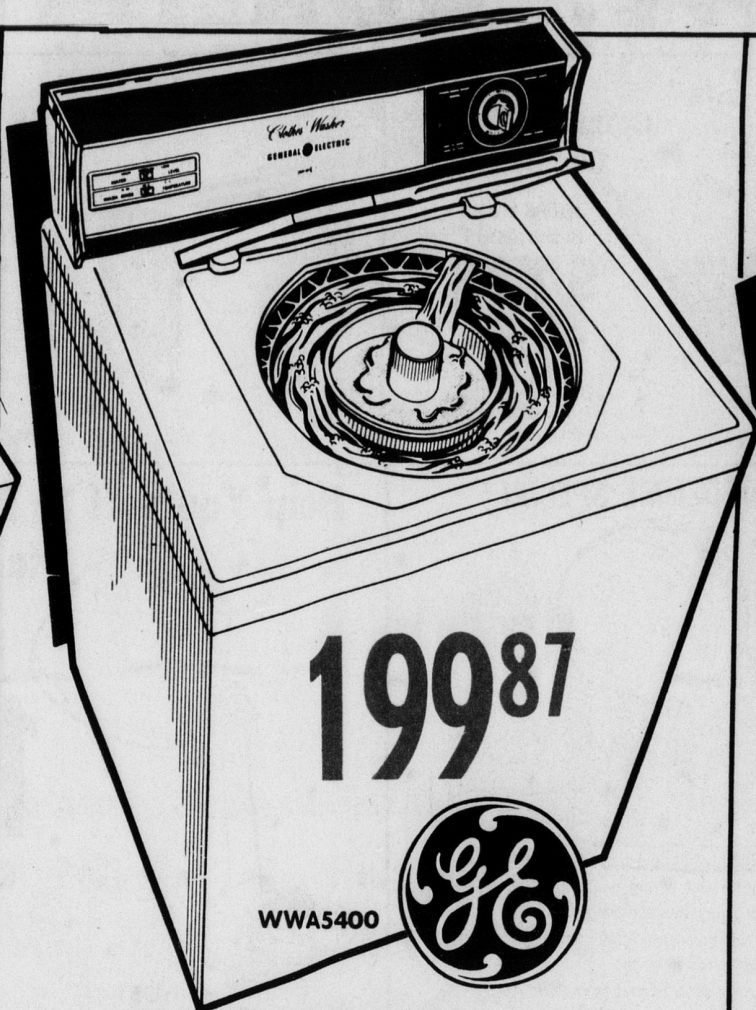

CLARK'S G. E. Home Laundry Sale

WWA7000

Fully Automatic 2-Speed Washer with Filter-Flo®

169⁸⁷

- Filter-Flo® washing system
- Two speeds
- Two wash cycles
- Unbalanced load control
- Famous GE Activator® for thorough but gentle cleaning
- Porcelain-enamel lid, top, wash basket, and tub
- Choice of wash times
- Positive water fill — washer will not start until proper water level is reached
- ½-hp GE motor

BUDGET TERMS AVAILABLE

199⁸⁷

WWA5400

Famous Filter-Flo® Washing Action — Removes Lint as It Washes Clothes!

- Three water level selections
- Three water temperature combinations
- Three cycle selections: normal, Permanent Press with cooldown, activated soak—prepares fabrics for regular washing
- Also features extra wash setting, for heavily soiled clothes, plus delicate setting
- Filter-Flo® washing system — dispenses detergent automatically; removes lint.
- Positive water fill
- Hydropower wash action — assures cleaner clothes
- Unbalanced load control — eliminates need for off-balance switch.