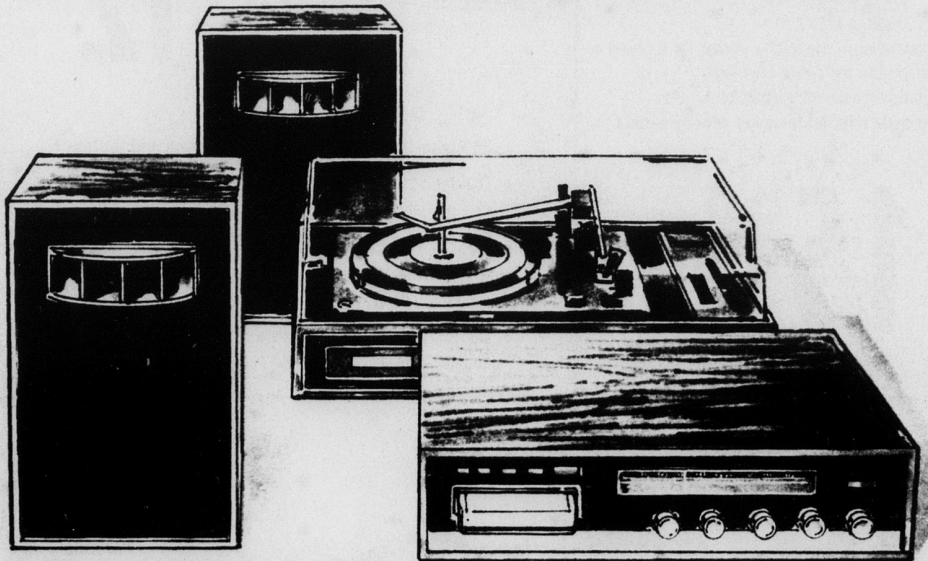

ELECTROPHONIC/Garrard stereo music center gives you built-in-8-track stereo tape player, deluxe Garrard record player, 100 watt AM/FM/FM multiplex receiver

LOWEST PRICES IN TOWN

And with each purchase you get this special value bonus:
Handsome functional roll-about cart.
One 8-track, pre-recorded tape cartridge.
One LP Stereo Record Album.
One set of stereo headphones.

ELECTROPHONIC

Limited Quantities!
Get yours now!

KING JAMES AUTHENTIC VERSION HOLY BIBLE
New and Old Testament
FULL COLOR FRONTISPIECE
PRESENTATION PAGE
FAMILY REGISTER
GILT STAMPING
LUXURIOUS BINDING
EXTRA-VALUE $1.39
LIMIT 2 Additional 1.95
768 PAGES

The Best From AMF

Synchro-Balanced
Briggs & Stratton
8 h.p. Engine... Reduces
vibration up to 85%... You'll
have to feel it to believe it!