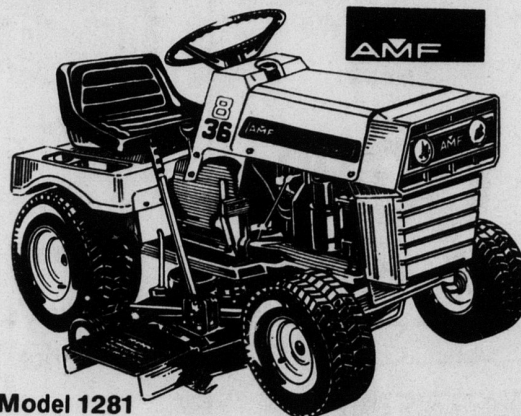

LOWEST PRICES IN TOWN

And with each purchase you get this special value bonus:
Handsome functional roll-about cart.
One 8-track, pre-recorded tape cartridge.
One LP Stereo Record Album.
One set of stereo headphones.

The Best From AMF

Synchro-Balanced
Briggs & Stratton
8 h.p. Engine... Reduces
vibration up to 85%... You'll
have to feel it to believe it!

Model 1281

Plenty of power and style. Top-of-the-line quality in a tractor-type mower. Designed to handle big lawn-keeping needs.
Check the long list of convenience-rated ideas AMF has incorporated in this "do-it-all" rider.