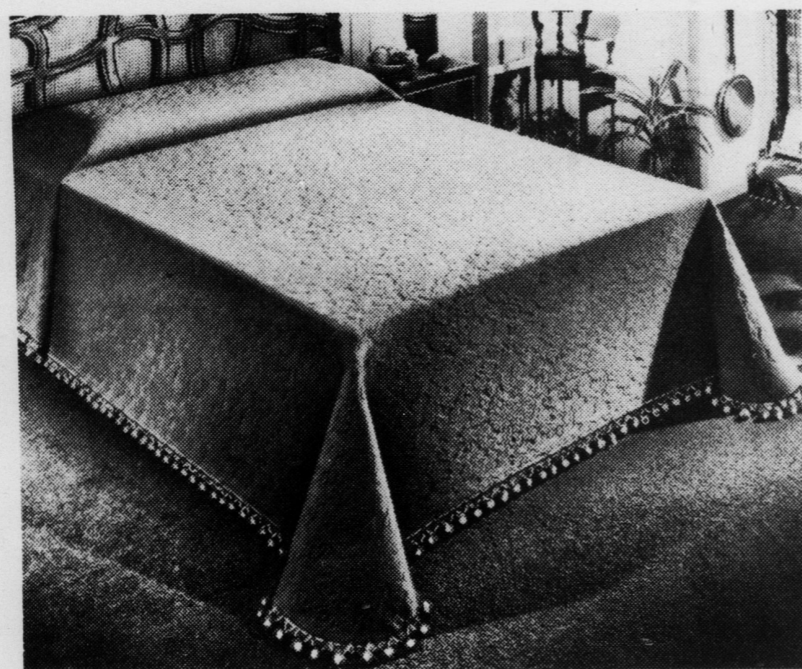

Belk
Your Happy Shopping Store

TAILORED SHEER CURTAINS

100% Dacron® polyester ninon. Deep hems, neat side hems. Use under draperies or on windows alone. White or cream. Hand washable.

80 x 63"	usually 4.50	SALE 3.83
80 x 81"	usually 5.50	SALE 4.68
120 x 63"	usually 5.99	SALE 5.10
120 x 81"	usually 6.99	SALE 5.94

'State Pride' Arlington rugs

Our plush cut 100% DuPont nylon area rug has Saf-T-soft waffle back. Machine wash, tumble dry. Sparkling fashion shades of moss green, topaz, Siamese pink, Dresden blue, white.

	usually	sale
21 x 33" with lid cover	\$5	3.88
21 x 36"	2.99	2.44
27 x 48"	\$6	5.44

'State Pride' Acrylic Thermal blanket

Thick-napped crochet look. Machine wash, machine dry - nap fluffs back. Moth, mildew, allergy proof. Nylon binding. Moss green, gold, pink, light blue, white.

usually 7.50, **sale 5.88**

'State Pride' Regal Rose

Deep-textured woven jacquard. Ball fringe. Machine wash and dry; no iron. White, gold, avocado, red, Pacific blue, celery, pink.

twin	usually \$10	sale 7.88
full	usually \$11	sale 8.88
queen	usually \$17	sale 13.88
king	usually \$19	sale 15.88