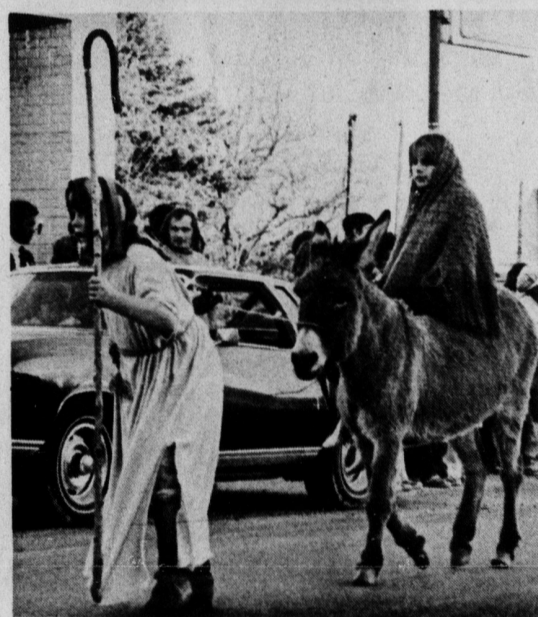

Santa comes to Grover...

...and the youngsters run after him

'Doggone, this is some parade...'

'not a creature was stirring...'

CLAUD BARRETT
Native of
Kings Mountain

Has Joined The Staff Of
CARTER CHEVROLET
200 W. Dixon Blvd.
Shelby, N. C.
Claud invites Kings Mountain Friends To Stop By And See Him For Their New and Used Car Needs

Joseph,
Mary and
the donkey...

Grover
parade
photos by
Gary
Stewart

'Look at Frosty go...'

Lowes Foods

Home of the never ending sale.

PRICES GOOD THRU WED. 12-8-76
QUANTITY RIGHTS RESERVED
SPECIALS FOR THE EARLY SHOPPER...
WEST GATE PLAZA - SHELBY ROAD