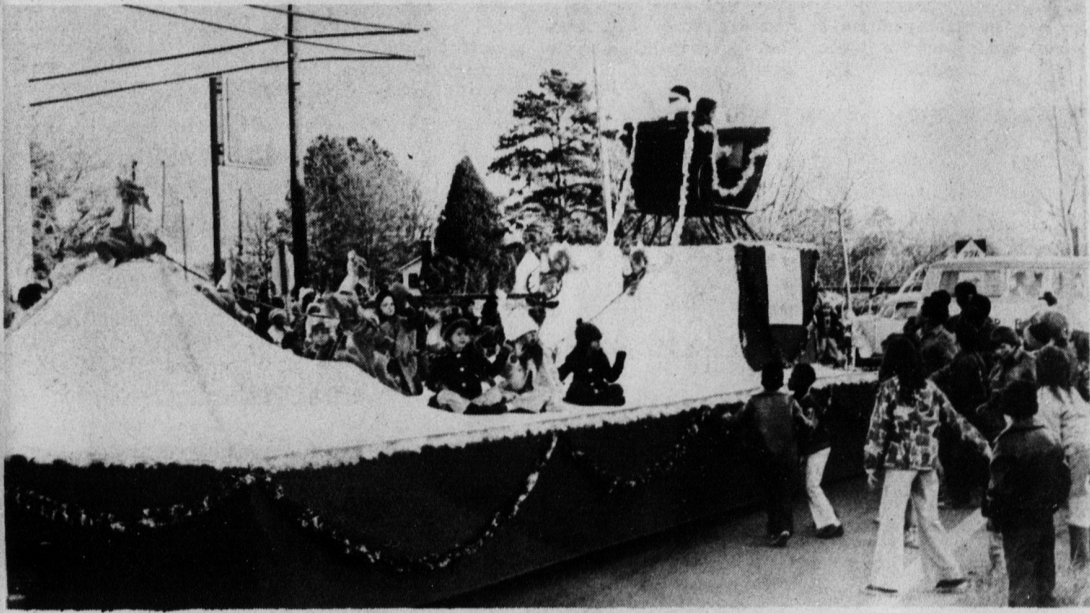

Santa comes to Grover...

...and the youngsters run after him

'Doggone, this is some parade...'

'not a creature was stirring...'

CLAUD BARRETT
Native of
Kings Mountain

Has Joined The Staff Of
CARTER CHEVROLET
200 W. Dixon Blvd.
Shelby, N. C.
Claud invites Kings Mountain Friends To Stop By And See Him For Their New and Used Car Needs

Joseph,
Mary and
the donkey...

Grover
parade
photos by
Gary
Stewart

'Look at Frosty go...'

Lowes Foods

Home of the never ending sale.

PRICES GOOD THRU WED. 12-8-76
QUANTITY RIGHTS RESERVED
SPECIALS FOR THE EARLY SHOPPER...
WEST GATE PLAZA - SHELBY ROAD