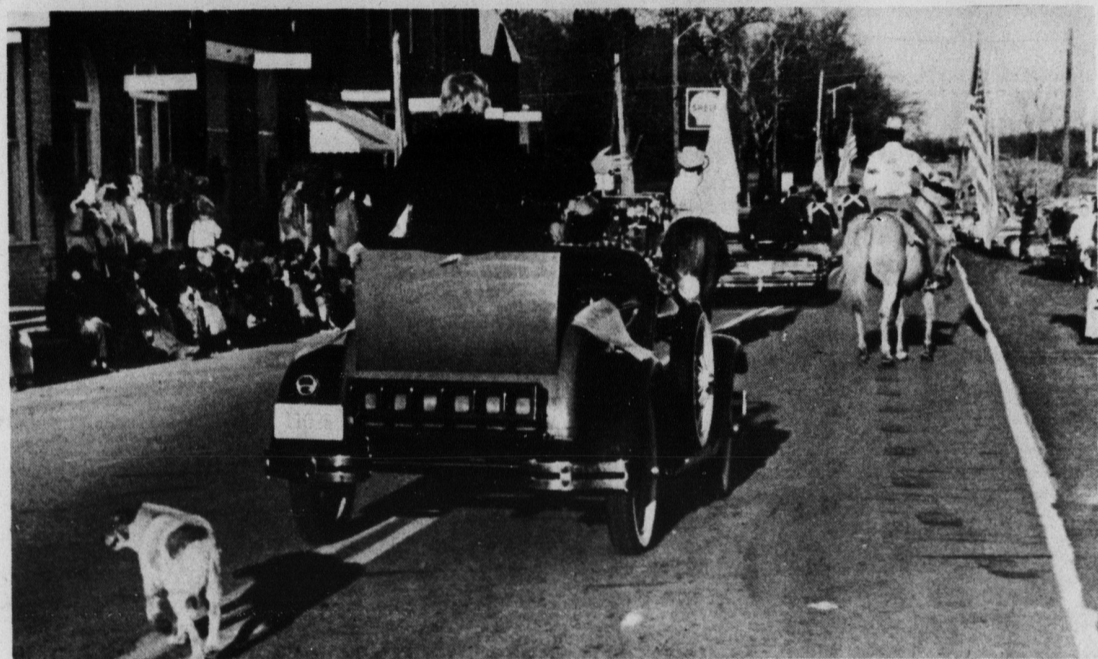

Santa comes to Grover...

...and the youngsters run after him

'Doggone, this is some parade...'

'not a creature was stirring...'

CLAUD BARRETT
Native of
Kings Mountain

Has Joined The Staff Of
CARTER CHEVROLET
200 W. Dixon Blvd.
Shelby, N. C.
Claud invites Kings Mountain Friends To Stop By And See Him For Their New and Used Car Needs

Joseph,
Mary and
the donkey...

Grover
parade
photos by
Gary
Stewart

'Look at Frosty go...'

Lowes Foods

Home of the never ending sale.

PRICES GOOD THRU WED. 12-8-76
QUANTITY RIGHTS RESERVED
SPECIALS FOR THE EARLY SHOPPER...
WEST GATE PLAZA - SHELBY ROAD