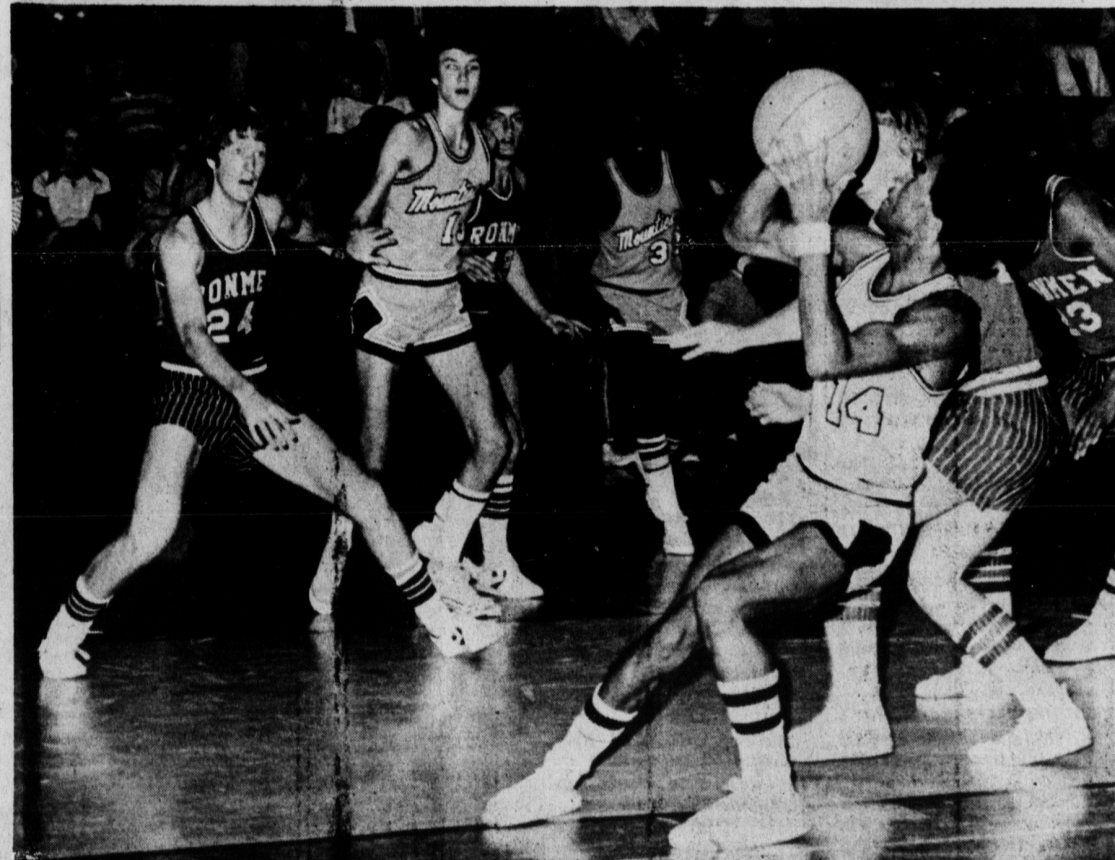

PUTS ON BRAKES — Kings Mountain's Eddie Ingram puts on the brakes and tries to find an opponent to throw the basketball in Friday's game with

Cherryville at the KMHS gym. KM won, 73-59, for its third win of the year. The Mounties travel to Crest tonight.