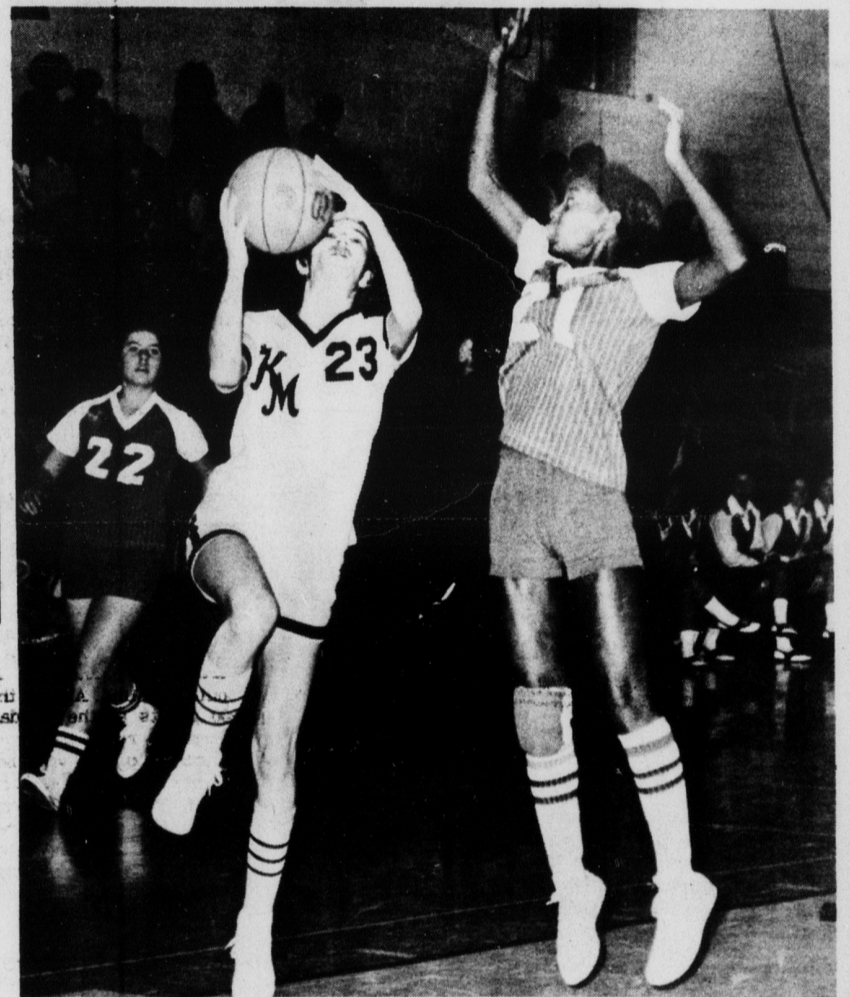

COMING BY — Kings Mountain's Lisa Bridges breaks past a Cherryville defender and heads for the basket in Friday's Southwestern Conference basketball game at the KMHS gym. Kings Mountain won 67-50, running its SWC record to 6-3. The Mountaineettes and Mountaineers travel to Crest tonight for a key SWC doubleheader.