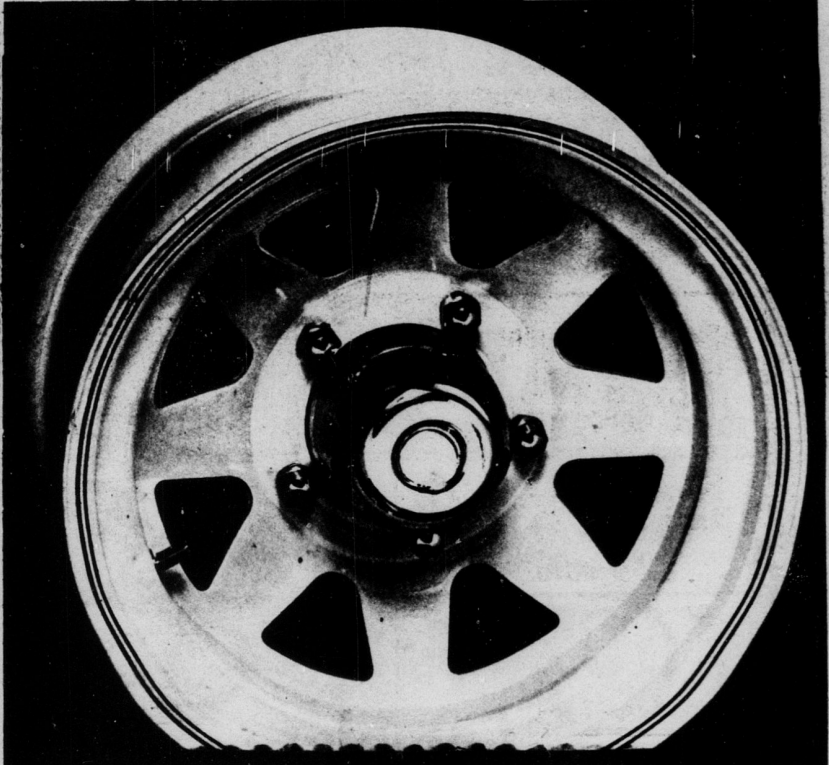

## GOODYEAR POWER STREAK WHITEWALLS

SIZE	SALE PRICE	SIZE	SALE PRICE
A78x13 <small>A \$28.25 VALUE</small>	<b>\$22<sup>92</sup></b> <small>Plus 1.73 F.E.T.</small>	B78x13 <small>A \$30.25 VALUE</small>	<b>\$24<sup>92</sup></b> <small>Plus 1.00 F.E.T.</small>
C78x14 <small>A \$32.50 VALUE</small>	<b>\$25<sup>92</sup></b> <small>Plus 2.01 F.E.T.</small>	560x15 <small>A \$30.25 VALUE</small>	<b>\$22<sup>95</sup></b> <small>Plus F.E.T.</small>
E78x14 <small>A \$33.85 VALUE</small>	<b>\$27<sup>92</sup></b> <small>Plus 2.26 F.E.T.</small>	F78x15 <small>A \$37.60 VALUE</small>	<b>\$27<sup>92</sup></b> <small>Plus 2.40 F.E.T.</small>
F78x14 <small>A \$36.55 VALUE</small>	<b>\$28<sup>92</sup></b> <small>Plus 2.37 F.E.T.</small>	G78x15 <small>A \$39.20 VALUE</small>	<b>\$30<sup>92</sup></b> <small>Plus 2.59 F.E.T.</small>
G78x14 <small>A \$38.15 VALUE</small>	<b>\$29<sup>92</sup></b> <small>Plus 2.53 F.E.T.</small>	H78x15 <small>A \$42.10 VALUE</small>	<b>\$33<sup>92</sup></b> <small>Plus 2.79 F.E.T.</small>
H78x14 <small>A \$41.05 VALUE</small>	<b>\$32<sup>92</sup></b> <small>Plus 2.73 F.E.T.</small>	L78x15 <small>A \$45.60 VALUE</small>	<b>\$34<sup>96</sup></b> <small>Plus 3.09 F.E.T.</small>

## White Spoke Mag Sale

**\$29<sup>88</sup>**  
Reg. Price \$44.88  
1st Quality Mags

**BIG 15" X 8" SIZE**

- Designed for rugged on and off road use. Gives distinctive appearance to pickups and vans.
- \* All steel, heavy duty plate.
- \* Full 2WD and 4WD applications.
- \* Guaranteed tubeless.
- \* 360° welded construction.
- \* No weld showing on face side.
- \* Specially designed center to insure lug nuts stay tight.
- \* Black accent stripe on white wheels.
- \* Each wheel checked for perfect lateral alignment.
- \* Finishes in porcelain like polyester-based electrostatic coating.