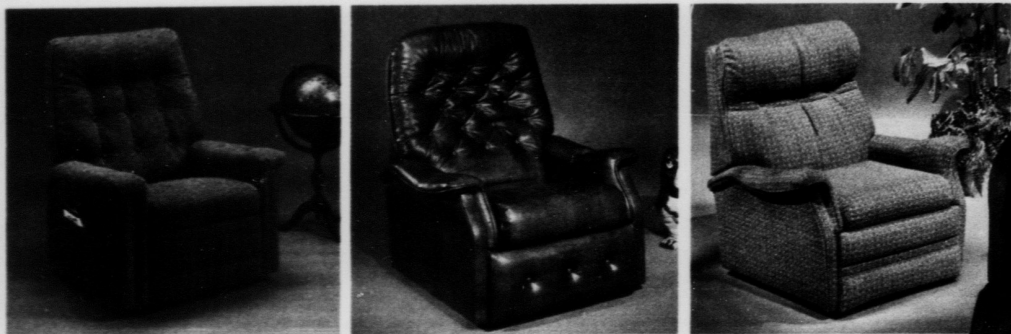

A Relaxer for Dad!

Sale! LA-Z-BOY ROCKER-RECLINAS

Save \$30 to \$50! Huge Selection of
Styles and Fabrics to choose from!

Prices
Start
As Low As **\$159**

There's a great deal of difference between just sitting and being completely relaxed. La-Z-Boy has that kind of comfort and Sterchi's offers a wide selection of styles and beautiful fabrics. Treat your family to the ultimate... come in now for a demonstration of America's finest relaxer chair... you'll be glad you did!

Buy on Sterchi's Credit With a Personal Touch!

Save \$35 to \$55 on famous BERKLINE "WALL-AWAY" RECLINERS!

Now enjoy the fabulous Berkline Wall-Away convenience and comfort at a new low budget price. These fabulous chairs can be placed only 1 1/2 inches from the wall, and they will never touch... even when you lean back. Choose from Super Soft Vinyls, Herculons, and luxurious Velvet covers!

Prices
Start
As Low As **\$139**

Place these chairs only
1 1/2 inches from the wall
and they will never touch!

Lounging T.V. Viewing Full recline

Select Mellow Maple!

Open Stock! COLONIAL MAPLE* BEDROOM PIECES