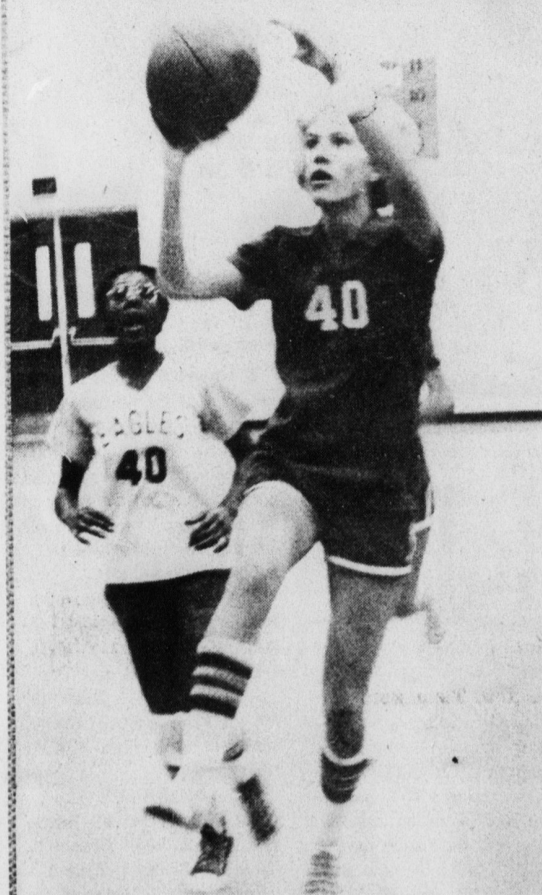

Pats Still Unbeaten

TWO FOR KM—Pam Baity goes in for layup in Thursday's Kings Mountain-Burns Junior High game at the KM gym. KM won this game easily, then tacked on a victory at West and McDowell Monday to run its early-season record to 3-0. The Lady Patriots play at Shelby today and the winner will take over first place in the Western Conference.

The two KMJH teams face their toughest tests of the early season today at 4 p. m., when they take on a pair of tough Shelby teams in Shelby.

Diane Williams had another big game for the Lady Patriots Monday, scoring a game-high 15 points and hauling in 15 big rebounds. Sheryl Goode added 13 points and 11 rebounds and Pam Baity had 10 points.

"We had a real tough game," noted Coach Candy Albergine. "We were real tickled to come out of there with a victory."

KM held only an 18-15 lead at halftime.

Monday's victory kept the Lady Patriots in a tie with Shelby for the Western Conference lead. The Shelby ladies won their third straight Monday with a 44-38 win over Grandview of Hickory.

Roseboro scored 10 points during the spurt and McGill had eight.

McGill finished with 15 points and Roseboro 12. Carl Smith, who hit five of seven shots from the floor, and Ricky Proctor, who came up with some big steals on defense, added 10 points each and Markus Hager came off the bench to score eight points.