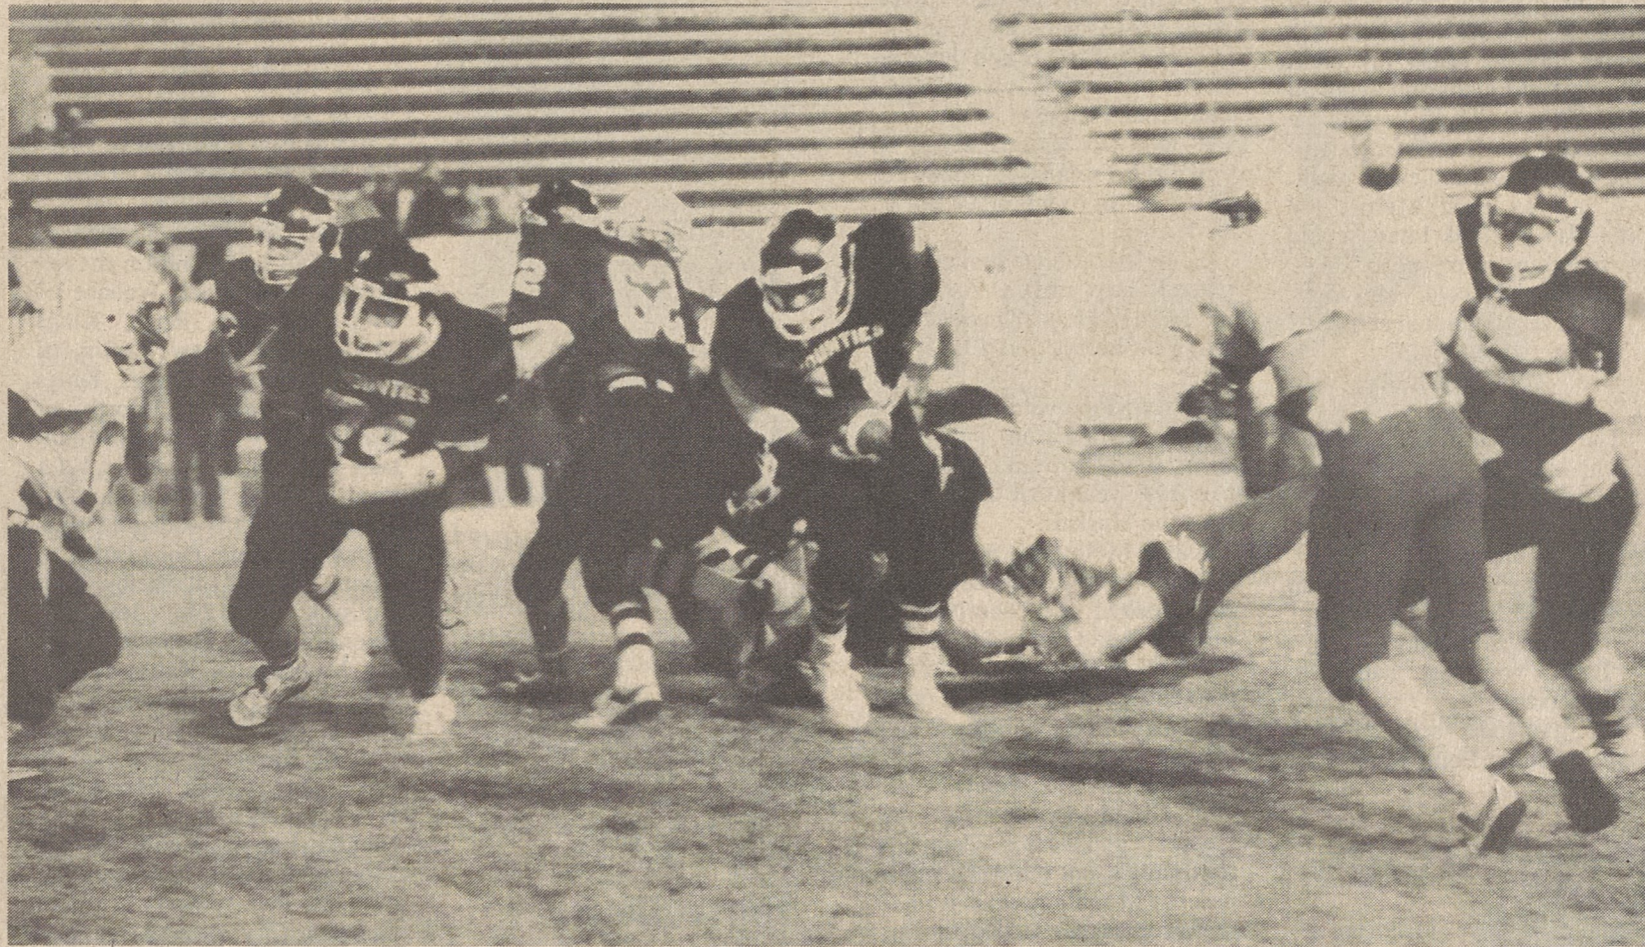

Mounties Defeat R-S, End Season At Shelby

Kings Mountain's Mountaineers scored their fourth straight victory Friday night at John Gamble Stadium and at the same time assured themselves of a winning season with a 28-8 Southwestern 3-A Conference victory over R-S Central's Hilltoppers.

Curt Pressley, coming back strong after being injured for the past two ballgames, picked up 180 yards rushing in 31 carries and scored two touchdowns to lead Kings Mountain's lop-sided victory.

"It feels good to be relaxed at the end of a game," said KMHS head coach Dan Brooks, who had seen his team involved in a close game in all previous SWC outings.

"We played real well, probably the best we've played overall," he added. "We played with a lot of intensity at South Point a couple of weeks ago but we made a lot of mistakes over there."

The Mountaineers built up a 22-0 lead before allowing the Hilltoppers to score on a long pass play late in the third period. The home team then came back with a final TD with 28 seconds to play to ring up its highest point total of the season.