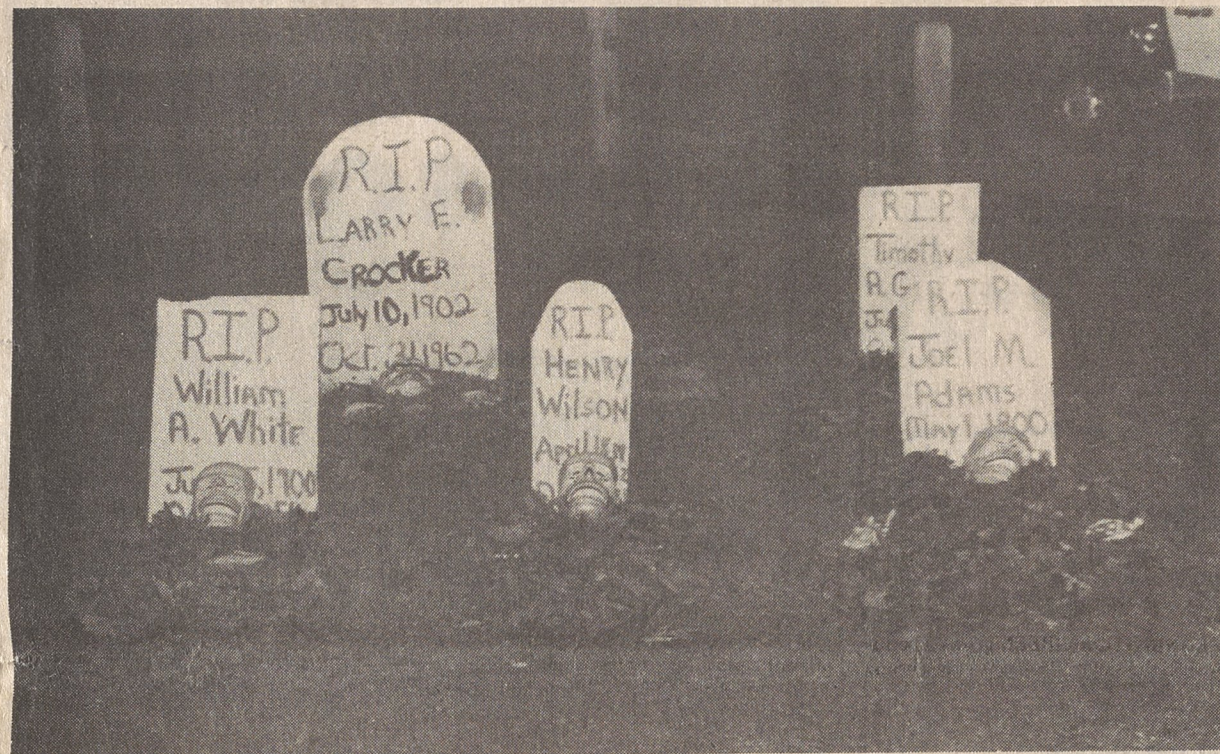

TRICKS IN GROVER—Trick or treaters going around the Spring Acres sub-division in Grover Saturday and Sunday nights were the recipients of a number of tricks at the home of Dan and Brenda Gaddy. The entire house and lawn of the Gaddys had some spooky

character or scene. From a flying bat and spider webs on the front porch to witches, monsters and graveyards in the lawn, the Gaddys had it all. It wasn't all tricks, however, as each young visitor also received some goodies from the witch (Mrs. Gaddy).

Photos By Gary Stewart

CLEVELAND COUNTIES NUMBER 1 DEALER - YOUR GM FACTORY OUTLET

COMPARE AND SAVE - CLEVELAND COUNTIES NUMBER 1 DEALER - YOUR GM FACTORY OUTLET

SAVINGS UP TO \$3,500

1982

PONTIACS

CADILLACS