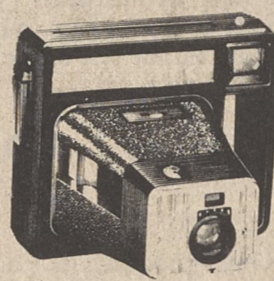

**FAMOUS BRAND
WATCHES**
Benrus, Gruen, Helbros & More
Manufacturers List Price
\$65.00 And Up

\$34⁸⁸

**FAMOUS
MAKE
JEANS**
Jr. Sizes 5 To 13

\$13⁸⁸

**BUTTON
CAMERA**
FROM POLAROID
Reg. \$21.96

\$15⁹⁶

**110 Lb.
WEIGHT
SET**
Reg. \$27.88