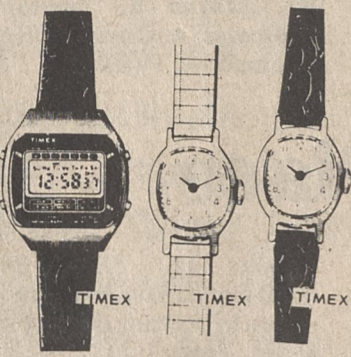

TG&Y® family center

WEST GATE PLAZA — SHELBY RD.
KINGS MOUNTAIN, N.C.

You can EXPECT
low prices at TG&Y!
that's what stopping inflation is all about!

Store
Hours
Mon.-Sat. 9-10
Sun. 12-7