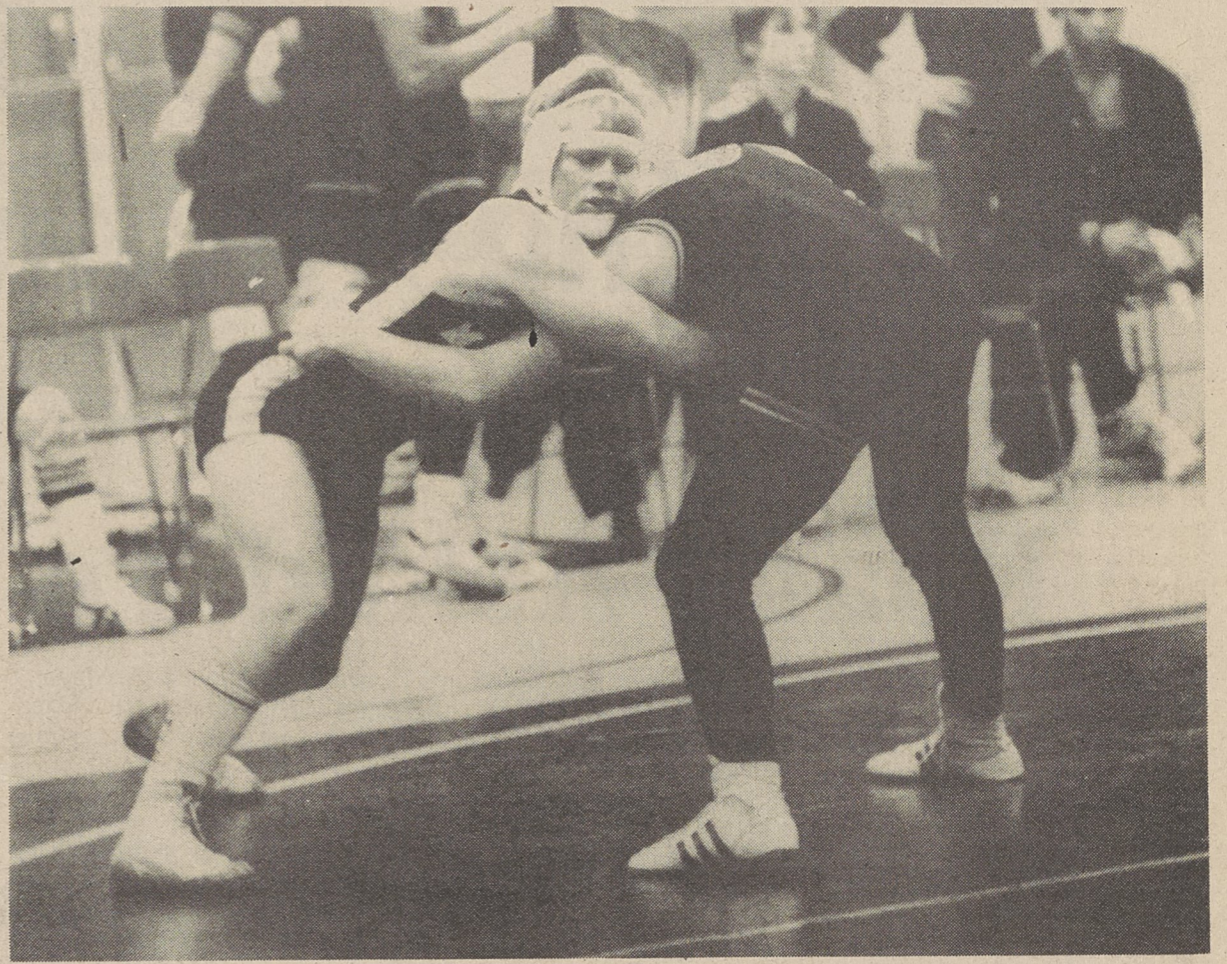

Kings Mountain held the lead most of the game Friday against the Chargers. First-year coach

Charles Lockee got excellent inside play from Frank Parker, who scored 24 points, and David Hager, who collected 17 rebounds. Sophomore point guard Lavar Curry supplied the outside scoring punch with 23 points. The Mounties held Crest's high scorer, Andre Petty, to 12 points. Ben Brown led the Chargers with 14 points and Frank Roseboro added 13.

The Mounties led 15-11 after the first period, 32-27 at the half and 46-43 going into the fourth quarter.

The Mountainettes blazed to a 20-8 first quarter lead and never let up in registering their 10th victory in 12 SWC outings. They ran their record to 12-3 overall.

Junior forward Sonya McClain won game scoring honors with 22 points. Trina Hamrick added 19 and Tootie Roberts 10 for KMHS. Kim Hipps led Crest with 16 points.

Kings Mountain held a 36-24 halftime lead and increased it to 53-32 going into the fourth quarter. Coach Nancy Scoggins cleared her bench in the fourth period.

GIRLS GAME

KM (65) - Hamrick 19, McClain 22, Curry 8, Roberts 10, Ingram 4, Pettus 2.

C (40) - Latham 4, Hipps 16, S. Harbison 2, T. Harbison 2, Young 12, Campbell 12.

BOYS GAME

KM (66) - Parker 24, Curry 23, Hager 9, Jordan 2, Peeler 2, T. Grier 2, A. Grier 4.

C (61) - Petty 12, B. Brown 14, T. Brown 4, Harbison 2, Poston 8, Roseboro 13, Brooks 8.

Tommy Welch, left, works on perfect season

Mountie Grapplers Claim SWC Title

Kings Mountain High's wrestlers claimed their third Southwestern 3-A Conference titles in five years under Coach Steve Moffitt Thursday night with a 56-14 victory over Chase.

The victory gave the Mountaineers a 6-0-1 conference record and 8-1-1 overall mark.

The Mountaineers will try to add the SWC tournament title to their trophy collection Friday and Saturday at East Gaston.

Tim Hamrick, Farris Turner and Tommy Welch all posted victories Thursday to end the conference schedule with undefeated records. Turner and Welch also won all of their non-conference matches.

(KM) pinned Charles McCaid; 169 - Tommy Welch (KM) pinned Mike Cole; 187 - Kevin McDaniel (C) pinned Jeff Stokes;

197 - Clinton Graham (KM) pinned Maurice Tate; Unl. - Jarvis Young (KM) dec. Dwayne Lawson.

Holly Rollers Win

The Holy Rollers won four games from the Sinners and the Deacons won three of four from the Disciples in Church League Bowling Action Thursday night at the Dilling Heating Lanes.

Mark Dixon scored a 123 line and 339 set to lead the Holy Rollers. Jerry Barrett had a 112

line and 280 set for the Sinners.

Stan Barrett had the hot hand of the night, scoring a 126 line and 353 set to lead the Deacons over the Disciples. Larry Hamrick had a 116 line and Johnny Reavis a 311 set for the losers.