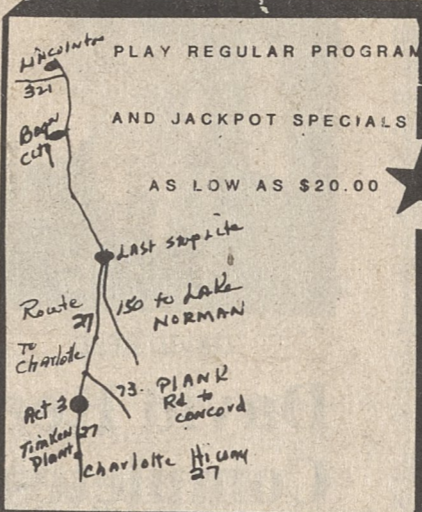

\$5,000
Guaranteed Prize Money in a single day

10 / \$200.00 GAMES

DOORS OPEN 6 p.m.

FIRST EARLY BIRD 7:30 p.m.

SECURITY GUARDS

TV MONITORS

THE GARMENT DISTRICT

212 New Hope Rd.
Gastonia, N.C.
From Charlotte
Exit Franklin Blvd.
From Shelby
Exit New Hope Rd.
Located
Behind Shoney's

LEVI

Summer Clearance

SAVE UP TO

75%

OFF Mfg.
Suggested
Retail

LADIES

ALL SHORTS..... \$9⁹⁹ values to \$25.00
ALL SKIRTS..... \$14⁹⁹ values to \$60.00
ALL PANTS..... \$14⁹⁹ values to \$45.00
ALL SWIMSUITS..... \$19⁹⁹ values to \$60.00
ALL SUNDRESSES..... \$19⁹⁹ values to \$45.00