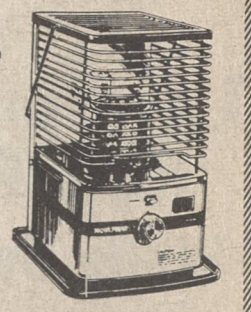

HEATMATE 2-WAY KEROSENE HEATER
12,000 BTU's
#800

108 88

Runs up to 15-hrs.

REPLACEMENT WICKS
Reg. 16.99 ..... 12.88

ECKERD'S SYSTEM 2 PROCESSING...

TWICE THE PRINTS
TWICE THE FILM
TWICE THE GUARANTEE

SYSTEM 2
PHOTO PROCESSING