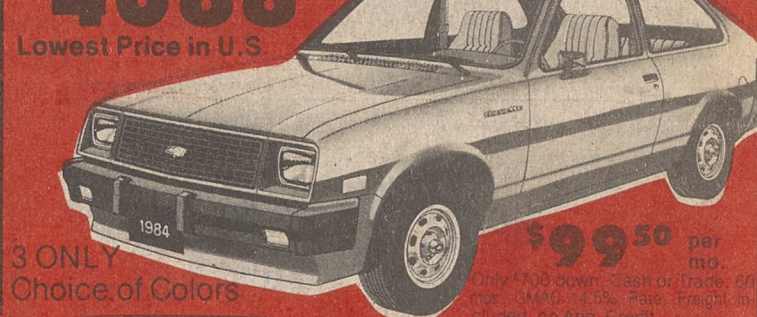

TODAY'S CHEVROLET

Highest Gas Mileage by any Car in America!

WE REALLY DO GIVE MORE FOR YOUR TRADE-IN...AND TAKE LESS FOR OUR NEW CARS!

BRAND NEW 1985 CHEVROLET IMPALA 4 DR.

BEST "BIG CAR" VALUE IN NORTH CAROLINA.
Air-Conditioned • AM/FM Radio • WSW • Tinted Glass • Much More!
See to Believe
\$9488
Sale
Stock #3253

WITH NEW
4.3 Liter
V-6 Engine

WE FINANCE

BRAND NEW... '85 MONTE CARLO

Loaded
\$9786*
New...4.3 Liter V-6
NO DOWN PAYMENT
12% GMAC Lease Rate, 48 mos., 72,000 Miles Avg. 1st and Security Dep. in Adv. on Approved Credit.

Choice of Colors

3184 and others

BRAND NEW CHEVY CHEVETTE - 3DR.

Since introduced in 1975, logged over 110 billion miles...99% still on the road.
\$4688*
Lowest Price in U.S.

3 ONLY
Choice of Colors

\$9950 per mo.
Only \$100 down, cash or trade in. 14.5% GMAC Rate, 60 mos. on App. Credit.