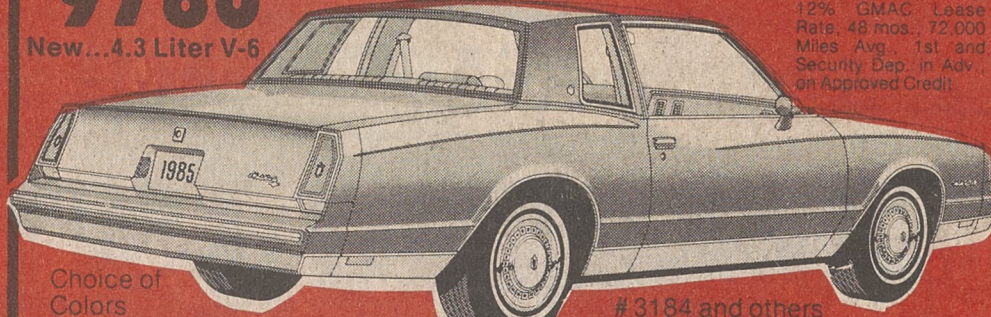

2-Doors
AND
4-Doors

Built in Japan
by ISUZU
Exclusively for
CHEVROLET!

Special INTRO PRICE
(thru Sat. only!)
\$5986*

2 WAYS TO SAVE \$128 per mo. 48 mos., 12% GMAC Lease Rate, 72,000 Miles Avg. on App. Credit. Includes Freight. **\$144** per mo. \$500 down, cash or trade, 14.5% GMAC Rate, 60 mos. on App. Credit. Includes Freight.

TODAY'S CHEVROLET

Highest Gas Mileage by any Car in America!

WE REALLY DO GIVE MORE FOR YOUR TRADE-IN...AND TAKE LESS FOR OUR NEW CARS!

BRAND NEW 1985 CHEVROLET IMPALA 4 DR.

BEST "BIG CAR" VALUE IN NORTH CAROLINA.
Air-Conditioned • AM/FM Radio • WSW • Tinted Glass • Much More!
See to Believe
\$9488
Sale
Stock #3253

WITH NEW
4.3 Liter
V-6 Engine

WE FINANCE

BRAND NEW... '85 MONTE CARLO

Loaded
\$9786*
New...4.3 Liter V-6
NO DOWN PAYMENT
12% GMAC Lease Rate, 48 mos., 72,000 Miles Avg. 1st and Security Dep. in Adv. on Approved Credit.

Choice of Colors

3184 and others

BRAND NEW CHEVY CHEVETTE - 3DR.

Since introduced in 1975, logged over 110 billion miles...99% still on the road.
\$4688*
Lowest Price in U.S.

3 ONLY
Choice of Colors

\$9950 per mo.
Only \$100 down, cash or trade in. 14.5% GMAC Rate, 60 mos. on App. Credit.