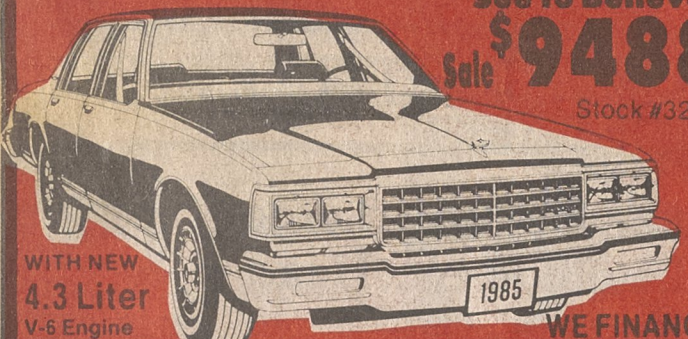

HERE NOW!
Ready to go!

...the **NEWEST** member of the CHEVROLET family...

CHEVROLET Spectrum...1985

... the Sporty New CHEVY for Every Day Driving!

The Sporty New Chevys...with Front Wheel Drive...and all the goodies...at prices you'll love! Made by a sister company in Japan, a big plant owned by GM...with outstanding quality, handling and performance! Unusual in cars this size...and this price!

2-Doors
AND
4-Doors

Built in Japan
by ISUZU
Exclusively for
CHEVROLET!

Special INTRO PRICE
(thru Sat. only!)
\$5986*

2 WAYS TO SAVE \$128 per mo. 48 mos., 12% GMAC Lease Rate, 72,000 Miles Avg. on App. Credit. Includes Freight. **\$144** per mo. \$500 down, cash or trade, 14.5% GMAC Rate, 60 mos. on App. Credit. Includes Freight.

TODAY'S CHEVROLET

Highest Gas Mileage by any Car in America!

WE REALLY DO GIVE MORE FOR YOUR TRADE-IN...AND TAKE LESS FOR OUR NEW CARS!

BRAND NEW 1985 CHEVROLET IMPALA 4 DR.

BEST "BIG CAR" VALUE IN NORTH CAROLINA.
Air-Conditioned • AM/FM Radio • WSW • Tinted Glass • Much More!
See to Believe
\$9488
Sale
Stock #3253

Choice of Colors

3184 and others

BRAND NEW CHEVY CHEVETTE - 3DR.

Since introduced in 1975, logged over 110 billion miles...99% still on the road.
\$4688*
Lowest Price in U.S.

3 ONLY
Choice of Colors

\$9950 per mo.
Only \$100 down, cash or trade in. 14.5% GMAC Rate, 60 mos. on App. Credit.