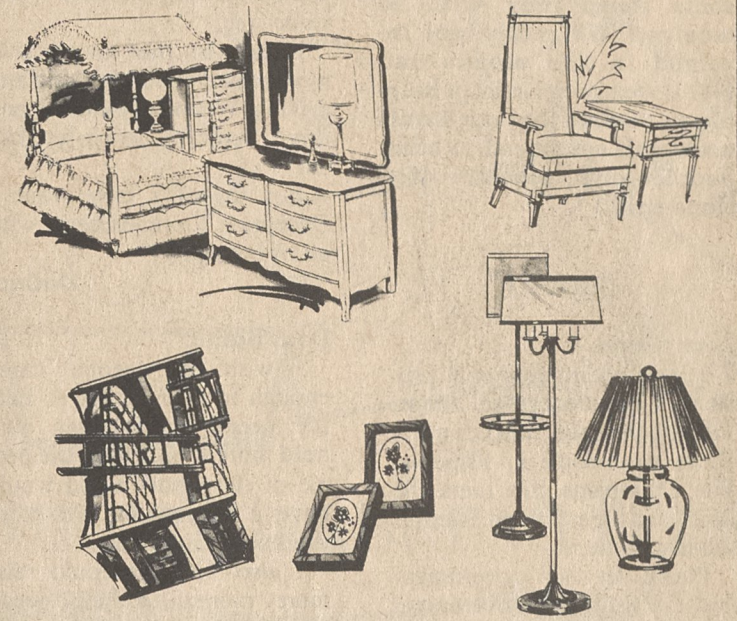

1/2 PRICE

Entire Stock

SEALY BEDDING

All Sizes

1/2 Price

KITCHENAID
Dishwashers
And Disposals

Gibson
Electric Range Refrigerator

PILOT
AUDIO SYSTEMS

RCA
Also V.C.R.'s
RCA 25" diagonal XL-100 color console

RCA ColorTrak

RCA 13" diagonal

ALL APPLIANCES
TV'S and STEREO'S

Wholesale COST
Plus Freight

DELIVERY OPTIONAL

TIMMS Furniture

909 GROVER ROAD
KINGS MOUNTAIN, N. C. 28086
PHONE 739-5656