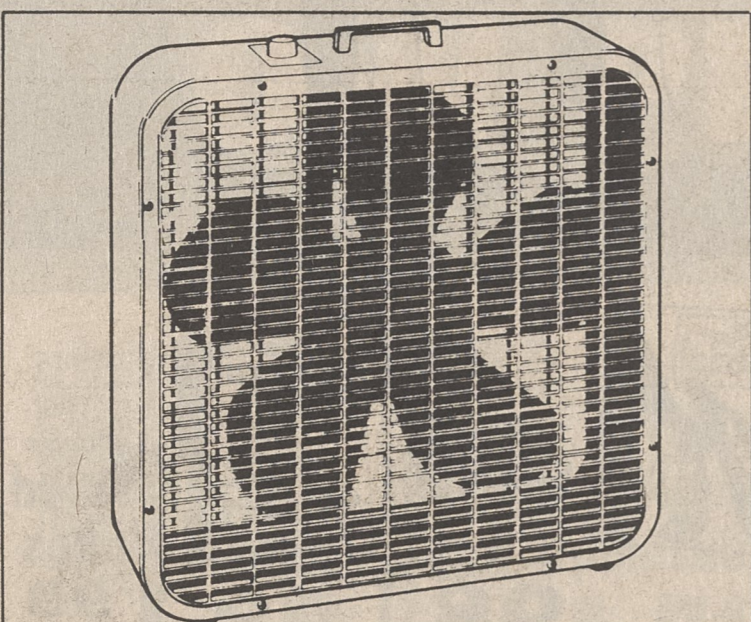

**1.22** each  
Ladies' Love Pat Briefs of 92% DuPont stretch nylon/5% cotton/3% DuPont Lycra™ spandex. Sizes 4-7. White and assorted colors.

**1.99** each  
Men's Fruit of the Loom™ Pocket T-Shirt for his active side. 100% cotton knit. Choose navy, grey, blue or red. Sizes S-XL.

**17.99**  
Lakewood 20" Portable Electric Breeze Box Fan has 3 speeds with rotary dial control switch. Heavy gauge steel cabinet and convenient carrying handle. #P-223

**29.99** Your Choice  
Gran Prix AM/FM Portable Stereo Cassette Player has AC/DC operation and twin speakers. #845  
Soundesign Wall Desk Phone has memory dial. #7364