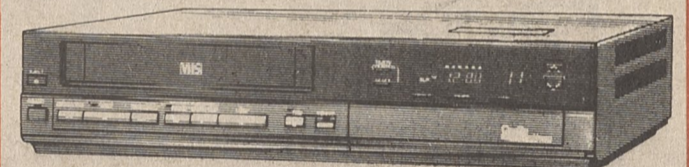

Payments As Low As

\$12⁰⁰ Per Mo.

Consoles

Payments As Low As

\$26⁰⁰

Per Month

VCRs

It's all here! The ultimate in video sight and sound with an endless list of features designed to put the exciting world of video at your fingertips! Built-in broadcast stereo/SAP, VHS Hi-Fi Stereo sound, enhanced HQ video circuitry, 37 function wireless remote control, 4 video head design, 3 week/8 event programmable timer with on-screen program display, 93 channel electronic tuning and lots more!