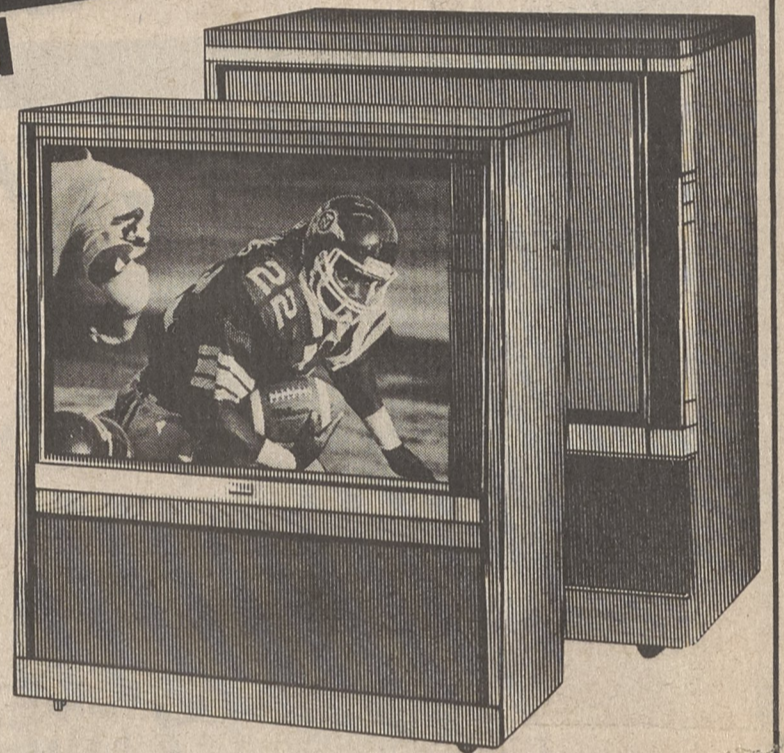

Satellite Systems

SAVE UP TO

\$1000

Payments As Low As

\$64⁰⁰ Per Mo.

FREE!

with the purchase of either of these
Curtis Mathes Big Screen TV's

Portables

Payments As Low As

\$12⁰⁰ Per Mo.

Consoles

Payments As Low As

\$26⁰⁰

Per Month

VCRs

It's all here! The ultimate in video sight and sound with an endless list of features designed to put the exciting world of video at your fingertips! Built-in broadcast stereo/SAP, VHS Hi-Fi Stereo sound, enhanced HQ video circuitry, 37 function wireless remote control, 4 video head design, 3 week/8 event programmable timer with on-screen program display, 93 channel electronic tuning and lots more!