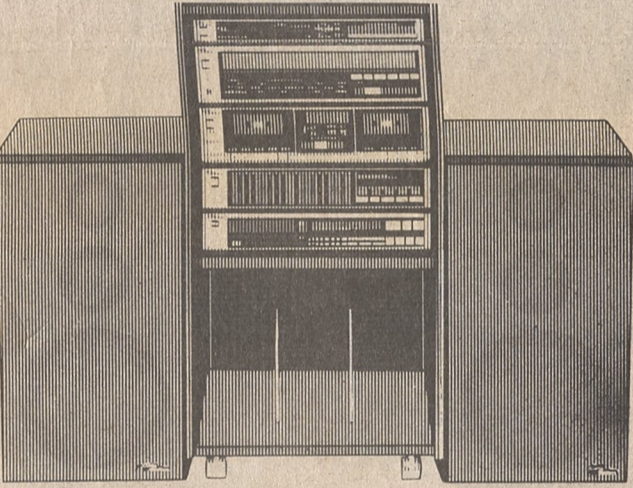

Curtis Mathes
SHELBY

- No Money Down
- No Payment Until Nov.
  Or If You Prefer
- 90 Days Same As Cash

TRUCKLOAD SALE

Sale Ends Saturday, August 23rd

Stereos

Payments As Low As

$22⁰⁰ Per Mo.

FREE DELIVERY & INSTALLATION

Satellite Systems

SAVE UP TO

$1000

Payments As Low As

$64⁰⁰ Per Mo.

FREE!

with the purchase of either of these
Curtis Mathes Big Screen TV's

Portables

Payments As Low As

$12⁰⁰ Per Mo.

Consoles

Payments As Low As

$26⁰⁰

Per Month

VCRs

It's all here! The ultimate in video sight and sound with an endless list of features designed to put the exciting world of video at your fingertips! Built-in broadcast stereo/SAP, VHS Hi-Fi Stereo sound, enhanced HQ video circuitry, 37 function wireless remote control, 4 video head design, 3 week/8 event programmable timer with on-screen program display, 93 channel electronic tuning and lots more!

**208 FREE
MOVIE RENTALS**
With The Purchase Of Any VCR

Payments As Low As

$21⁰⁰

Per Month

$50.00 REBATE ON ALL CONSOLES & VCR'S

HURRY! TRUCKLOAD PRICES FOR A LIMITED TIME ONLY!

Curtis Mathes
HOME ENTERTAINMENT CENTER
A little more expensive... but worth it.

18% To 24% APR - 36 Mos. To 48 Mos.

CALL US NOW AT
482-2407

611 S. Lafayette St.,
SHELBY

HOURS: Monday-Friday 9:00-6:00
Saturday 9:00-5:00