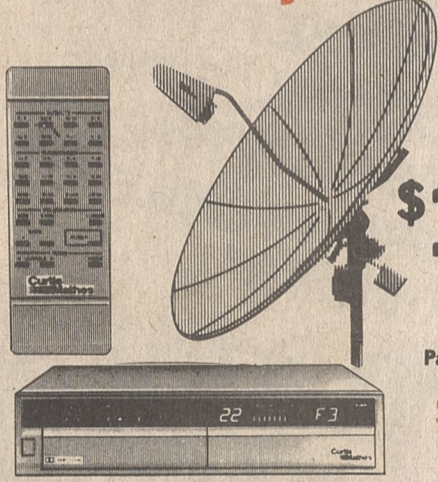

Curtis Mathes
SHELBY

- No Money Down
- No Payment Until Nov.
Or If You Prefer
- 90 Days Same As Cash

TRUCKLOAD SALE

Sale Ends Saturday, August 23rd

Stereos

Payments As Low As

\$22⁰⁰ Per Mo.

FREE DELIVERY & INSTALLATION

Satellite Systems

SAVE UP TO

\$1000

Payments As Low As

\$64⁰⁰ Per Mo.

FREE!

with the purchase of either of these
Curtis Mathes Big Screen TV's

Portables

Payments As Low As

\$12⁰⁰ Per Mo.

Consoles

Payments As Low As

\$26⁰⁰

Per Month

VCRs

It's all here! The ultimate in video sight and sound with an endless list of features designed to put the exciting world of video at your fingertips! Built-in broadcast stereo/SAP, VHS Hi-Fi Stereo sound, enhanced HQ video circuitry, 37 function wireless remote control, 4 video head design, 3 week/8 event programmable timer with on-screen program display, 93 channel electronic tuning and lots more!