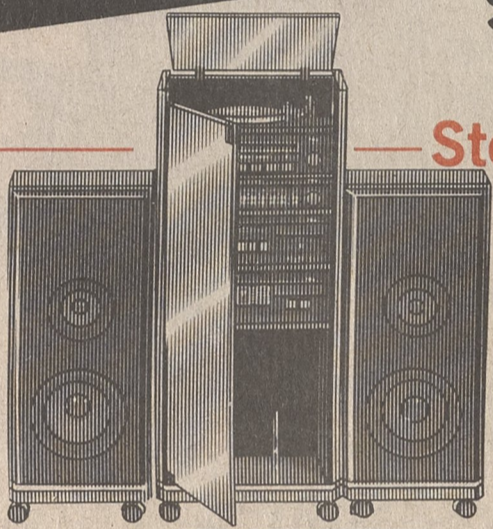

TRUCKLOAD SALE

Sale Ends Saturday, August 23rd

Stereos