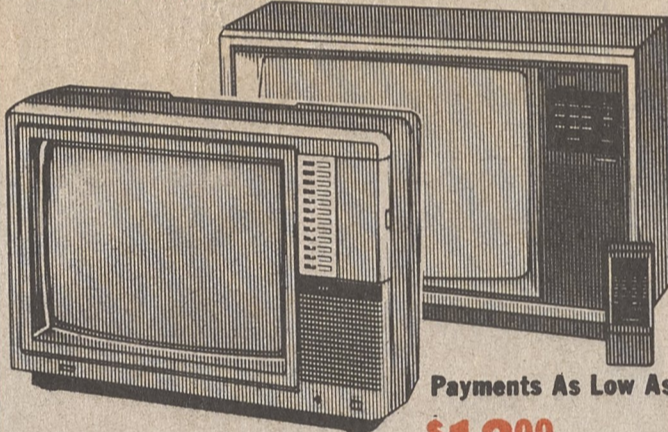

Satellite Systems

SAVE UP TO

\$1000

Payments As Low As

\$64⁰⁰ Per Mo.

FREE!

with the purchase of either of these
Curtis Mathes Big Screen TV's

Portables

Payments As Low As

\$12⁰⁰ Per Mo.

Consoles

Payments As Low As

\$26⁰⁰

Per Month

VCRs

It's all here! The ultimate in video sight and sound with an endless list of features designed to put the exciting world of video at your fingertips! Built-in broadcast stereo/SAP, VHS Hi-Fi Stereo sound, enhanced HQ video circuitry, 37 function wireless remote control, 4 video head design, 3 week/8 event programmable timer with on-screen program display, 93 channel electronic tuning and lots more!