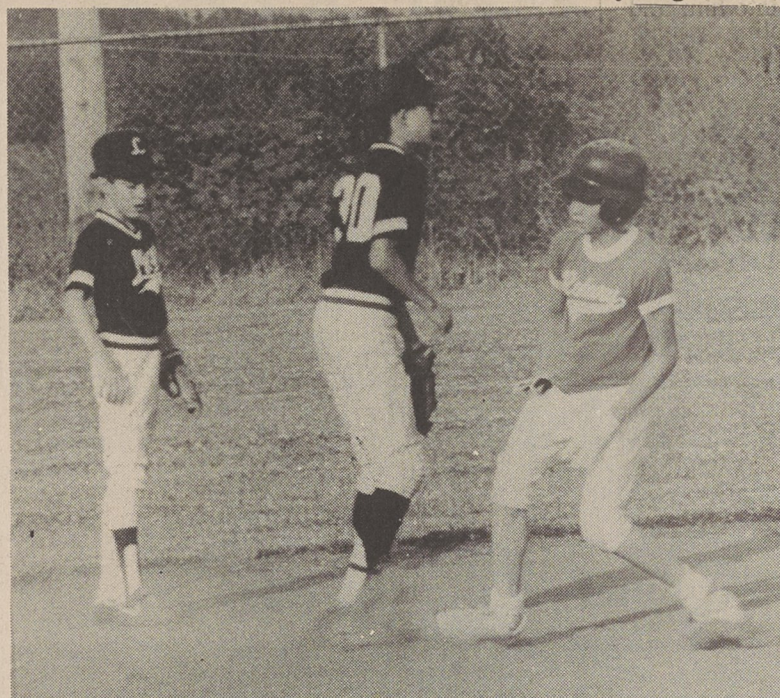

These five—including one from Charlotte, two from California, one from New York and one from Texas, made it to Shelby but ran out of air shortly after beginning the return trip.

For several minutes, they circled above the Westmoreland farm near the North-South Carolina line, and then touched down in a huge, green pasture on Highway 216.

"There was a lot of thermal activity that stopped us," explained Moser. "It got too cold. The weather just pooped out on us."

One of the pilots that went down in Westmoreland's pasture was Doug Jacobs of New York, who was the contest leader.

"As it turned out, none of us were hurt, either physically or as far as the contest was concerned," said Moser. "You have to go a minimum of 60 miles for the day to be counted and none were able to do that."

But last weekend in College Park, Ga., he said

**SAFE ON ERROR** - Bobby Peterson of Rotary hustles into second base after gaining life on an error in Monday's Dixie Youth Major League baseball game against the Lions at Jake Early Memorial Park.