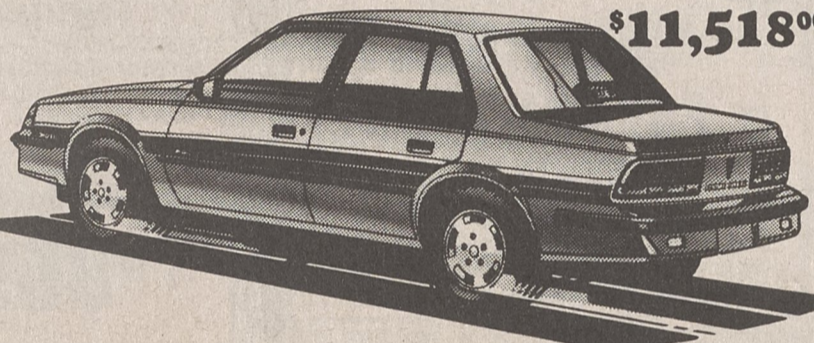

## 1988 PONTIAC LEMANS COUPE

STOCK NUMBER P-705

LIST  
\$9658<sup>00</sup>

**\$7,824<sup>98</sup>**

Air Conditioned, Power Steering, Front and Rear Floor Mats

## 1988 PONTIAC SUNBIRD SEDAN

STOCK NUMBER P-728

LIST  
\$11,518<sup>00</sup>

**\$9,993<sup>51</sup>**

Power Door Locks, Turbo Wheels, Mats, Air, Automatic Transmission, Rear Defogger, Cruise Control, Tilt Wheel, Sport Mirrors, Power Steering

## 1988 CADILLAC SEDAN DEVILLE

STOCK NUMBER C-390

LIST  
\$25,348<sup>00</sup>

**\$20,858<sup>77</sup>**

Cotillion White, Dark Blue Prima Cloth, 55/45 Seat, Power Seat, Power Windows, Power Door Locks, Wire Wheel Covers, AM/FM Stereo Seek and Scan Display With Cassette.

## 1988 BUICK CENTURY SEDAN

STOCK NO B-910  
LIST \$14,274.00

**\$11,786<sup>54</sup>**

Air, Cassette, 55/45 Seats, Cruise, Defogger, Tilt Wheels, Floor Mats, Pulse Wipers, Moulding