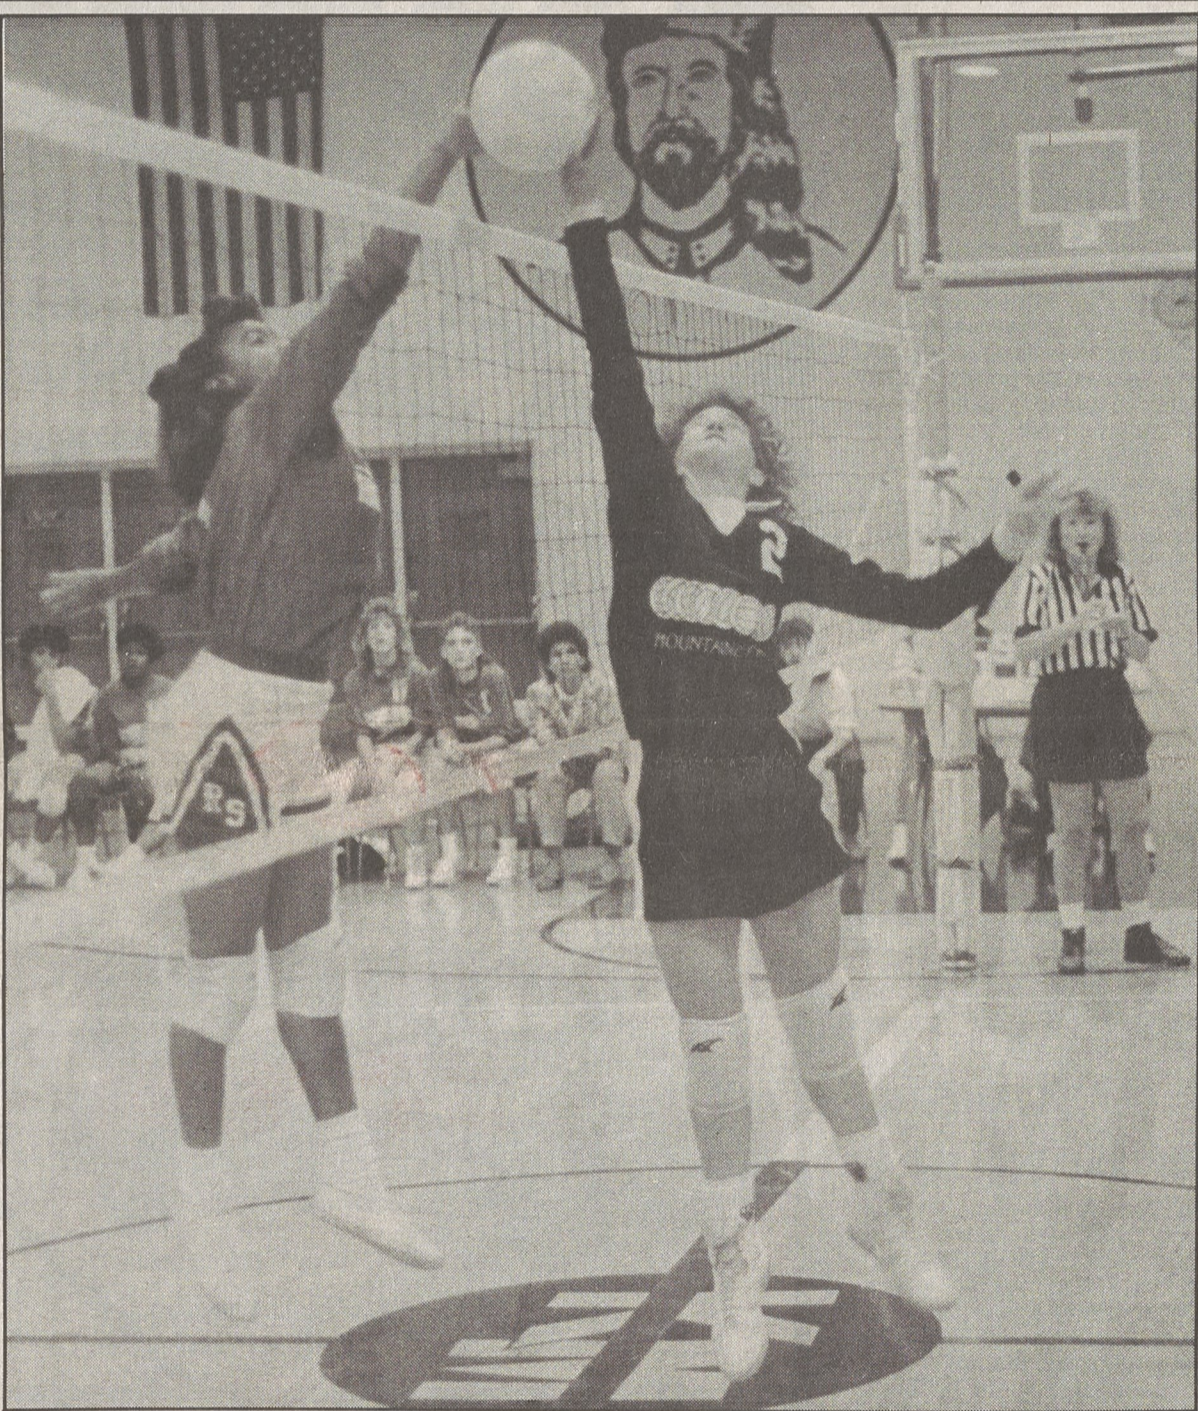

Strong Net Play

Kings Mountain All-Conference standout Tessie Ruff (2) blocks a spike attempt by an unidentified R-S Central player in championship match of Southwestern 3-A Conference volleyball tournament Saturday night at the KMHS gym. The KM ladies won in five sets to add the tournament championship to their regular season crown.

Smith Player Of Year

Kings Mountain High placed four players on the All-Southwestern 3-A Conference volleyball team which was announced today, and for the fourth year in a row the Lady Mountaineers produced the conference coach and player of the year.

Carmen Smith, a junior standout, was selected by the league's coaches as the Player of the Year and Coach Diana Bridges was named Coach of the Year for the fourth time in her five seasons as coach. She has an 87-25 record at KM.

Smith follows Susie Moore, Regina Brown and Jennifer Boheler as Players of the Year from KMHS.

Other KM players on the all-star team were juniors Tessie Ruff and Velma Degree and senior Robin Watterson.

The four all-league choices, and many other outstanding players, led the KM ladies to an unbeaten regular season and the SWC regular season and tournament titles. The KM ladies have won the conference title three of the past four years and have participated in the state playoffs each of the past four years.

Smith and Ruff have started for Coach Bridges since their freshman year at Kings Mountain Junior High. Smith was named to all-star teams at summer volleyball camps at Clemson and N.C. State.

"She's a very hard worker," said Coach Bridges. "She was the setter for our local team which won the North Carolina State Games this past summer. She had a very good season this year and developed into a strong hitter. She's always been an outstanding setter for us. She's dedicated to the sport and wants to play college volleyball."

Ruff is also a strong setter and hitter for the KM team. "She's had an exceptional season," Bridges

Homecoming Big Game For KMHS

Kings Mountain's Mountaineers hope to stay in the running for a state playoff berth Friday when they host R-S Central's Hilltoppers in their annual homecoming game at John Gamble Stadium.

Kickoff is at 8 p.m. Prior to the game, members of the homecoming court will be introduced. The queen will be crowned at halftime.

The Mountaineers take a 1-2 Southwestern 3-A Conference record and 3-3 overall mark into the contest. R-S Central is 2-1 in the conference and 2-2 overall. The Hilltoppers dropped their first SWC game last week to Shelby, 21-7.

The Hilltoppers will bring a big team to Gamble Stadium and KM Coach Dennis Hicks says the Mountaineers will have to play well for four full quarters.

"In terms of size, they're very comparable to Burns," said Coach Hicks. "They have two offensive tackles who weigh 250 pounds apiece and they have three men in their 50-defensive front that weigh 280, 240 and 250. Their fullback is over 200 pounds and has a lot of speed and quick feet, and is a very aggressive runner."