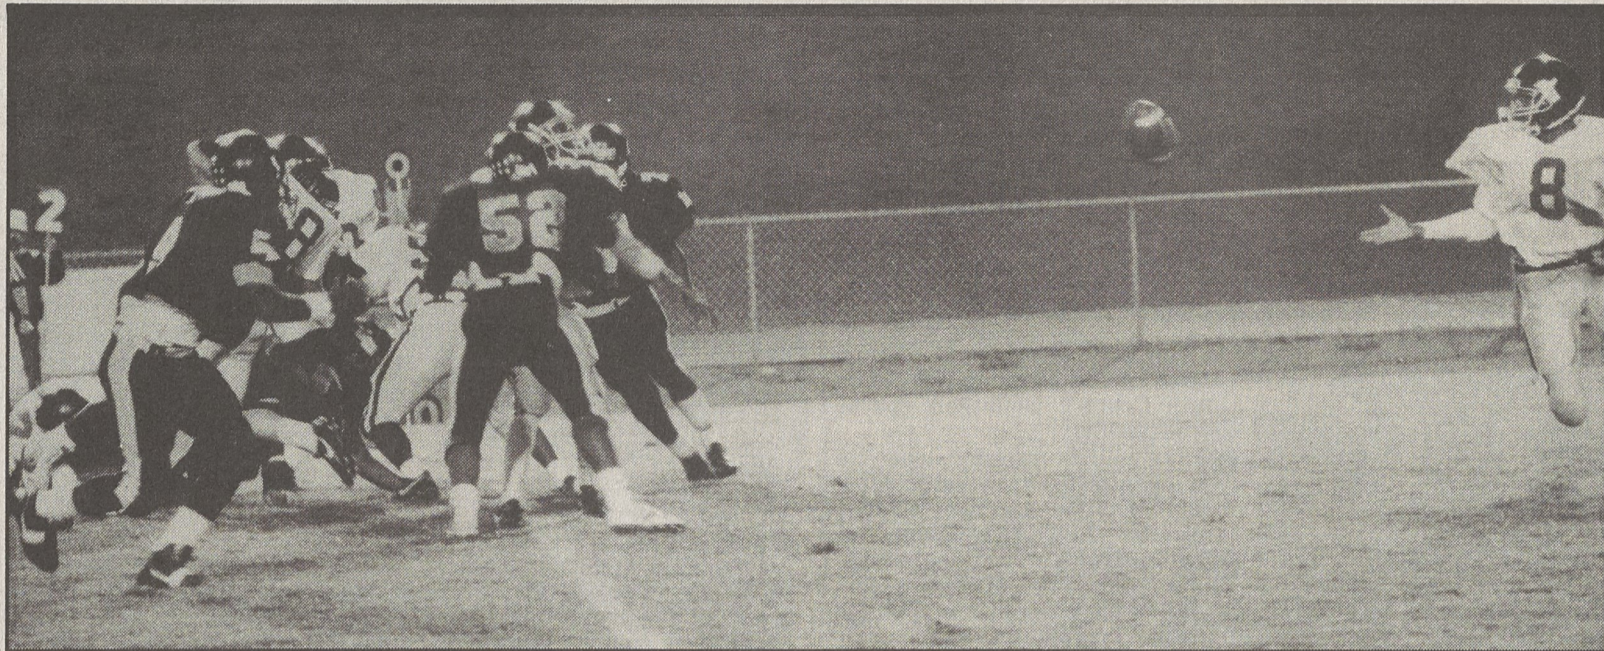

Bell scored from four yards out and McDaniel booted the PAT to give KM a 42-0 lead early in the third quarter, and reserve quarterback Timmy McClain scored from two yards out to close out the scoring with 10 minutes remaining.

Turn To Page 7-B

THE YARDSTICK

	CH	KM
First downs	6	16
Yds. Rushing	47	187
Passes	2-4-0	
Passes	3-15-0	2-4-0
Yds. Passing	32	91
Fumbles Lost	1	2
Yds. Penalized	60	25

Score by quarters:	T
CH	0 0 0 0-0
KM	13 22 7 6-48

Scoring:
KM - Ross 92 kickoff return (McDaniel kick)
KM - Bell 2 run (Kick failed)
KM - Ross 79 - pass from Hollifield (Kick failed)
KM - Ross 12 - pass from Hollifield (Bell run)
KM - Bell 10 - run (Bell run)
KM - Bell 4 - run (McDaniel kick)
KM - McClain 2 - run (Kick failed)

RUSHING
KM - Deaton 19-99, Bell 13-67, Lockhart 5-19, McClain 6-7, Hollifield 1(-5), CH - Daniel Deck 15-49, James Watkins 8-28, Gevin Phillips 2(-14), Todd Bomer 9(-16).

PASSING
KM - Hollifield 2-4-0-91; C - Bomer 3-13-0-32, Phillips 0-2-0-0.

RECEIVING
KM - Ross 2-91, C - Parry 1-27, Hawkins 1-11, Caffell 1(-6).

Photo by Gary Stewart

Trojan Pitch

Kings Mountain's defense (in black) closes in on Chase quarterback Todd Bomer but Bomer pitches back to Daniel Deck (8) in Southwestern 3-A Conference football action Friday night at KM's

John Gamble Stadium. Mountaineers won 48-0 to break a two-game losing streak. The Mounties host R-S Central in homecoming action Friday at 8 p.m.

Volleyball Team Wins Tournament

Kings Mountain High's girls volleyball team, which earlier in the week had completed an unbeaten regular season for its third Southwestern 3-A Conference title in the past four years, whipped a strong R-S Central team 9-15, 15-11, 15-4, 11-15, 15-7 Saturday night at the KMHS gym to win the conference tournament.

Coach Diana Bridges' team, which is now 21-1 overall, will enter state tournament action for the fourth straight year on October 18 against the number three team from the Big Six 3-A Conference. The match will be played at KMHS and the time will be announced later.

Kings Mountain had early leads of 4-0 and 9-5 wiped out in the opening set of the championship match as R-S came back to win 15-9 behind some strong play around the nets.

R-S blazed out to an early lead in the second set but the KM ladies came back behind some strong net play by Adrienne Woods and Velma Degree, and good all-around play by Tessie Ruff, Carmen Smith, Suzette Feemster and others to win 15-11 and tie the match. Ruff's point off a serve tied the score at 10-all and Woods scored three of the final five points to give KM the win.

R-S battled back in the fourth set to win 14-11 and tie the match. Kings Mountain led 2-1 early but R-S continuously broke the KM serves to stay on top. The match was tied six times, the last time at 10-all.

Kings Mountain fell behind 2-0 in the fifth and deciding game but Ruff served four straight points to make it 4-2 and Adrienne Woods sparked a string of five straight points which gave KM a 9-3 lead which R-S could not overcome.

Kings Mountain opened tournament action last Thursday with a 15-5, 15-5 victory over Shelby. Watterson scored seven straight points to give KM a 7-2 lead in the first game and Ruff and Juli McRae also played well.

Ruff's strong serves put KM on top 5-0 in the second game and Adrienne Woods scored six straight points as the KM ladies built an 11-5 lead.