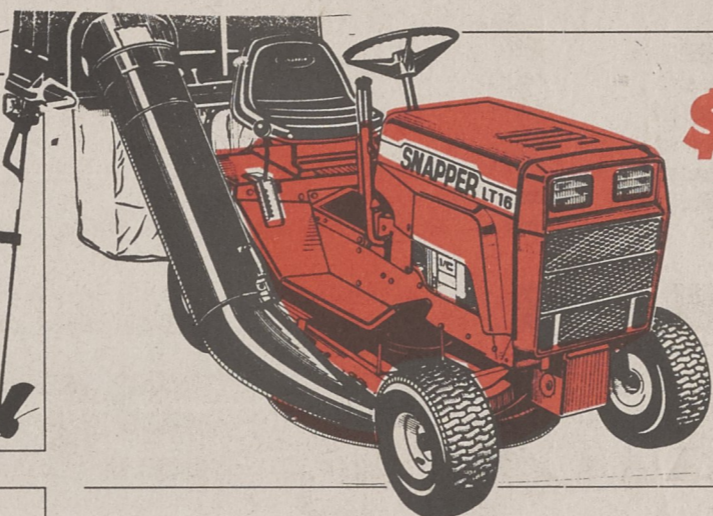

Get at least **$20** Maybe more

Trade Allowance

Buy any curved shaft Snapper trimmer at regular retail price and save by trading in your old trimmer, blower or mower. Get comfort and versatility with a new Snapper trimmer.

Get at least **$30** Maybe more

Trade Allowance

Buy a Snapper straight shaft trimmer at regular retail price and save by trading in your old trimmer, blower or mower. Whip your lawn into shape with a top-of-the-line Snapper trimmer.