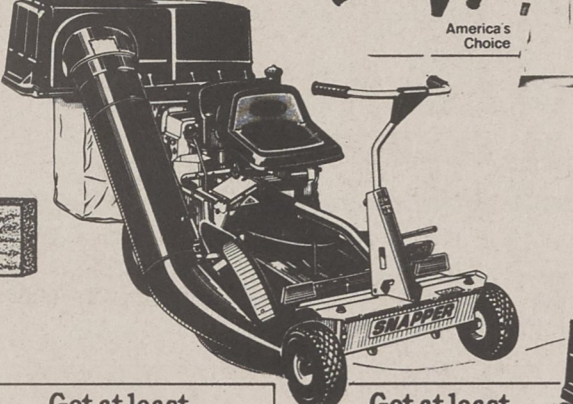

SNAPPER Field Day

WADA Live Remote
10AM-2PM
Saturday
Free Hot Dogs
& Drinks
Free Prizes

Snapper String
Trimmer Drawing

7.85% Financing Available by
Capital Credit of Shelby

A Snapper Dealer Will Be Present To
Answer Any Questions.

10 A.M. Until 2 P.M.

Get at least **$150** Maybe more

Trade Allowance

*Not applicable on model 25066