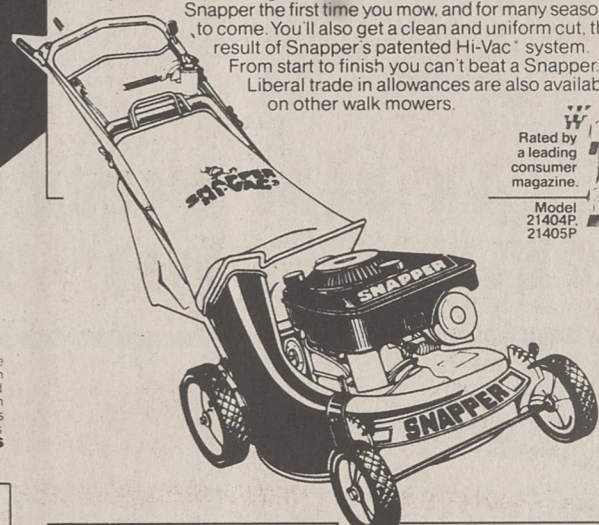

14 DAY MONEY BACK GUARANTEE

Great performance or your money back.

Get at least **$60** Maybe more

Trade Allowance

Cash in on that old mower now when you buy any Snapper 4 or 5 hp walk mower at regular retail price. You'll feel the quality of a Snapper the first time you mow, and for many seasons to come. You'll also get a clean and uniform cut, the result of Snapper's patented Hi-Vac system. From start to finish you can't beat a Snapper. Liberal trade-in allowances are also available on other walk mowers.

Rated by a leading consumer magazine.

Model 21404P 21405P