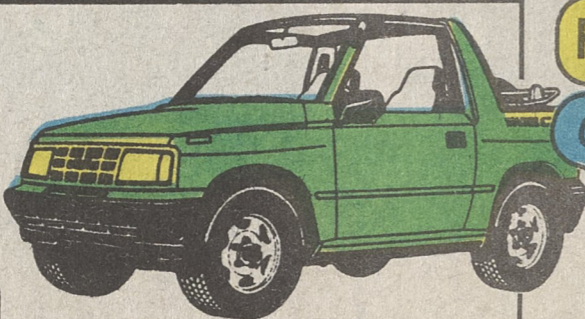

**1992 CHEVY S-10 TRUCKS**

**WE GOT 'EM  
18 IN STOCK \$750 CASH BACK  
ALL EQUIPPED, NOT STRIPPED**

V-6, Overdrive Transmission, Power Steering, Anti-Lock Brakes, Factory Air, Tahoe Equipment Pkg., Chrome Bumpers, White Letter Tires, Rally Wheels Moulding Pkg., Custom Cloth Interior, AM/FM Stereo Cassette, Tinted Glass

EPA Mileage Estimates  
46 MPG City  
50 MPG Hwy

**BRAND NEW  
1992 GEO METRO**

Equipped, Not Stripped, 5 Speed Overdrive Transmission, AM/FM Stereo Cassette, Digital Clock. Factory Air.

**\$7970** AFTER \$500 CASH BACK

**BRAND NEW  
1992 GEO  
TRACKERS**

**NOW UP TO  
\$1000  
FACTORY CASH BACK**

CONVERTIBLES  
2x2's! 4x4's! Hard Tops!

**FIRST TIME BUYERS**

**COLLEGE GRADUATES**

**NO ADD STICKERS**

**NO GIMMICKS**

**MILITARY PROG. AVAIL.**

**\$3995!**

**1985 DODGE D150**

Short wheel base, camper shell, new paint, new tires, 74,000 miles.

**\$3995!**

**1985 FORD CROWN VICTORIA**

Automatic transmission, V-8 engine, air conditioning, power steering, power brakes, AM/FM stereo cassette, power windows, power door locks, cruise control, tilt, split front seat.