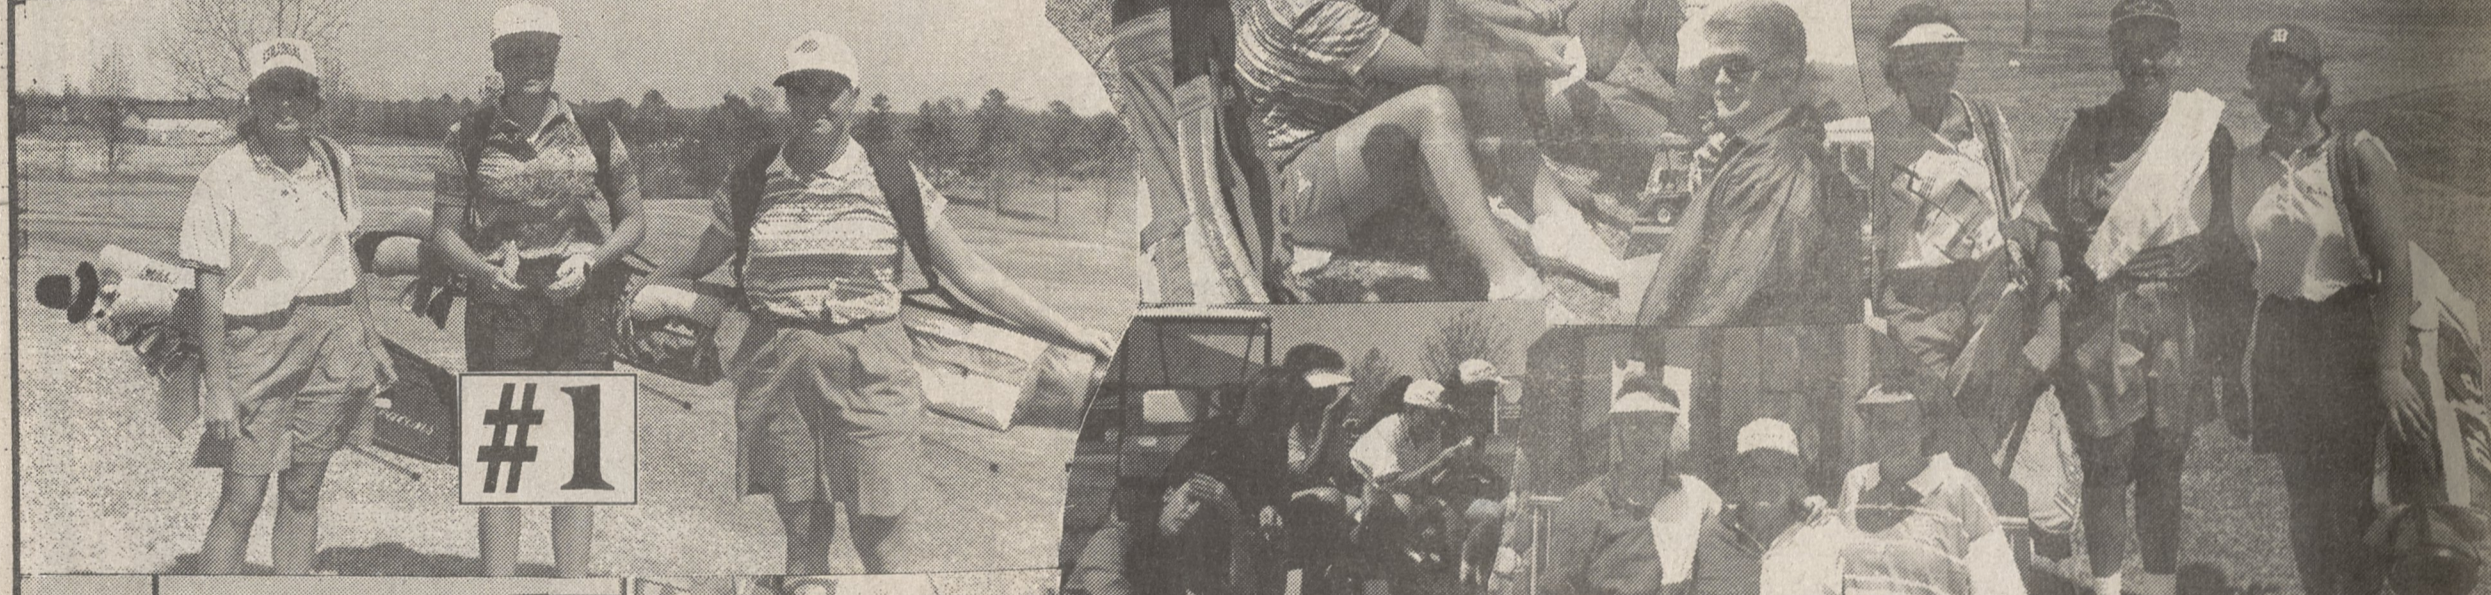

Texas #1

Scenes From
The
Collegiate Invitational
Women's Golf Tournament
held at
Woodbridge Golf Links
Kings Mountain, NC
Friday, Saturday, Sunday
April 9th, 10th, 11th
1993

NORTH CAROLINA
PLAYERS
1. KIMBERLY BYHAM
2. JESSIE BISHARD
3. MEREDITH QUIMBY
4. JESSICA WOOD