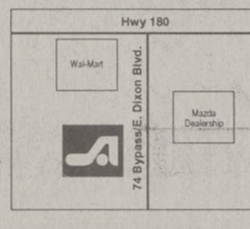

NEW LOCATION

Shelby, NC
1850 East Dixon Blvd.
(704) 480-7400
Hours: M - F 8 - 6
Sat 10 - 4

Chester, SC
(803) 581-5505

Lincolnton, NC
(704) 732-8611

NOW OPEN:
Wadesboro, NC
Anson Station
1009 E. Caldwell
(704) 694-7050
Hours: M - F 10 - 7
Sat 10 - 4

Home Improvements of the HIGHEST QUALITY at the MOST AFFORDABLE PRICES!

ALUMINUM PRODUCTS

Attractive & Affordable

Protect Your Home & Automobile

- SUNROOMS & SCREENROOMS •
- ALUMINUM WINDOW AWNINGS •
- DOOR & ENTRY COVERS •
- PORCH & DECK COVERS •
- PATIO & SIDEWALK COVERS •
- STORM DOORS & WINDOWS •
- CUSTOM BUILT DECKS & PORCHES •