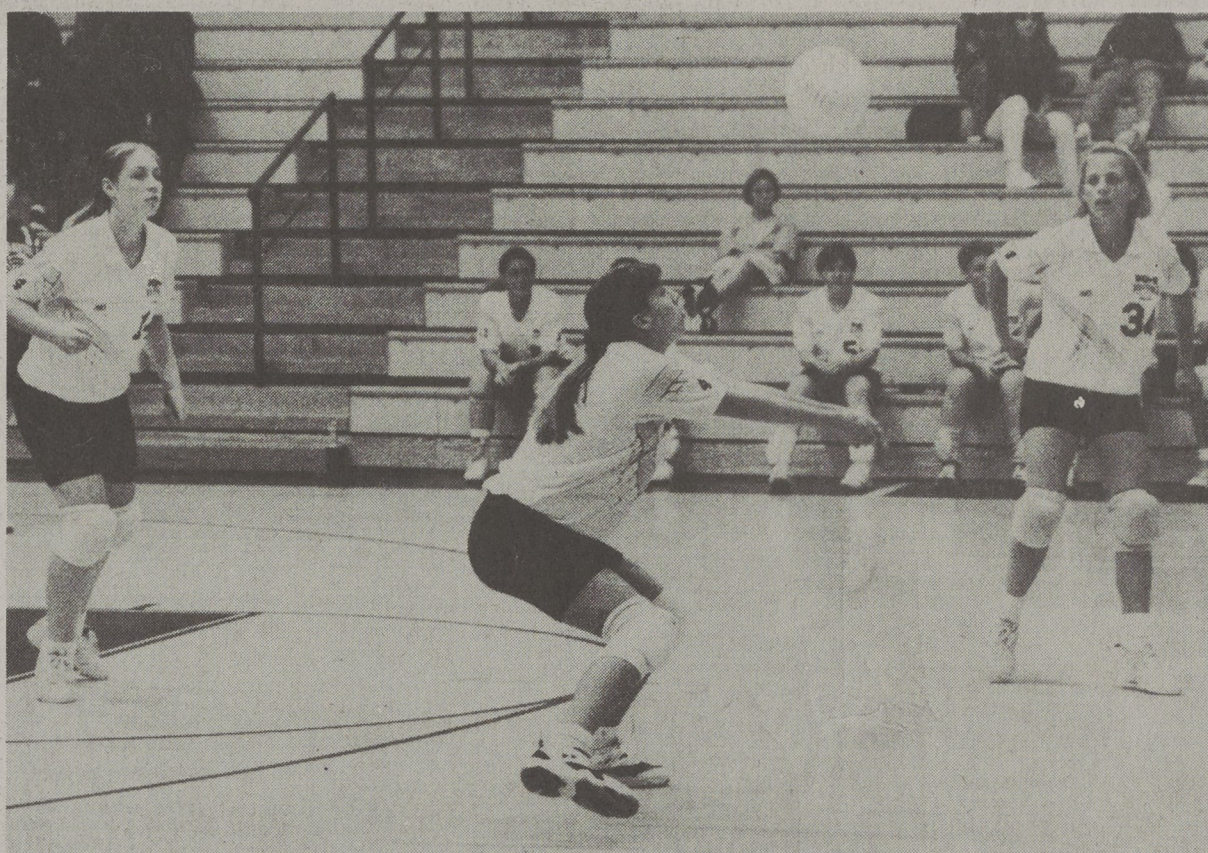

KM Eye Clinic is undefeated. They defeated Creative Touches 5-0 behind goals by Jenni Wilson and Katie Bennett and a hat trick from Lesley Potter. KM Eye also defeated Lackey-Blue 3-0 with two goals from Stephanie Edwards and one from Lesley Potter. Strong defensive efforts were made by Molly Hamrick, Hannah McDaniel and Sarah Propst.

In boys under 10 action, Hoechst Celanese defeated Shelby Children's Clinic 2-0. Josh Day scored for HC. They lost to Thomas 5-1. John Bryant scored in that game and Tommy Davis gave a good defensive effort.

Fasco was defeated by Centura Bank 6-1. Fasco's goal was by Matt Smith.

In boys under 8, Shuford Heating was defeated by Bridges Tilbert and Foster 4-1. Zach Putnam scored for Shuford.

In girls under 9, PSU lost 7-0 to Cordell Clinic but tied BB&T 1-1. Katie Cooke scored that goal and Emily Edwards and Blair Heffner stood out on defense.

In under 6, Fitch Body lost 6-2 to Keeter Ford with goals by Ben Galloway and Seth Walters.

Most games are played on Tuesdays and Thursdays at Davidson Park in Kings Mountain.

GWU women's soccer team blanks Newberry

BOILING SPRINGS - Sophomore Michelle Davidson scored 45 seconds into the game en route to her first collegiate hat trick as Gardner-Webb walloped Newberry 6-0 Monday.

Liz Coates, Lori Burris and Kristen Lott also scored for Gardner-Webb, which improved to 5-5.

Sophomore Shana Sizemore (4) returns a serve for Kings Mountain High's girls volleyball team in Monday's match with North Gaston at the KMHS gym. The Lady Mountaineers won to pull into a tie for first place in the Southwestern 3-A Conference.

KM spikers beat Wildcats to gain share of SWC lead

Kings Mountain High's girls volleyball team moved into a tie for first place in the Southwestern 3-A Conference Monday with a 15-6, 15-4, 15-6 victory over North Gaston.

The Lady Mountaineers were scheduled to end their regular season Wednesday at Burns against Burns and East Rutherford. The SWC tournament will be played next week.

Kings Mountain, the perennial SWC champion, had to forfeit its match to North Gaston earlier in

the season. After defeating the Wildcats, KM found it had used an ineligible player and reported the matter to North Gaston and state officials.

If Kings Mountain and North Gaston are still tied for first after regular season play, the team that advances the farthest in the SWC tournament will draw the SWC's top seed for the upcoming state playoffs.

The Lady Mountaineers were charged up and ready to go in Monday's home match. Before a

huge Senior Night crowd they rebounded from an early 3-0 deficit in the first game to easily defeat the Wildcats.

"I thought the whole team played very well," said Coach Diana Bridges. "I was really pleased with the effort."

Prior to the game, the school honored its senior players and their parents. Seniors included captains Tina and Tami Welch, Misty Smith, Jessica Koeger, Patricia Freeman, Autumn Edsall and Katie Benton.

Thunder and Lightning still share lead

Thunder and Lightning subsided somewhat but still managed to hold onto their share of first place in Mixed Duckpin Bowling League action Thursday night at Dilling Heating.

Both teams divided their games, Thunder with the Moose Heads and Lightning with the Alley Rats. Their records are now 20-12, followed by the Moose Heads at 16-16 and the Rats at 8-24.

John Dilling's 166 line and 378 set led the Moose Heads against Thunder. Ronnie Scruggs was the

biggest crack of Thunder with a 117 line and 312 set.

The biggest rat at the alley was Allen Myers who bowled a 142 line and 353 set. Tommy Barrett had a pair of 119 games and a 346 set for Lightning.

In Tuesday night action, the first place Antiques were swept by the last place Dream Team but still managed to hold onto a two-game lead over Bullwinkle of Friends, a 6-2 winner over Family Affair. The Antiques are now 20-12, Bullwinkle and Friends 18-14,

Family Affair 16-16 and Dream Team 10-12.

Mark Midgette bowled a 150 line and 361 set and Chris Hullender added a 134 line and 353 set to lead the Dream Team over the Antiques. John Dilling's 122 line and 345 set topped the losers.

Chuck Ruley rolled a 126 line and 321 set and Robbie Hullender added a 117-318 to lead Bullwinkle and Friends over Family Affair. R.W. Hullender of Family Affair was the top scorer for the match with a 131 line and 357 set.

CORDELL SCOTT, II, D.M.D.