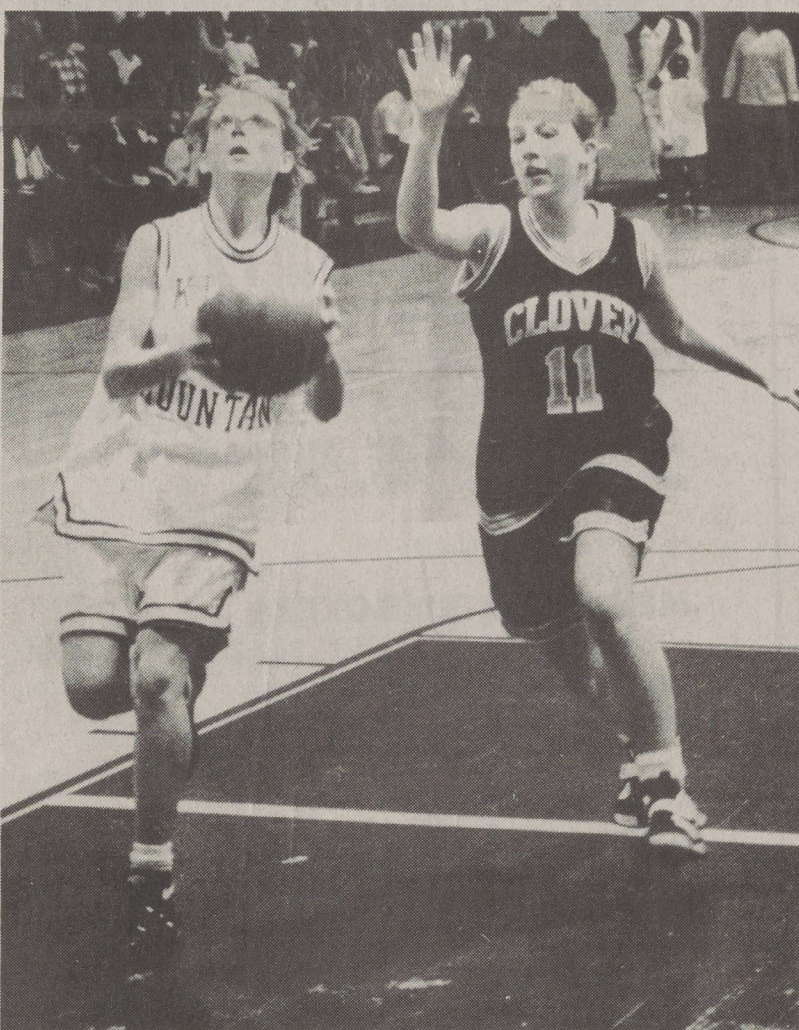

Kings Mountain's Tina Welch drives in for a lay-up after making a big steal in fourth quarter comeback bid against Clover Friday night at the KMHS gym. Clover hit some key free throws down the stretch to hold on for a 43-36 win.

Santa's Favorite Golf Shop ...

Golfer's Choice

1106 Shelby Road • (Beside Love's Fish Box) • 734-1228

Reebok Vest
Reebok Crewnecks
15% Off

Gift Certificates Available
Large Selection
Golf Hats... 4.99

Santa's Best
Golf Socks 4.99

GREAT GOLF GIFTS

- Great Selection of Golf Clothing
- Golf Balls all Major Brands
- Golf Shoes 20% Off
- Golf Gloves $8.95
- Golf Bags 20% Off
- Golf Windshirts Starting at $29.95
- Full Zip Jacket.....$59.95

Open Friday & Saturday 9:00 am - 8:00 pm • Monday - Thursday 9 am - 6 pm

Niki Ingram scored 11 points and Hamrick nine for the Mountaineers, who fell to 1-1.

Clover had two big scoring runs at the end of the first and second periods to take command against the Mountaineers.

Kings Mountain led 12-7 when the Blue Eagles went on a 15-2 run over the final three minutes of the first period to take a 22-14 lead. The Mountaineers battled back to gain the lead again at 32-31 on a three-pointer by Justin Champion, but Clover went on a 15-6 run at the end of the second period to take

Football banquet Monday at KM HS

Kings Mountain High's football banquet will be held Monday, December 18 at 6 p.m. at the school cafeteria.

KMHS cheerleaders will also be honored.

Tickets are $7 and may be purchased at the KMHS office.

$$$NOTICES$$$

YOU COULD POSSIBLY HAVE HUNDREDS OF DOLLARS WORTH OF OLD TOYS IN YOUR BASEMENT OR ATTIC. I'LL PAY CASH FOR GI JOE, CAPTAIN ACTION, SECRET AGENT 007, HOT WHEELS, MEGO SUPER HERO, STAR WARS, STAR TREK, AND OTHER TOYS FROM THE 60'S, 70'S AND 80'S. 704-629-6432 ANYTIME.

The Secret Is Out We're Open!

Christmas Bows $5.00

15% Off All Christmas Items

Live Speciality Roses
• Peach • Lavendar
• Yellow

The Secret Garden

304 E. King St. • Kings Mountain
739-1089

Diamond Sale!

AS LOW AS $15 A MONTH

- 1/2 CARAT of diamonds $199
- 1 CARAT of diamonds $399
- 2 CARAT of diamonds $699

1/4 Ct.	$349.95	1/10 Ct.	$110.00
1/3 Ct.	$450.00	1/4 Ct.	$249.95
1/2 Ct.	$599.95	Special	
1 Ct.	$1995	1/2 Ct.	$499.95
		1 Ct.	$995.00

1/4 Ct.	$199.00	1/4 Ct.	$299.00
1/2 Ct.	$399.00	1/2 Ct.	$550.00
1 Ct.	$799.00	1 Ct.	$699.95

CHANNEL SET DIAMOND IN A DOUBLE ROW 14KT
1/2 Ct. $379

DIAMOND TENNIS BRACELET
10 Ct. ... $99.99
1 Ct. $179
2 Ct. $799
3 Ct. $1395
4 Ct. $1995
5 Ct. $2995

ARNOLD'S Jewelry

226 S. Washington Street • Shelby, NC • 487-4521
Plenty of FREE Parking Beside the Store