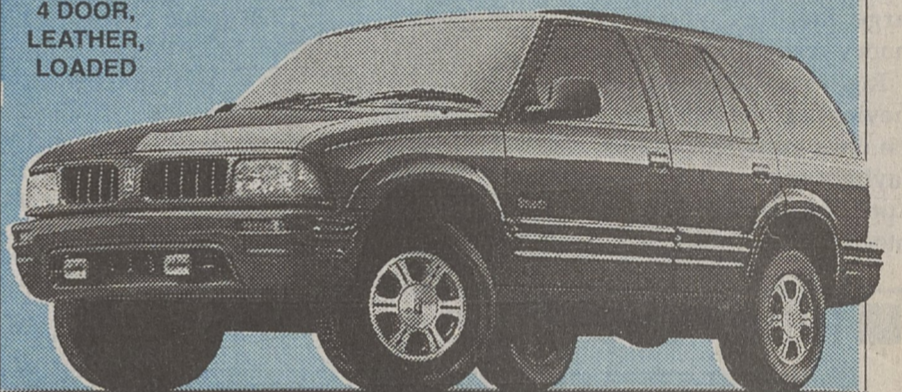

## DRIVER EDUCATION SPECIAL

CAVALIER 4 DOOR! AUTOMATIC! AIR CONDITIONING! CRUISE/TILT! STEREO CASSETTE! MUCH MORE!

Save up to **\$3,000**

INCLUDES REBATE

## SPECIAL CLOSE OUT LEFTOVER 97 BRAVADA

4 DOOR,  
LEATHER,  
LOADED

SPECIAL DISCOUNTS PLUS

**\$2,500 Cash Back**