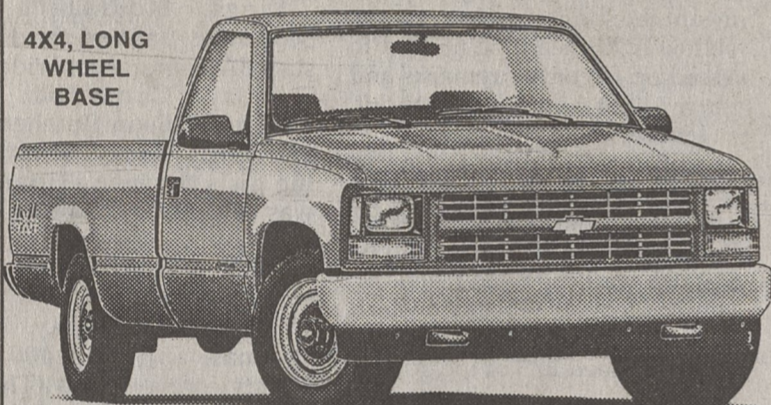

## CHEV. C1500 FULL SIZE TRUCK

AUTOMATIC • AIR CONDITIONING • AM/FM STEREO CASSETTE • TILT WHEEL • CRUISE CONTROL • CHROME WHEELS • MUCH MUCH MORE ST#8191

Now Only **\$15,948**

## C-1500 SILVERADO EXT. CAB

350 V8, AUTOMATIC, LOCKING DIFFERENTIAL, AM/FM CASSETTE, POWER WINDOWS & DOOR LOCKS, TILT & CRUISE. ST.#8046

WAS \$24,455. Now Only **\$21,039**

## K-1500 FULL SIZE CHEVROLET

4X4, LONG WHEEL BASE

AUTOMATIC • AIR CONDITIONING • LONG WHEEL BASE • AM/FM STEREO • TINTED GLASS • RALLY WHEELS • STK.#8452

WAS \$21,350 Now Only **\$19,600**

## S-10 EXTENDED CAB PICKUP

AIR CONDITION, V-6, 5 SPEED, TACHOMETER, TILT STEERING, CRUISE CONTROL, AM/FM CASSETTE, LS DECOR ST.#7951

WAS \$17,899. Now Only **\$14,599**

*Just Announced...*

**1.9%**  
GMAC FINANCING  
ON EVERY NEW  
OLDSMOBILE