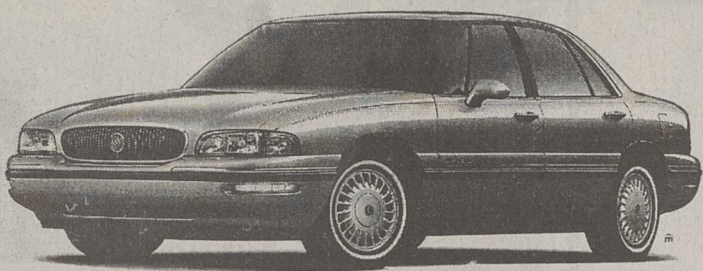

You'll Do Better at Rogers

1999 Buick LeSabre

Stk.#B845, ISE Package, Steering Wheel Radio Controls, Keyless Entry, All Power Equipment, Including Power Driver's Seat!

\$21,700¹

1999 Pontiac Firebird

Stk.#P235, T-tops, Auto, CD, Power Windows/Locks/Mirrors, Theft Deterrent, Keyless Entry, Touring Tires, Sporty, Good Looking

\$18,300

1999 GMC Sonoma

Stk.#G339, Auto, CD, Tilt, Cruise, Alum. Wheels, Tachometer, A/C, Deep Tinted-Glass, Vortec Engine

\$13,500

1999 Cadillac Seville

Stk.#C700, Norstar Engine, Power Lumbar Supports, Rainsense Wiper System, Electronic Compass Mirror, Garage Door Opener, And Lots More!

\$38,150³

ROGERS

Dealer retains incentives ¹Must qualify as American Legion \$500 ²Must also qualify for NAR \$1000 ³Must also qualify for NAR \$1000

88 Ford Ranger X Cab

#G826B, 5 Speed, Alum. Wheels, Low Miles, Local Trade.

Was \$11,990

Now \$8,388

94 Cadillac Deville

#AC881A, A/C, Leather, Security Package, Power Seat

Was \$17,990

Now \$14,888

93 Cadillac Deville

#B400A1, A/C, Tilt, Cruise, Leather, 46K, Power Seat and More!