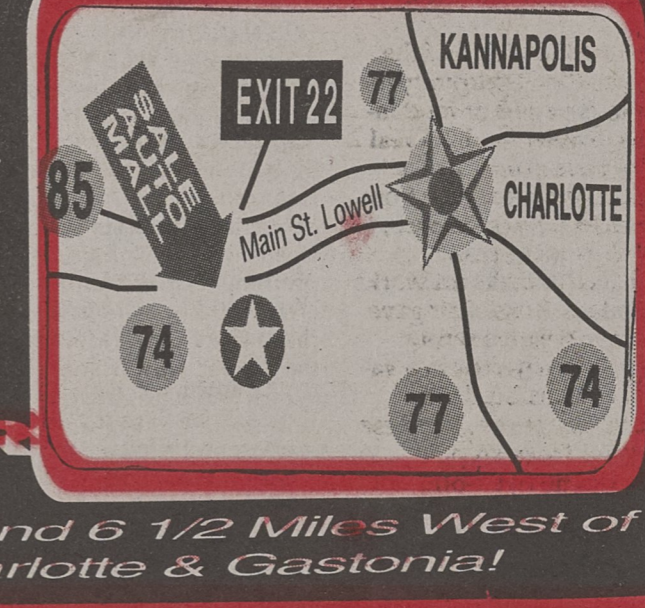

SALE
 AUTO MALL
NEW CAR DEALER
 PONTIAC • BUICK • GMC TRUCKS • ISUZU
 15 Minutes from anywhere and 6 1/2 Miles West of the Airport between Charlotte & Gastonia!
 www.saleautomallgastonia.com

Location:
 4811 Wilkinson Blvd.
 Gastonia, NC