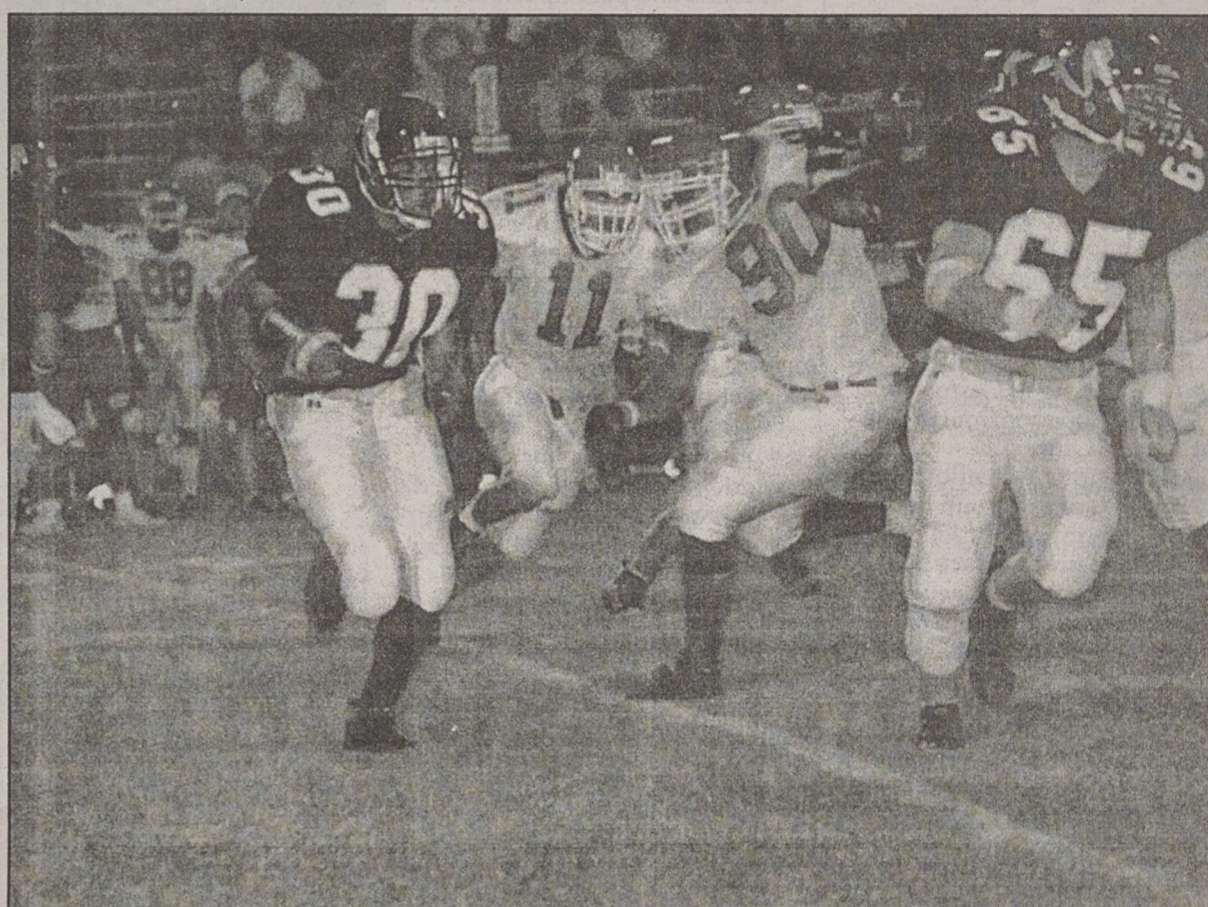

SPORTS THIS WEEK

Football

Thursday, August 24
7 p.m. - East Gaston at Kings Mountain (JV)
Friday, August 25
7:30 p.m. - Kings Mountain at East Gaston (Varsity)

Soccer

Monday, August 28
6 p.m. - Crest at Kings Mountain
Tuesday, August 29
6 p.m. - Ashbrook at Kings Mountain

Volleyball

Saturday, August 26
10:30 a.m. - Fred T. Foard and Providence at Kings Mountain (varsity only)
Tuesday, August 29
4:30 p.m. - Kings Mountain at South Point (JV and varsity)

Tennis

Thursday, August 24
3 p.m. - Kings Mountain at R-S Central.
Monday, August 28
3 p.m. - Crest at Kings Mountain
Tuesday, August 29
3 p.m. - North Gaston at Kings Mountain

TRI-COUNTY PRE-SEASON RANKING

Rank	'99 Record	'99 Rank
1 - Crest	10-2	2
2 - Shelby	8-3-1	3
3 - Forestview	8-3	4
4 - K. Mtn.	6-4-1	5
5 - S. Point	12-1	1
6 - Ashbrook	5-6	7
7 - Chase	6-4	8
8 - E. Ruth.	6-5	9
9 - N. Gaston	7-4	6
10 - E. Gaston	5-6	10
11 - Burns	3-8	12
12 - Huss	1-10	T14
13 - RS Cent.	3-7	11
14 - B. City	1-10	T14
15 - C'ville	3-8	13

Mountaineers open season at East Gaston

By GARY STEWART
Editor of The Herald

With almost a month of practice and scrimmages behind them, Kings Mountain's Mountaineers get down to serious business Friday when they travel to East Gaston for their season-opening nonconference game.

First-year head coach Dave Farquharson's offense should be able to put a lot of points on the board, but the big question is whether a young and inexperienced defense can hold off the pass-happy Warriors.

Despite their youth and young mistakes, Farquharson said he is pleased with the progress his defense has made and the hard work they've put forth.