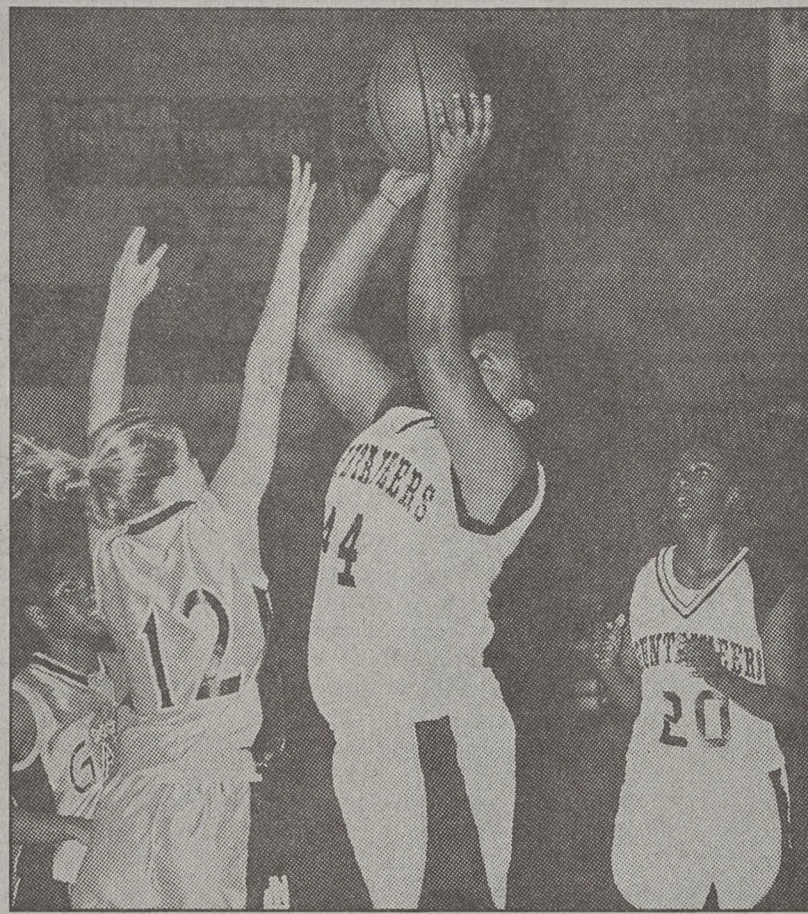

Cole's strong inside play was

too much for the Shelby girls (0-4) to overcome.

Kings Mountain grabbed a 22-9 lead after the first half but Shelby hung tough down the stretch, cutting the margin to just two points with 22 seconds remaining. The Lady Mountaineers clinched the win at the foul line.

Cole was the only double-digit scorer for the KM ladies. Lauren Montgomery scored 13 points, Shakita Jefferies 11, and Jada Bratton 10 for Shelby.

Kings Mountain's boys grabbed a 12-8 first quarter lead, but Shelby (2-2) turned up the defensive pressure in the second quarter and turned the game around.

Shelby's pressing defense forced numerous KM turnovers

and the Lions came back to grab a 19-18 halftime lead. Shelby outscored KM 20-11 in the third quarter to go up 39-29, and the Lions led by as many as 20 points in the fourth quarter.

Will Young scored 13 points and James Ryan 11 for the Lions, who broke a two-game KM winning streak. Josh Gash was the only KM player to reach double figures with 13 points.

BOYS GAME

KM (47) - Gash 13, Houze 8, Burris 5, Roberts 4, C. Smith 4, Young 4, S. Blair 4, Adams 2, D. Smith 2, Roebuck 1.

Shelby (61) - Young 13, Ryan 11, Lawrence 8, Pharr 6, Banks 6, Chambers 4, England 4, Wright 3, Downs 3, Cherry 2, Burns 1.

GIRLS GAME

KM (43) - Sho. Cole 28, Gill 6, Leigh 4, She. Cole 2, Miler 2, Bell 1.

Shelby (41) - Montgomery 13, Jefferies 11, Bratton 10, Russell 5, Houze 2.

GARY STEWART / THE HERALD
Crystal Miller (44) fires up a short jump shot for Kings Mountain High's girls basketball team, which edged Shelby 43-41 Tuesday night in Shelby.

Optimist banquet set at high school

The Kings Mountain Optimist club football/cheer-leading banquet will be held December 8 at the KMHS cafeteria.

Doors open at 11 a.m. and the meal will be at 11:30. Awards will be presented.

For more information call Tony Branham at 739-0296.

Unbeaten softball team honored at KMMS

Kings Mountain Middle School honored its undefeated softball team during an assembly Friday in the school gym by awarding team members with trophies.

The 12-0 Patriots, coached by Channon Vogell and Shelby Mosely are: Kala Buchanan, Casey Camp, Kristyn Funderburke, Brittney Gaddy, Lauren Gaffney, Heather Hale, Samantha Hamrick, Morgan Mayer, LaRonda McClain, Mone't McClain, Amber Milwood, Brittney Thornburg, Angel Watson, TiAnna Whitaker, Jessica Yarbro, Stephanie Houser, and Kaycee Coleman.

KMHS 2001 Defensive Football Statistics

Player	T	TFL	S	FF	FR	H	PBU	INT	TD
Tanner Putnam	56	3	0	1	0	1	0	0	0
Justin Early	53	13	3	3	0	3	0	0	0
Dejuan Jones	53	10	0	2	2	0	3	0	0
LaDrecus Gingles	52	1	0	1	0	0	6	0	0
Nick Curry	48	9	7	1	1	4	0	0	0
Adrian Parker	44	7	0	0	0	0	7	2	0
Antonio Crocker	40	5	1	0	0	4	1	0	0
Travis Clark	36	1	0	0	0	0	7	0	0
Daniel Mason	35	9	7	1	1	4	0	0	0
Brandon Roberts	31	2	0	0	0	0	19	4	0
Brandon Pressley	27	1	2	1	1	2	0	0	0
Adonis Mathews	25	3	1	0	1	0	0	0	0
Orlando Curry	22	1	0	2	0	1	0	0	0
Chris Williamson	19	2	1	2	1	1	0	0	1

T - Tackles; TFL - Tackles for Loss; S - Sack; FF - Forced Fumble; FR - Fumble Recovery; H - Hurry; PBU - Pass break-up; INT - Interception; TD - Touchdown.

*Team averaged giving up 118 yards rushing and 67 yards passing per game.
*44% of opponents' drives were 10 yards or less.
*Team forced 18 turnovers.