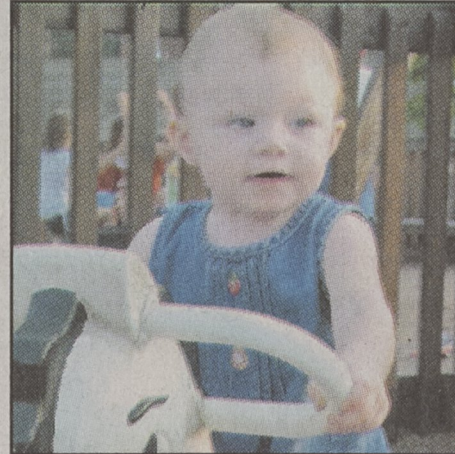

KINGS MOUNTAIN FACES & PLACES

Robert Wilson and his son Wyatt Wilson meet Jack the golden retriever during city July 4th festivities. The dog's owner is Dr. Jay Majors.

Twins Bryanna Sha'lyn and Deanna Lynn Lowrance, 16 months, are out for a stroll during the city Independence Day celebration.

Above, Stormy Green, left, Koah Vinson and Alden Wilson play in the sand Monday. Center top, Halley Rose Bush, 18 months, has fun on Independence Day; center lower, Darrick Vargas celebrated July 4th at the city playground.

Jeremiah Odom, front, and his cousin Christian McConneaughey enjoy the playground during July 4th festivities Monday afternoon.

0% FINANCING FOR 36 MO.^P
2210 w/loader & rotary cutter

JOHN DEERE
NOTHING RUNS LIKE A DEERE™