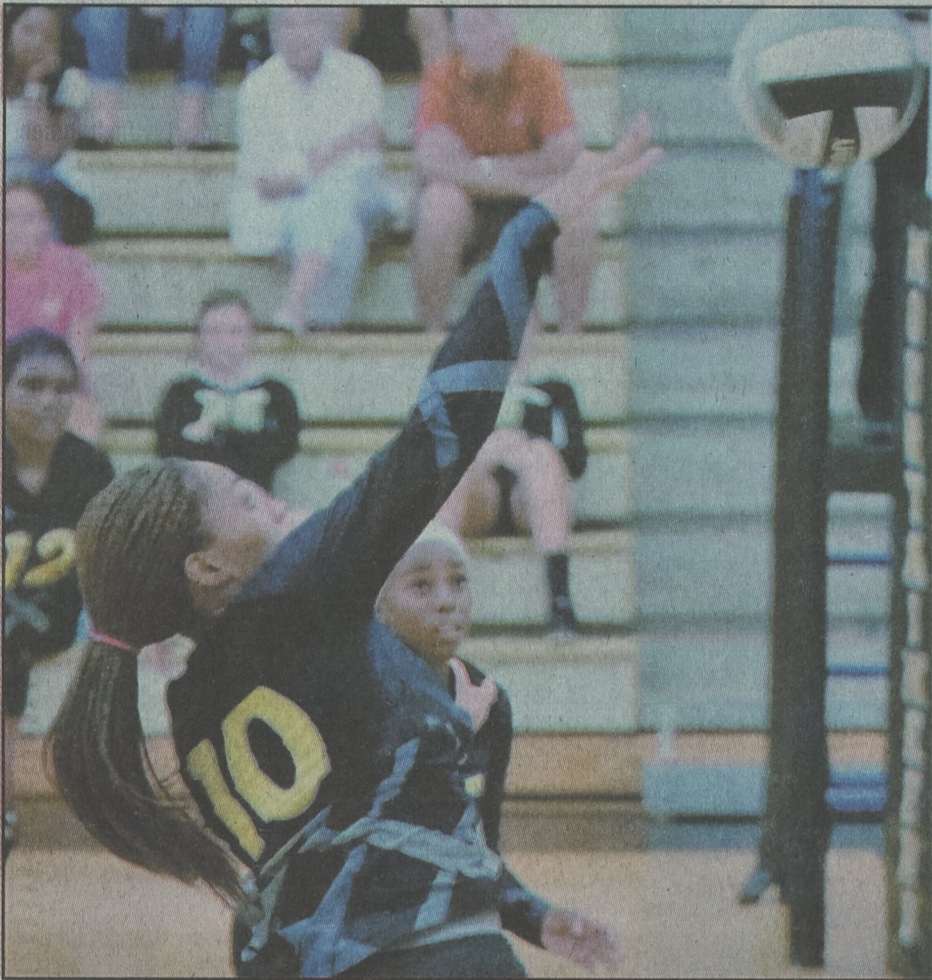

Kings Mountain's Ashton Withers goes for a kill in last week's volleyball match with arch rival Shelby at Donald L. Parker Gymnasium. (Photos by Gary Smart)

Kings Mountain's Shaniya Portee keeps the ball in play for the Lady Mountaineers in last week's 3-2 victory over North Gaston.

## Draughn hands Mountaineer spikers third loss in three seasons in SMAC

As Yogi Berra would say, it was like Déjà vu all over again.

Kings Mountain High's women's volleyball team has lost only three conference games since joining the South Mountain Athletic 2A/3A Conference in 2013.

All three have been to Draughn High School.

The Lady Mountaineers saw the host Lady Wildcats come back from an early 2-1 deficit to post that third victory, 19-25, 25-18, 14-25, 25-22, 15-10 Wednesday in Valdese.