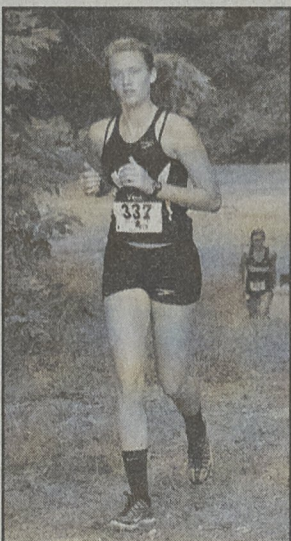

Montanna Smith runs strong for Kings Mountain in the Lady Mountaineers' victory over East Gaston, Ashbrook, Crest and Bessemer City last week at KMHS.