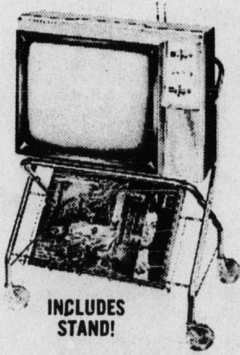

SAVE $20!

Motorola 19" Portable TV

$149⁹⁵

INCLUDES STAND!

HOTPOINT DELUXE ELECTRIC AUTOMATIC CLOTHES DRYER
With Permanent Press Setting!

Hotpoint $145

CONVENIENT TERMS!

• Convenient Up-Front Lint Filter and Loading Port!
• Full Width Panel Control!
• Heavy Duty Motor!
• 2-Temperature Selections!
• Speed Flow Drying!