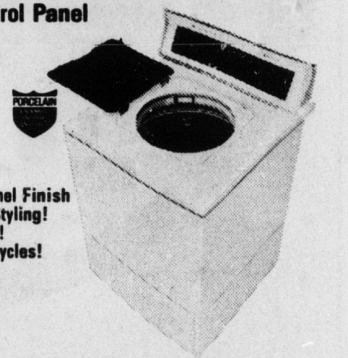

HOTPOINT FAMILY-SIZE EXTRA-VALUE AUTOMATIC WASHER
With Full Width Control Panel

Hotpoint $189
WITH TRADE

• Gleaming Porcelain Enamel Finish Inside and Out! Deluxe Styling!
• Big Family Size Capacity!
• Triple Rinsing, 3 Wash Cycles!
• Heavy Duty Motor and Transmission!