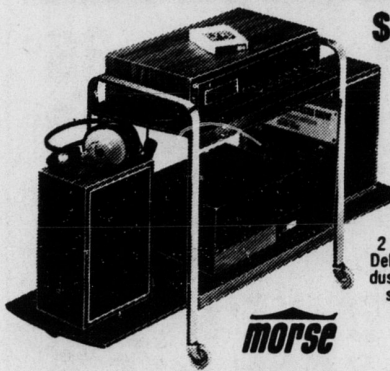

SALE! QUEEN SIZE COLONIAL SLEEPER
WITH PLAID HERCULON COVER!

$299
Regular $329

SALE! SOFA BED AND TUB CHAIR

$199
Convenient Terms!

SALE! HOLLYWOOD BED ENSEMBLE

$88
2 for $168

SAVE!
30" Hotpoint Electric RANGE
$169 WITH TRADE

Sterchi's GIGANTIC AUGUST OVERSTOCK SELLOUT!

ONE WEEK ONLY! THE VALUE OPPORTUNITY OF THE YEAR!

HANDSOME 5-PC. DINING ROOM ENSEMBLE
Big 42" Table with Leaf and 4 Matching Chairs

Perfect for dining room, den or kitchen. Crafted of pecan with old Spanish finish. 42" No Mar Table with extra leaf and 4 Handsome Vinyl Upholstered Spindle chairs. See this terrific buy today!

Sale $178

MATCHING CHINA CABINET PRICED $188 EXTRA!

SALE! SEALY HOTEL-MOTEL MATTRESS OR BOXSPRING
Our Lowest Price Ever on Name Brand Bedding

If you are in need of quality bedding at one of the lowest prices ever, don't miss this great buy! Long wearing stripe ticking with smooth top and quality steel tempered coils. Matching boxspring with the same top quality. Manufactured by Sealy, the world's largest manufacturer of bedding. The construction material is similar to that used by Sealy in manufacturing bedding for hotels and motels.

$39

Only **$39**
MATTRESS OR BOXSPRING

ASK TO SEE THE FAMOUS SEALY POSTUREPEDIC...PRICES START AT $99.95!

NOW IS THE TIME TO BUY! DON'T WORRY ABOUT CASH . . . CREDIT TERMS AVAILABLE!

8-Track Total Music Ensemble

$188

CONTINUOUS FILAMENT

9' x 12' NYLON RUG

$39
JUST

Cover your floor with luxury and beauty . . . long lasting continuous filament Nylon with rubber backing and serged edges. Cleans easily, most spills just wipe up. Choice of decorator colors. See this terrific buy today!

40" MEDITERRANEAN STEREO

with AM/FM Radio and 8-Track Tape Player