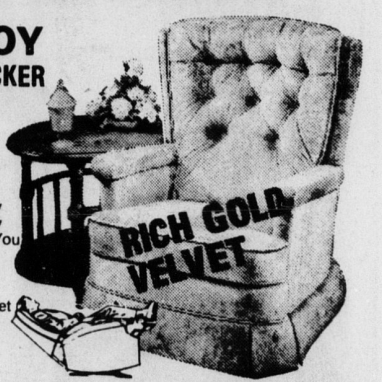

SALE! QUEEN SIZE COLONIAL SLEEPER
WITH PLAID HERCULON COVER!

$299
Regular $329

SALE! SOFA BED AND TUB CHAIR

$199
Convenient Terms!

SALE! HOLLYWOOD BED ENSEMBLE

$88
2 for $168

SAVE!
30" Hotpoint Electric RANGE
$169 WITH TRADE

Sterchi's GIGANTIC AUGUST OVERSTOCK SELLOUT!

ONE WEEK ONLY! THE VALUE OPPORTUNITY OF THE YEAR!

HANDSOME 5-PC. DINING ROOM ENSEMBLE
Big 42" Table with Leaf and 4 Matching Chairs

Perfect for dining room, den or kitchen. Crafted of pecan with old Spanish finish. 42" No Mar Table with extra leaf and 4 Handsome Vinyl Upholstered Spindle chairs. See this terrific buy today!

Sale $178

MATCHING CHINA CABINET PRICED $188 EXTRA!

SALE! SEALY HOTEL-MOTEL MATTRESS OR BOXSPRING
Our Lowest Price Ever on Name Brand Bedding

If you are in need of quality bedding at one of the lowest prices ever, don't miss this great buy! Long wearing stripe ticking with smooth top and quality steel tempered coils. Matching boxspring with the same top quality. Manufactured by Sealy, the world's largest manufacturer of bedding. The construction material is similar to that used by Sealy in manufacturing bedding for hotels and motels.

$39

Only **$39**
MATTRESS OR BOXSPRING

ASK TO SEE THE FAMOUS SEALY POSTUREPEDIC...PRICES START AT $99.95!

NOW IS THE TIME TO BUY! DON'T WORRY ABOUT CASH . . . CREDIT TERMS AVAILABLE!

8-Track Total Music Ensemble

$188

CONTINUOUS FILAMENT

9' x 12' NYLON RUG

$39
JUST

Cover your floor with luxury and beauty . . . long lasting continuous filament Nylon with rubber backing and serged edges. Cleans easily, most spills just wipe up. Choice of decorator colors. See this terrific buy today!

40" MEDITERRANEAN STEREO

with AM/FM Radio and 8-Track Tape Player