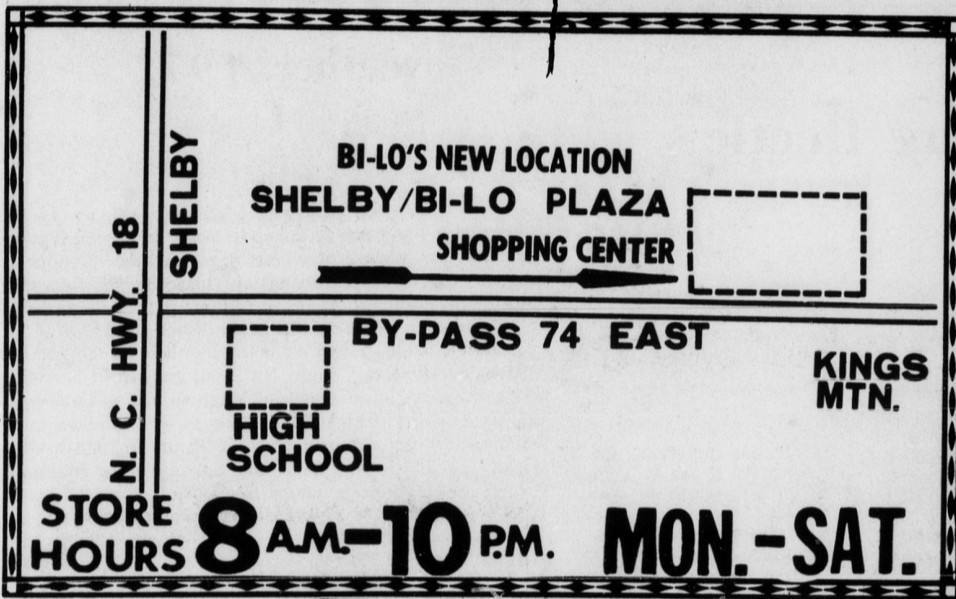

GRAND OPENING

**OUTSTANDING VALUES
FOR ALL!**

THURSDAY, OCTOBER 26TH AT 8^{AM}.

SHELBY, N. C.

SHELBY/BI-LO PLAZA

**SHOPPING CTR 1.5 MILES FROM
SHELBY ON BY-PASS 74 EAST**

"THE SUPERMARKET with
THE STEERS ON TOP"