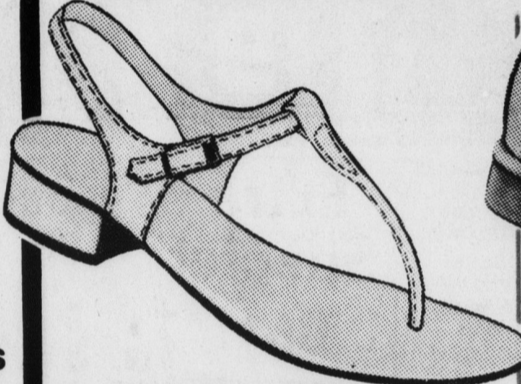

**1st Quality Budget Value PANTY HOSE**  
 by Queencraft™

**25¢ pr.**

Sizes S, M, L. Limit 3 Pairs.

**Big Selection New Canvas Shoulder Bags**  
 SAVE \$1.40, Our \$3.97

**\$2.57**

Assorted Colors.

**New High-Stepping Sling-back Stripping Sandal**

SAVE \$2.07, Our \$4.97 **\$2.90**

White. Cushioned Insole. Sizes 5-10.

**Butter Soft Casual Has Foam Cushioned Insole ...**  
 SAVE \$1.77, Our \$3.67

**\$1.90**

Big Selection New Colors. Women's and Teens' Sizes 5-11. Limit 2 prs.

**Colorful Cotton Terry Scuff for Women and Teens**

SAVE \$1.00, Our \$2.00 **\$1.00**

Limit 2 Prs.

Assorted Styles and Colors. Sizes S,M,L,XL.

**Sun-courting Thong for Women and Teens**

SAVE \$1.31, Our \$3.97 **\$2.66**