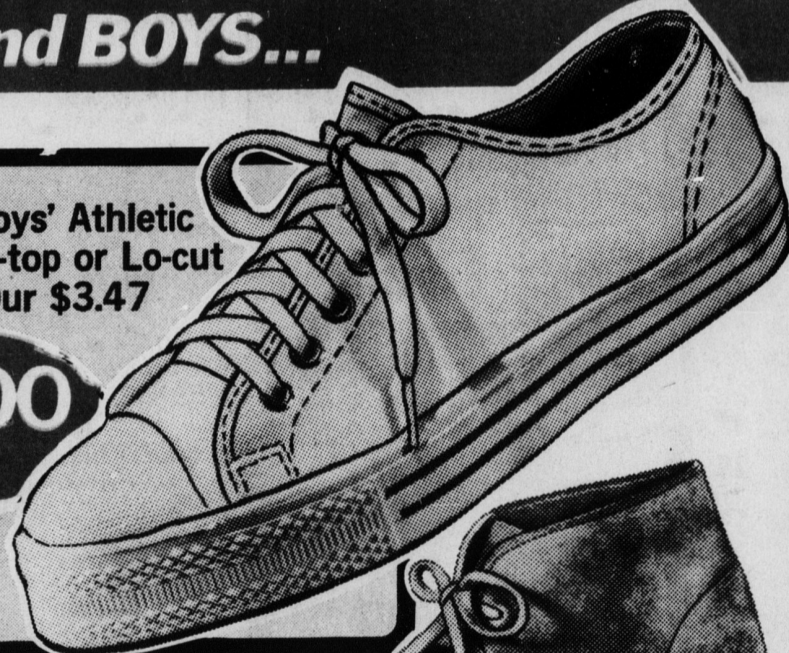

**Thick Crepe Sole Casual for Men and Big Boys**

SAVE \$1.31, Our \$3.97 **\$2.66**

Brown, Blue, Black or Green Canvas. Sizes 6½-12.

**Men's and Boys' Athletic Shoes ... Hi-top or Lo-cut**  
 SAVE \$1.47, Our \$3.47

**\$2.00**

Black or White. Men's Sizes 6½-12, Big Boys' 2½-6, Little Boys' 11-2.

**Sporty Brushed Suede Chukka for Men and Big Boys**

SAVE \$3.07, Our \$9.97 **\$6.90**

Sand. Thick Crepe Sole. Sizes 6½-13.

Brown. Sizes 8½-11, Infants' 4-8.

**Men's New Crinkle Patent Slip-on ...**  
 SAVE \$3.07, Our \$12.97

**\$9.90**

Black or White. Semi-Square Toe. Sizes 6½-12.