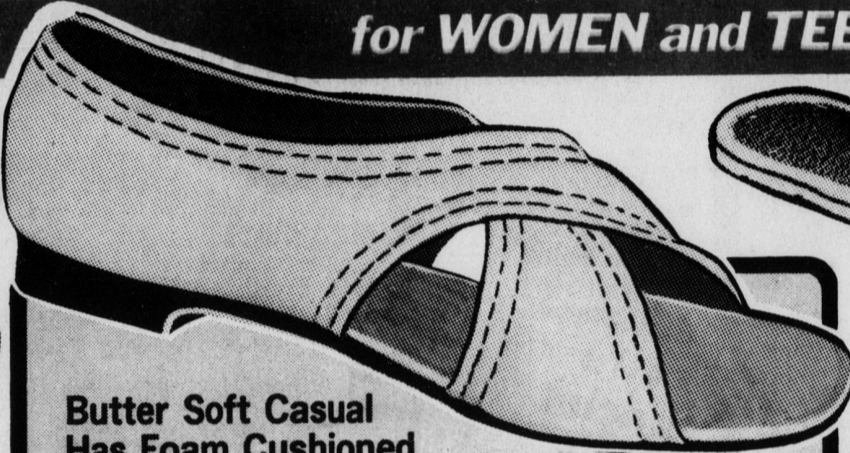

### Kings Mountain Plaza Shopping Center

for WOMEN and TEENS...

Register for ...

1974 Zenith, 19-inch portable. You do not have to be present to win!

**FREE BALLOONS**  
 For The Children

"The Southeast's Largest Self-Service Shoe Chain" ...  
 The Buying Power of Over 200 Stores!

**1st Quality Budget Value PANTY HOSE**  
 by Queencraft™

**25¢ pr.**

Sizes S, M, L. Limit 3 Pairs.

**Big Selection New Canvas Shoulder Bags**  
 SAVE \$1.40, Our \$3.97

**\$2.57**

Assorted Colors.

**New High-Stepping Sling-back Stripping Sandal**

SAVE \$2.07, Our \$4.97 **\$2.90**

White. Cushioned Insole. Sizes 5-10.

**Butter Soft Casual Has Foam Cushioned Insole ...**  
 SAVE \$1.77, Our \$3.67

**\$1.90**

Big Selection New Colors. Women's and Teens' Sizes 5-11. Limit 2 prs.