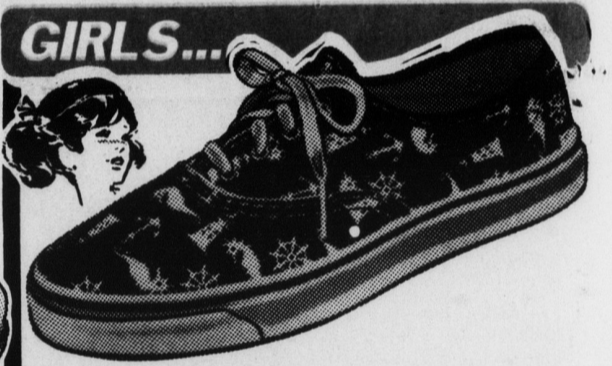

**Colorful Cotton Terry Scuff for Women and Teens**

SAVE \$1.00, Our \$2.00 **\$1.00**

Limit 2 Prs.

Assorted Styles and Colors. Sizes S,M,L,XL.

**Sun-courting Thong for Women and Teens**

SAVE \$1.31, Our \$3.97 **\$2.66**

Sizes 5-10

White, Tan, Red, Yellow, or Blue.

Cloud-soft ...

**Professional Shoes for Women and Teens**

SAVE \$1.75, Our \$3.97 **\$2.22**

Black, White, Tan. Sizes 5-10.

**High-stepping Perforated Clog ... Cork Wedge**

SAVE \$1.75, Our \$3.97 **\$2.22**

White or Blue. Crepe Sole.

**GIRLS...**

**Girls' Nautical Print Deck Casual ... Navy Blue**

SAVE \$1.14, Our \$2.67 **\$1.53**

Misses' Sizes 12½-4, Little Girls' 9-12.

for MEN and BOYS...