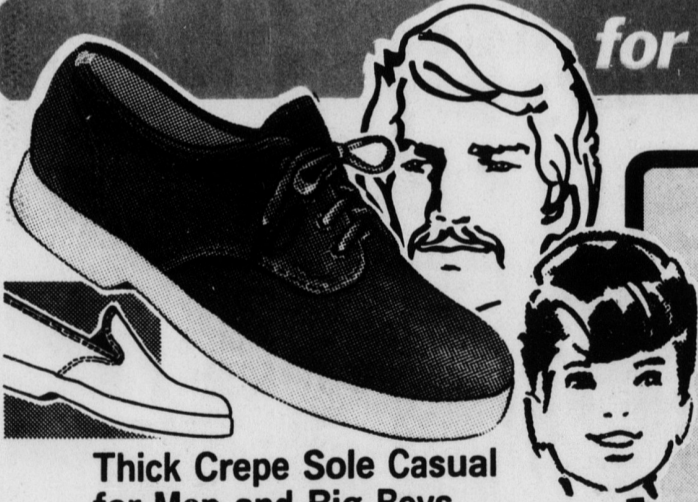

Sizes 5-10

White, Tan, Red, Yellow, or Blue.

Cloud-soft ...

**Professional Shoes for Women and Teens**

SAVE \$1.75, Our \$3.97 **\$2.22**

Black, White, Tan. Sizes 5-10.

**High-stepping Perforated Clog ... Cork Wedge**

SAVE \$1.75, Our \$3.97 **\$2.22**

White or Blue. Crepe Sole.

**GIRLS...**

**Girls' Nautical Print Deck Casual ... Navy Blue**

SAVE \$1.14, Our \$2.67 **\$1.53**

Misses' Sizes 12½-4, Little Girls' 9-12.

for MEN and BOYS...

**Thick Crepe Sole Casual for Men and Big Boys**

SAVE \$1.31, Our \$3.97 **\$2.66**

Brown, Blue, Black or Green Canvas. Sizes 6½-12.

**Men's and Boys' Athletic Shoes ... Hi-top or Lo-cut**  
 SAVE \$1.47, Our \$3.47

**\$2.00**

Black or White. Men's Sizes 6½-12, Big Boys' 2½-6, Little Boys' 11-2.

**Sporty Brushed Suede Chukka for Men and Big Boys**

SAVE \$3.07, Our \$9.97 **\$6.90**

Sand. Thick Crepe Sole. Sizes 6½-13.