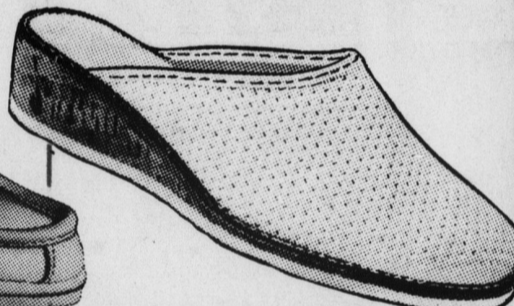

**Colorful Cotton Terry Scuff for Women and Teens**

SAVE \$1.00, Our \$2.00 **\$1.00**

Limit 2 Prs.

Assorted Styles and Colors. Sizes S,M,L,XL.

**Sun-courting Thong for Women and Teens**

SAVE \$1.31, Our \$3.97 **\$2.66**

Sizes 5-10

White, Tan, Red, Yellow, or Blue.

Cloud-soft ...

**Professional Shoes for Women and Teens**

SAVE \$1.75, Our \$3.97 **\$2.22**

Black, White, Tan. Sizes 5-10.

**High-stepping Perforated Clog ... Cork Wedge**

SAVE \$1.75, Our \$3.97 **\$2.22**

White or Blue. Crepe Sole.

**GIRLS...**

**Girls' Nautical Print Deck Casual ... Navy Blue**

SAVE \$1.14, Our \$2.67 **\$1.53**

Misses' Sizes 12½-4, Little Girls' 9-12.

for MEN and BOYS...

**Thick Crepe Sole Casual for Men and Big Boys**

SAVE \$1.31, Our \$3.97 **\$2.66**

Brown, Blue, Black or Green Canvas. Sizes 6½-12.

**Men's and Boys' Athletic Shoes ... Hi-top or Lo-cut**  
 SAVE \$1.47, Our \$3.47