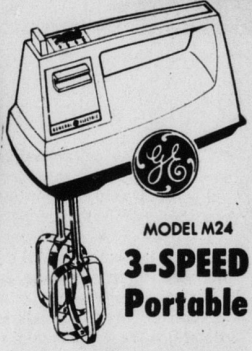

ANNIVERSARY

DOUBLE CONVENIENCE

13.6 Cu. Ft. REFRIGERATOR-FREEZER

Automatic defrost. Four cabinet shelves. Only 30 1/2" wide, 64" high. Door storage in both sections.

Model TBF14D

$281³¹

W.T.

SPECIAL