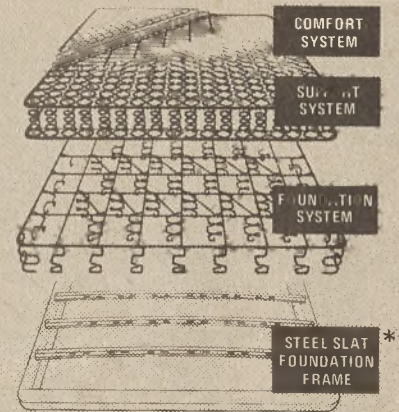

Now's the time to save on any size—from regular Twin up to lavish King Size! Famous Sealy firmness from hundreds of tempered coils. Superb comfort from the deeply cushioned, quilted damask surface.
Full Size, ea. pc. was \$119.95 Now \$99.95
Queen Size 60x80" ea pc. was \$149.95 Now \$129.95
King Size 76x80" 3 pc. set was \$439.95 Now \$359.95

INVEST IN THE BEST-
SEALY POSTUREPEDIC

AT TIMMS

Sealy
Posturepedic[®]
is your
best value

It promises
a good morning

When your back wakes up feeling good you'll feel great—all day! Posturepedic promises "no morning backache from sleeping on a too-soft mattress".

It's The Unique
Back Support System

Three unique systems—Comfort, Support, and Foundation—teamed together for firm support...designed in cooperation with leading orthopedic surgeons.

*in Premier and Royale models

Only pennies a night
for lasting quality

Actually costs less in the long run than ordinary mattresses that can lose their firmness, needing replacement more often.

See our complete
selection of
Sealy Posturepedics