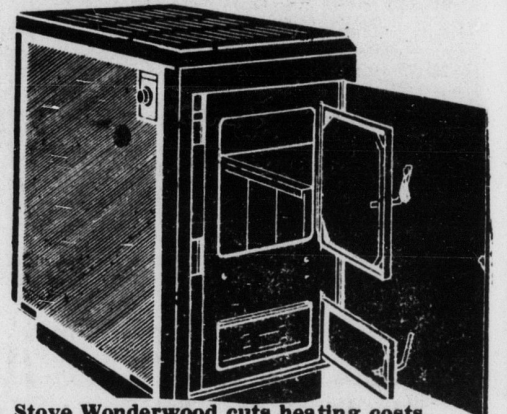

U.S. STOVE WONDERWOOD

$249

Reg. $349
SAVE $120

One Load Of Wood
Supplies Heat For
10 Hours Or More
Has Auto Thermostat

U.S. Stove Wonderwood cuts heating costs. Economical, efficient wood heater. One load of logs supplies steady heat for 10 hours or more. Heavy-duty, airtight construction for maximum fuel consumption. Non-electric, automatic thermostat maintains room comfort level. Optional 2-speed blower (requires electricity) will extend heat to several other rooms.

CHECK OUR PRICES

MORE TO SELECT FROM — $59⁰⁰ And Up

POLYESTER WHITEWALL TIRE SALE FREE MOUNTING

ALL SIZES ARE 1st QUALITY WHITEWALLS

660-12 $22⁵⁰ Plus $1.68 FET Whitewall	A78-13 $22⁵⁰ Plus $1.72 FET Whitewall	B78-13 $25⁵⁰ Plus $1.82 FET Whitewall	F78-14 $30⁵⁰ Plus $2.37 FET Whitewall	G78-14 $31⁵⁰ Plus $2.53 FET Whitewall	H78-14 $32⁵⁰ Plus $2.73 FET Whitewall
560-15 $26⁵⁰ Plus $1.58 FET Whitewall	C78-14 $27⁵⁰ Plus $1.70 FET Whitewall	E78-14 $29⁵⁰ Plus $2.07 FET Whitewall	G78-15 $31⁵⁰ Plus $2.59 FET Whitewall	H78-15 $32⁵⁰ Plus $2.79 FET Whitewall	L78-15 $33⁵⁰ Plus $3.09 FET Whitewall

COOLING SYSTEM SERVICE

$12⁸⁸ A MUST FOR
SUMMER
DRIVING

ACTUAL PRICE: $15.88

- Drain radiator; add up to 2 gallons anti-freeze/summer coolant
- Check belts and hoses
- Labor included

FRONT END ALIGNMENT

WITH
FREE
TIRE
ROTATION

$12⁸⁸

HELPS PROTECT TIRES AND VEHICLE PERFORMANCE.
• Inspect and rotate 4 tires • Inspect suspension and steering systems • Set camber, caster and toe-in to proper alignment.
Most U.S. made cars — some imports

CASH — BUDGET TERMS AND LAY-A-WAY

CLARK TIRE AND AUTO

407 South Battleground

739-6454

Tim Taylor - Manager

Kings Mountain