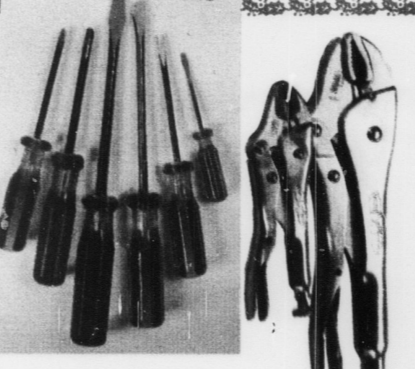

6 piece Peterson Screwdriver Set #4426
Our Regular 4.99
3.23