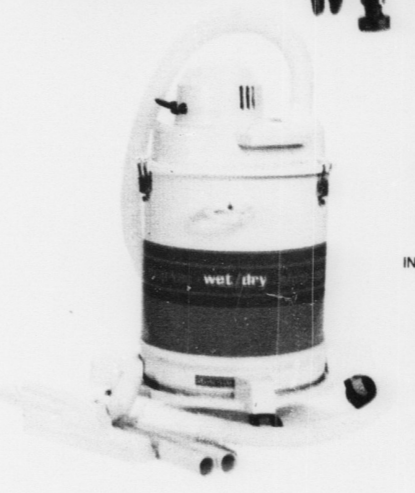

The Original Peterson Vice Grip 2 pack
Locking Pliers
Our Regular 9.99
6.96

5 gallon Electric Wet or Dry Shop Vac Industrial Vacuum
INCLUDES:
4 Wheel Dolly
2 Piece Extension Wands
6 Ft. Flexible Hose
Squeegee Attachment
Master Head
Rug Attachment
Our Regular 44.99
34.88